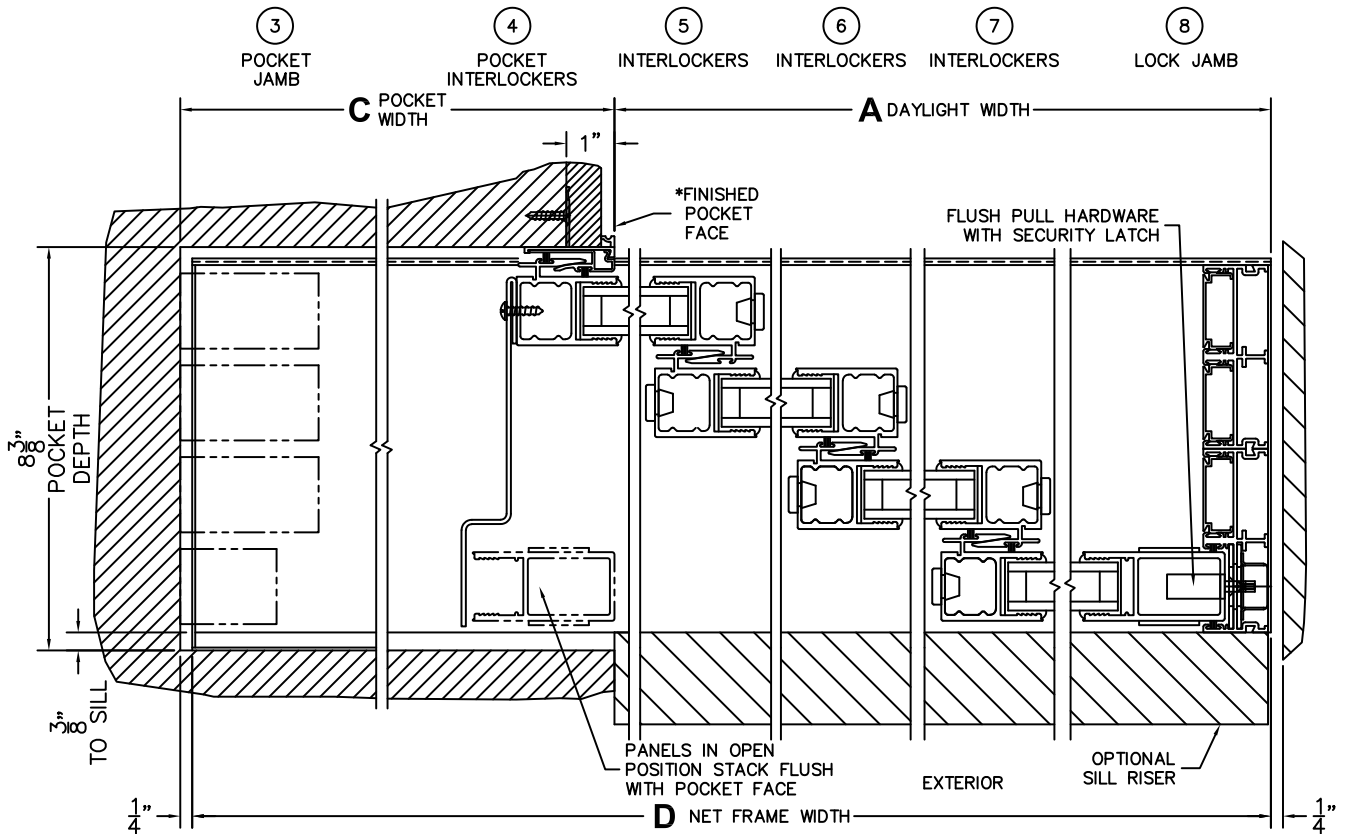

CALCULATED VALUES (FLEETWOOD SUPPLIED)

C(POCKET WIDTH)

D(NET FRAME WIDTH)

NOTES:

(USE RULER TO SCALE DIMENSIONS IN INCHES)

SCALE: 1/4

PXXXX DOOR SHOWN

*CAUTION: WHEN CONSTRUCTING POCKET NOTE THAT DAYLIGHT WIDTH DOES NOT INCLUDE 1" SET BACKFOR POST INTERLOCKER.