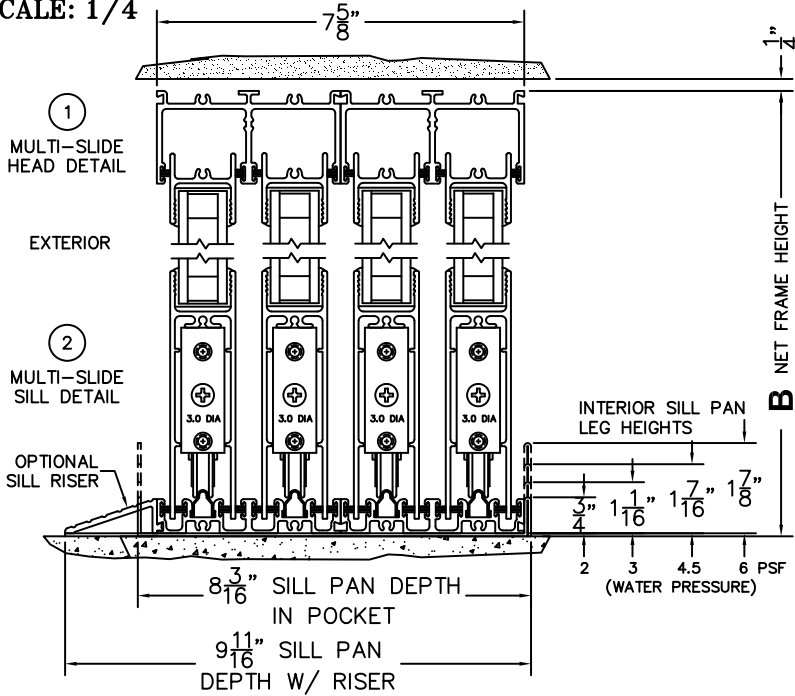

CALCULATED VALUES (FLEETWOOD SUPPLIED)

C(POCKET WIDTH)

D(NET FRAME WIDTH)

NOTES:

(USE RULER TO SCALE DIMENSIONS IN INCHES)

SCALE: 1/4

PXXXX DOOR SHOWN

*CAUTION: WHEN CONSTRUCTING POCKET NOTE THAT DAYLIGHT WIDTH DOES NOT INCLUDE 1" SET BACKFOR POST INTERLOCKER.