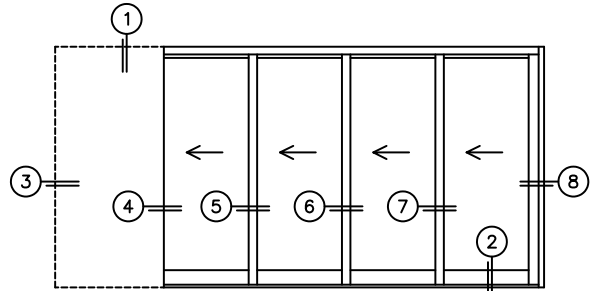

CALCULATED VALUES (FLEETWOOD SUPPLIED)

C(POCKET WIDTH)

D(NET FRAME WIDTH)

NOTES:

(USE RULER TO SCALE DIMENSIONS IN INCHES)

SCALE: 1/4

PXXXX DOOR SHOWN

*CAUTION: WHEN CONSTRUCTING POCKET NOTE THAT DAYLIGHT WIDTH DOES NOT INCLUDE 1" SET BACKFOR POST INTERLOCKER.