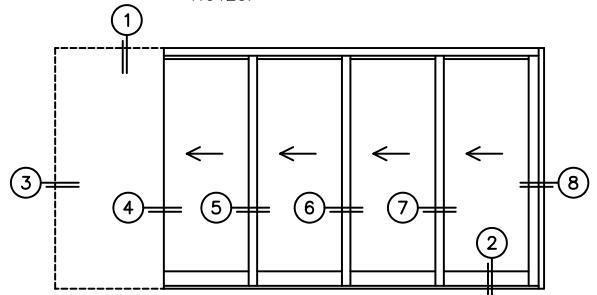

CALCULATED VALUES (FLEETWOOD SUPPLIED)

C(POCKET WIDTH)

D(NET FRAME WIDTH)

(USE RULER TO SCALE DIMENSIONS IN INCHES)

SCALE: 1/4

NOTES:

PXXXX DOOR SHOWN

*CAUTION: WHEN CONSTRUCTING POCKET NOTE THAT DAYLIGHT WIDTH DOES NOT INCLUDE 1" SET BACK FOR POST INTERLOCKER.