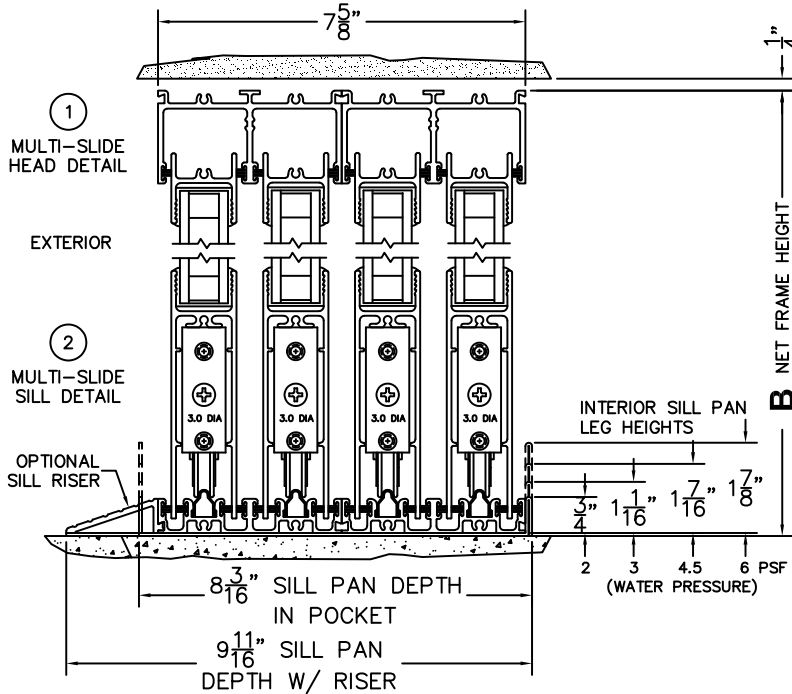

CALCULATED VALUES (FLEETWOOD SUPPLIED)

C(POCKET WIDTH)

D(NET FRAME WIDTH)

(USE RULER TO SCALE DIMENSIONS IN INCHES)

SCALE: 1/4

NOTES:

PXXXX DOOR SHOWN

*CAUTION: WHEN CONSTRUCTING POCKET NOTE THAT DAYLIGHT WIDTH DOES NOT INCLUDE 1" SET BACK FOR POST INTERLOCKER.