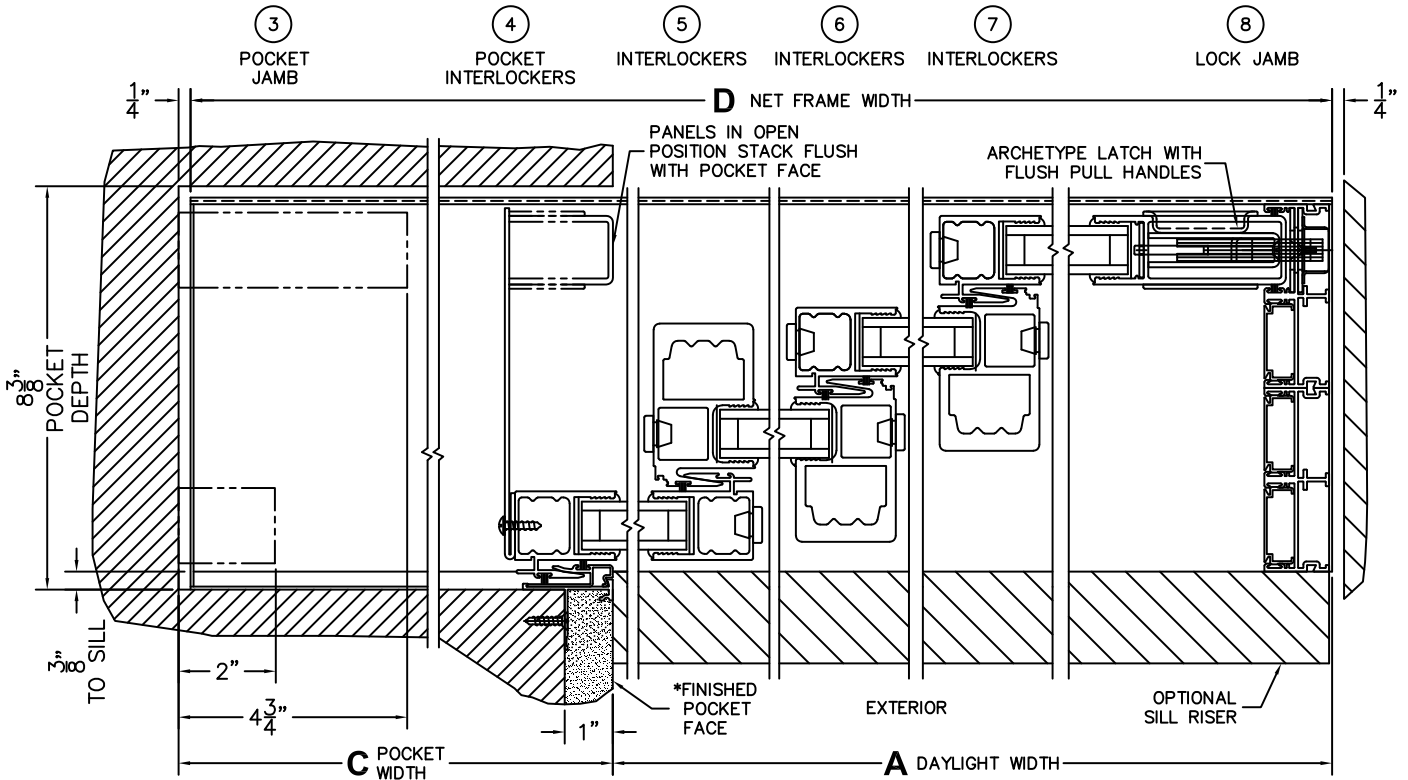

CALCULATED VALUES (FLEETWOOD SUPPLIED)

C(POCKET WIDTH)

D(NET FRAME WIDTH)

(USE RULER TO SCALE DIMENSIONS IN INCHES)

SCALE: 1/4

NOTES:

PXXXX DOOR SHOWN

*CAUTION: WHEN CONSTRUCTING POCKET NOTE THAT DAYLIGHT WIDTH DOES NOT INCLUDE 1" SET BACK FOR POST INTERLOCKER.