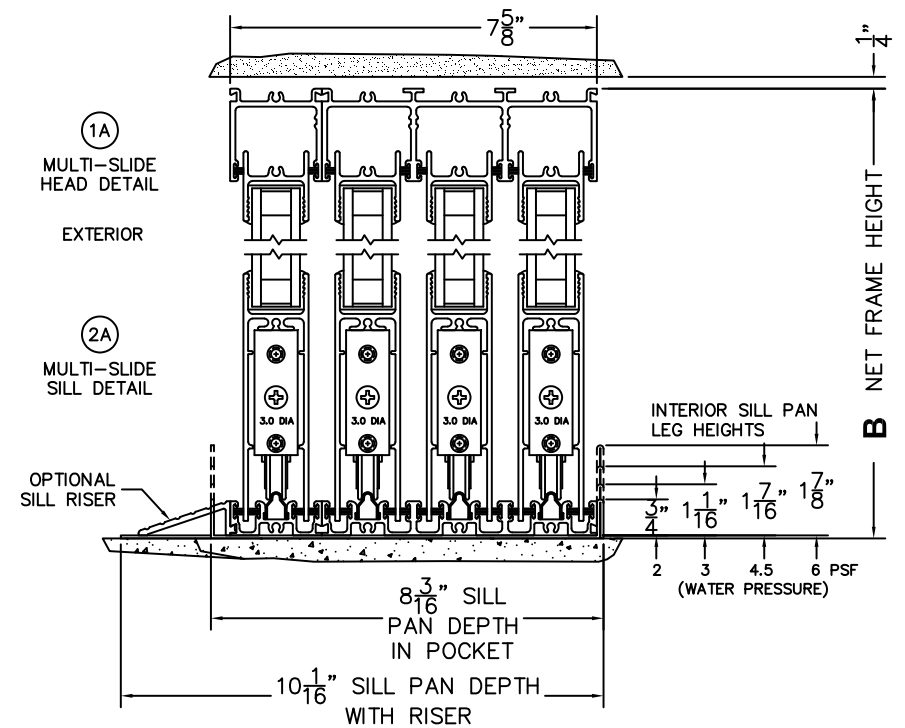

SILL PAN HEIGHT(INTERIOR LEG)
(3/4", 1-1/16", 1-7/16" OR 1-7/8")

CALCULATED VALUES (FLEETWOOD SUPPLIED)

C(POCKET WIDTH)

D(NET FRAME WIDTH)

NOTES:

(USE RULER TO SCALE DIMENSIONS IN INCHES)

SCALE: 1/4

PXXXIXXXXXP DOOR SHOWN

(USE RULER TO SCALE DIMENSIONS IN INCHES)

SCALE: 1/4

*CAUTION: WHEN CONSTRUCTING POCKET NOTE THAT DAYLIGHT WIDTH DOES NOT INCLUDE 1" SET BACK FOR POST INTERLOCKER.