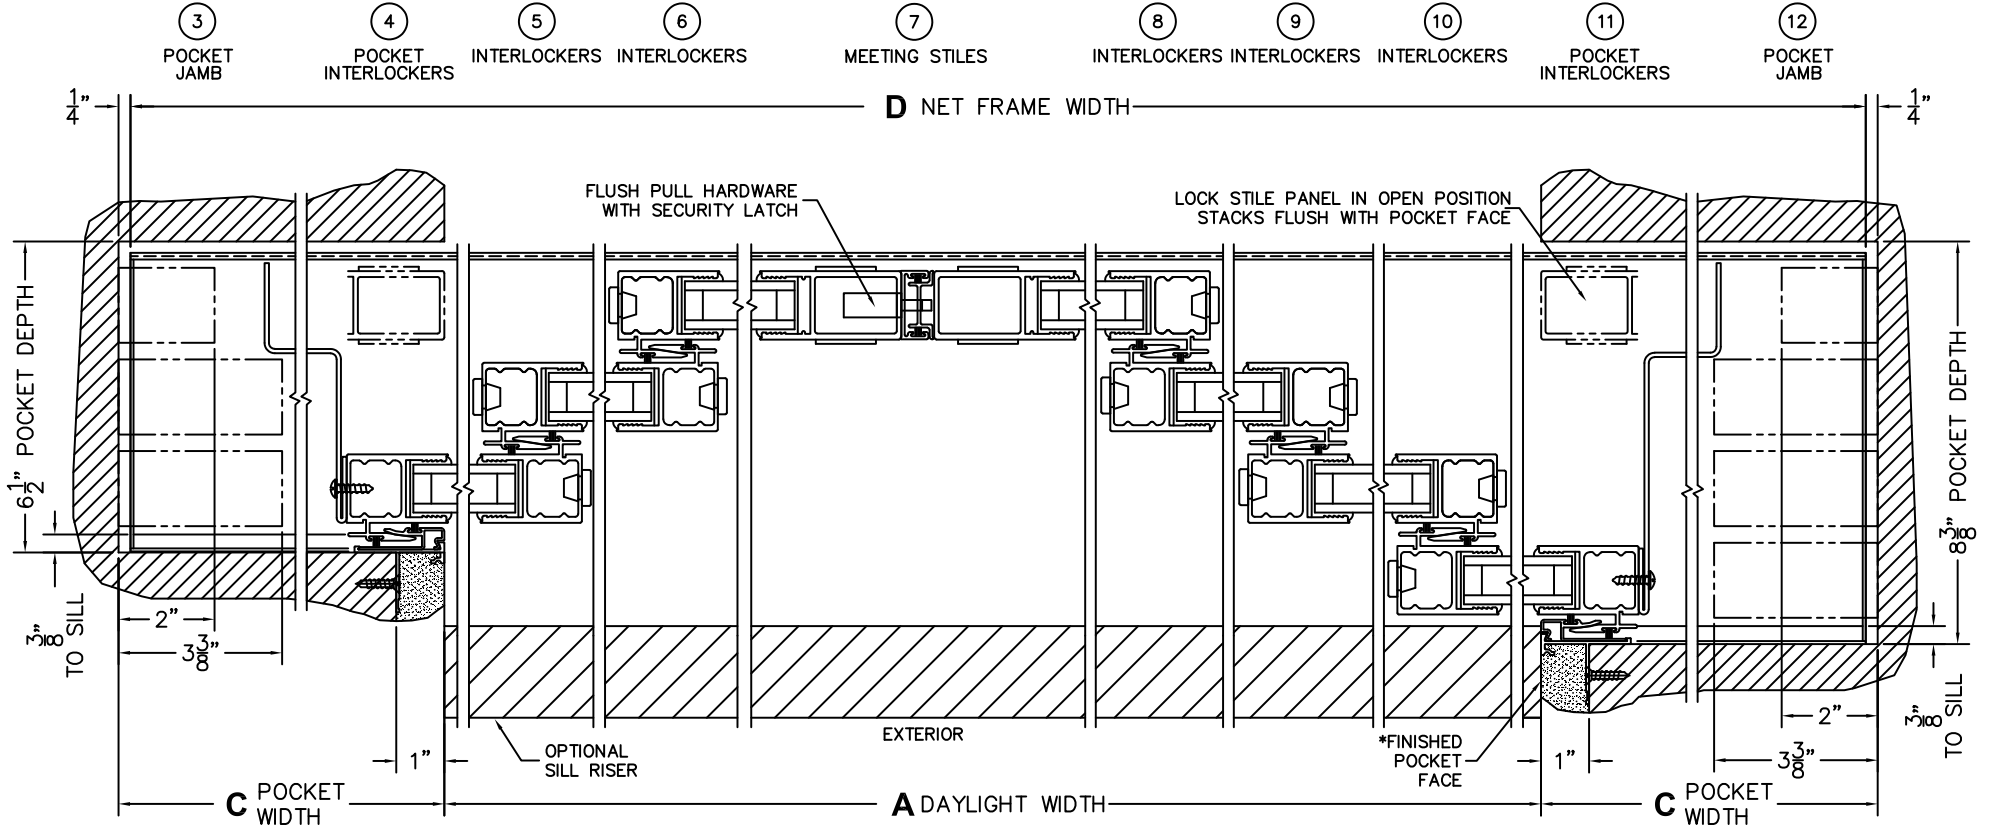

SILL PAN HEIGHT(INTERIOR LEG)
(3/4", 1-1/16", 1-7/16" OR 1-7/8")

CALCULATED VALUES (FLEETWOOD SUPPLIED)

C(POCKET WIDTH)

D(NET FRAME WIDTH)

NOTES:

(USE RULER TO SCALE DIMENSIONS IN INCHES)

SCALE: 1/4

PXXXIXXXXXP DOOR SHOWN

(USE RULER TO SCALE DIMENSIONS IN INCHES)

SCALE: 1/4

*CAUTION: WHEN CONSTRUCTING POCKET NOTE THAT DAYLIGHT WIDTH DOES NOT INCLUDE 1" SET BACK FOR POST INTERLOCKER.