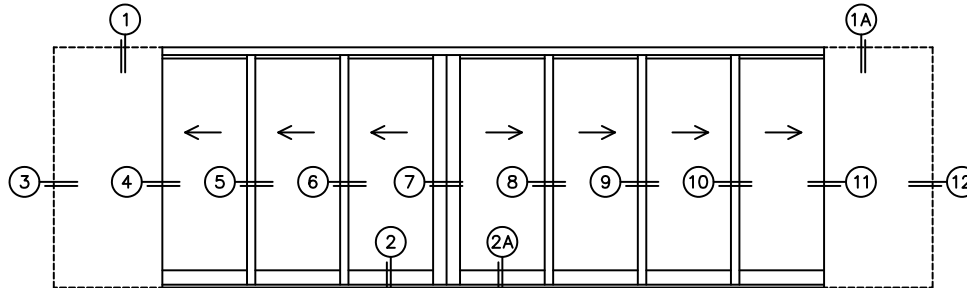

SILL PAN HEIGHT(INTERIOR LEG)
(3/4", 1-1/16", 1-7/16" OR 1-7/8")

CALCULATED VALUES (FLEETWOOD SUPPLIED)

C(POCKET WIDTH)

D(NET FRAME WIDTH)

NOTES:

(USE RULER TO SCALE DIMENSIONS IN INCHES)

SCALE: 1/4

PXXXIXXXXXP DOOR SHOWN

(USE RULER TO SCALE DIMENSIONS IN INCHES)

SCALE: 1/4

*CAUTION: WHEN CONSTRUCTING POCKET NOTE THAT DAYLIGHT WIDTH DOES NOT INCLUDE 1" SET BACK FOR POST INTERLOCKER.