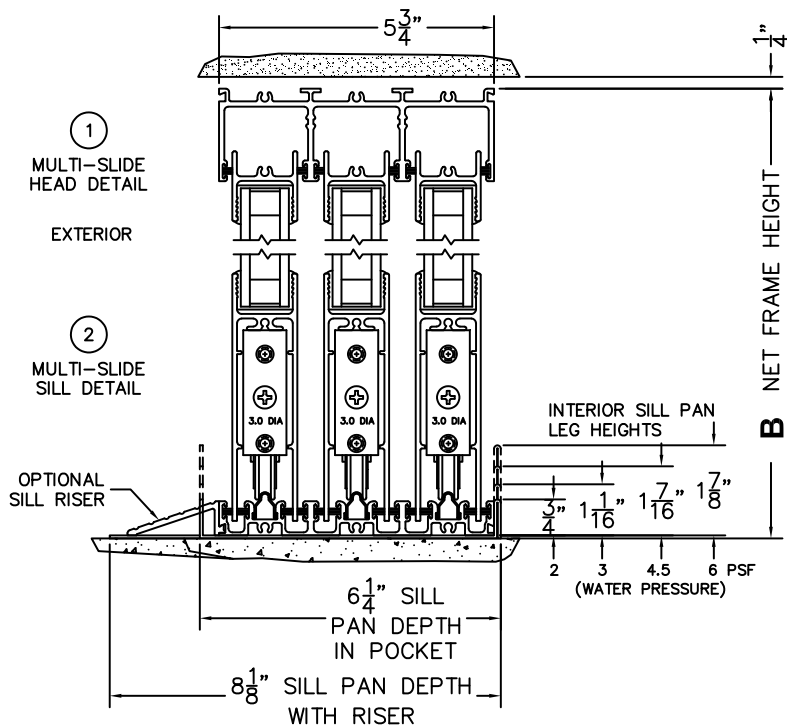

SILL PAN HEIGHT(INTERIOR LEG)
(3/4", 1-1/16", 1-7/16" OR 1-7/8")

CALCULATED VALUES (FLEETWOOD SUPPLIED)

C(POCKET WIDTH)

D(NET FRAME WIDTH)

NOTES:

(USE RULER TO SCALE DIMENSIONS IN INCHES)

SCALE: 1/4

PXXXIXXXXXP DOOR SHOWN

(USE RULER TO SCALE DIMENSIONS IN INCHES)

SCALE: 1/4

*CAUTION: WHEN CONSTRUCTING POCKET NOTE THAT DAYLIGHT WIDTH DOES NOT INCLUDE 1" SET BACK FOR POST INTERLOCKER.