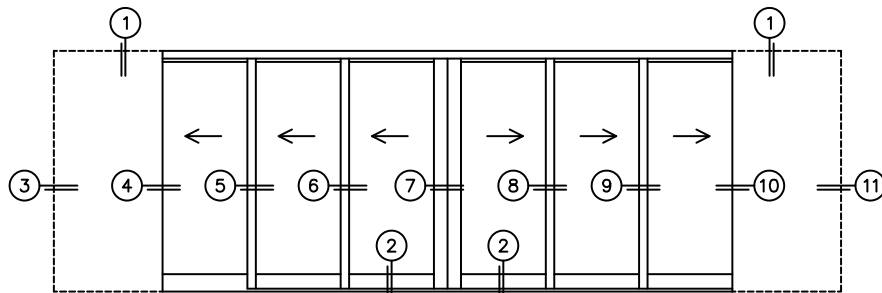

CALCULATED VALUES (FLEETWOOD SUPPLIED)

C(POCKET WIDTH)

D(NET FRAME WIDTH)

NOTES:

(USE RULER TO SCALE DIMENSIONS IN INCHES)

SCALE: 1/4

PXXXIXXP DOOR SHOWN

(USE RULER TO SCALE DIMENSIONS IN INCHES)

SCALE: 1/8

NOTES 1) DOOR COLLECTORS AT POCKET INTERLOCKERS REQUIRE 2 1/2" CONE BUMPER