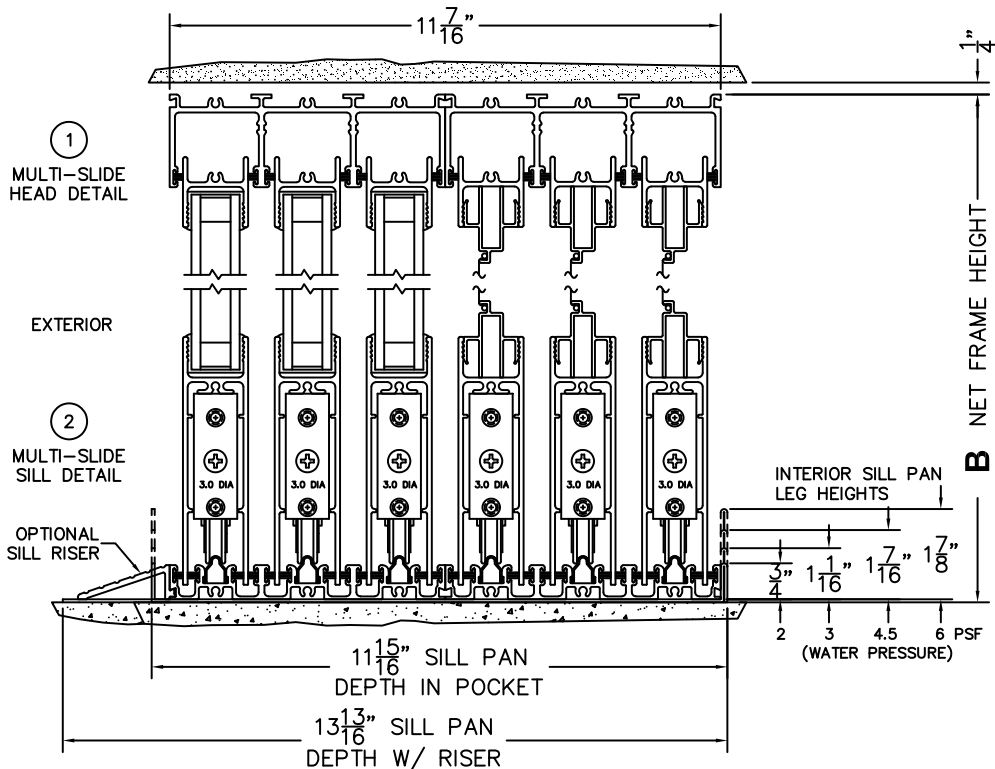

CALCULATED VALUES (FLEETWOOD SUPPLIED)

C(POCKET WIDTH)

D(NET FRAME WIDTH)

NOTES:

(USE RULER TO SCALE DIMENSIONS IN INCHES)

SCALE: 1/4

PXXXIXXP DOOR SHOWN

(USE RULER TO SCALE DIMENSIONS IN INCHES)