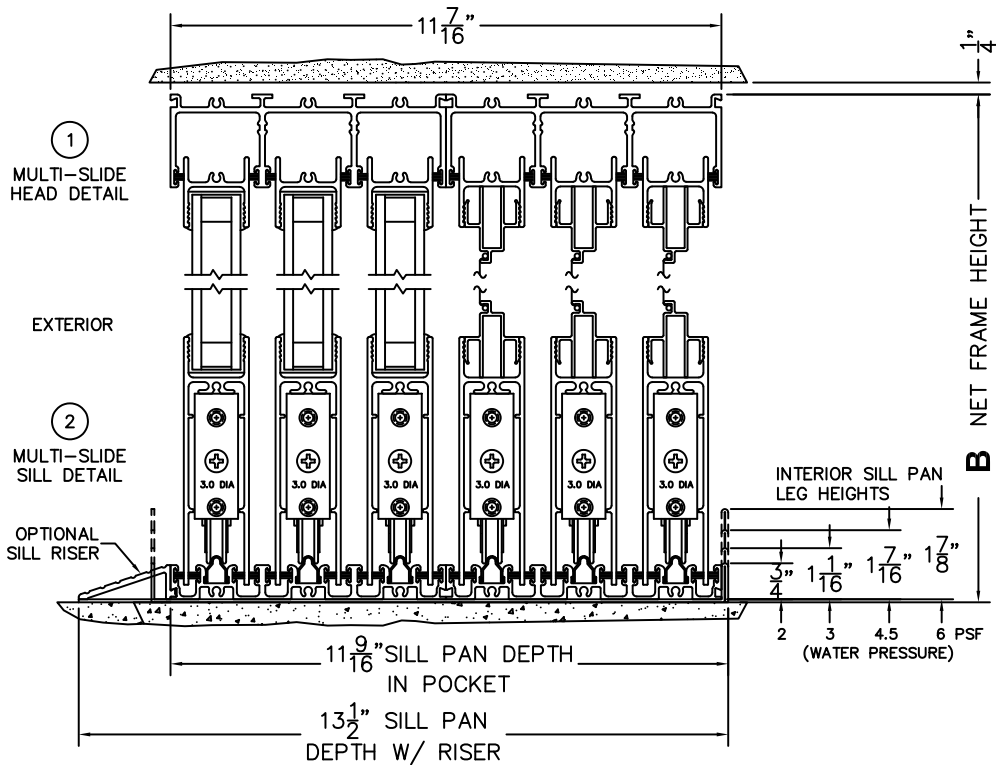

CALCULATED VALUES (FLEETWOOD SUPPLIED)

C(POCKET WIDTH)

D(NET FRAME WIDTH)

NOTES:

(USE RULER TO SCALE DIMENSIONS IN INCHES)

SCALE: 1/4

PXXXIXXP DOOR SHOWN

(USE RULER TO SCALE DIMENSIONS IN INCHES)

SCALE: 1/8

*CAUTION: WHEN CONSTRUCTING POCKET NOTE THAT DAYLIGHT WIDTH DOES NOT INCLUDE 1" SET BACK FOR POST INTERLOCKER.