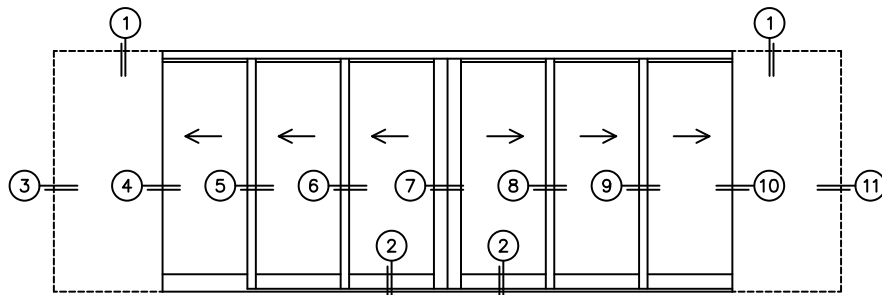

CALCULATED VALUES (FLEETWOOD SUPPLIED)

C(POCKET WIDTH)

D(NET FRAME WIDTH)

NOTES:

(USE RULER TO SCALE DIMENSIONS IN INCHES)

SCALE: 1/4

PXXXIXXP DOOR SHOWN

(USE RULER TO SCALE DIMENSIONS IN INCHES)

SCALE: 1/8

*CAUTION: WHEN CONSTRUCTING POCKET NOTE THAT DAYLIGHT WIDTH DOES NOT INCLUDE 1" SET BACK FOR POST INTERLOCKER.