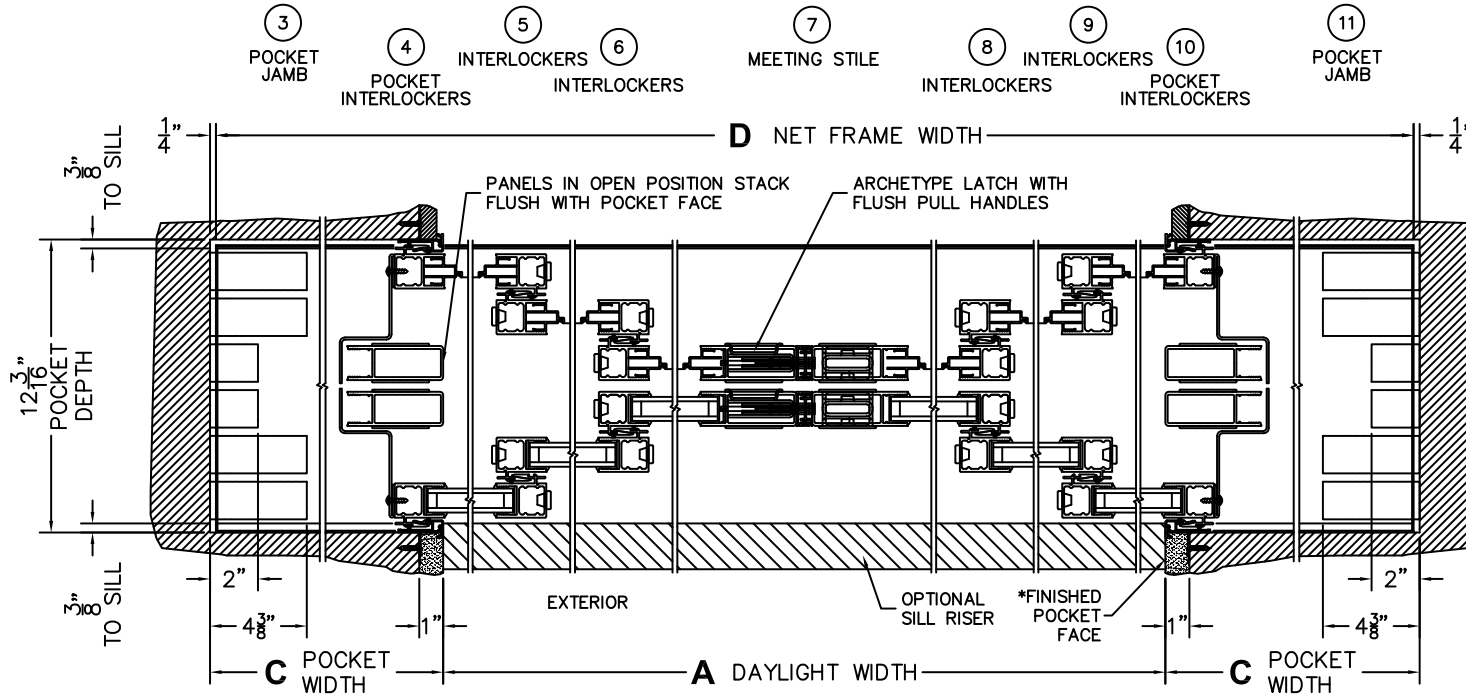

CALCULATED VALUES (FLEETWOOD SUPPLIED)

C(POCKET WIDTH)

D(NET FRAME WIDTH)

NOTES:

(USE RULER TO SCALE DIMENSIONS IN INCHES)

SCALE: 1/4

PXXXIXXP DOOR SHOWN

(USE RULER TO SCALE DIMENSIONS IN INCHES)

SCALE: 1/8

*CAUTION: WHEN CONSTRUCTING POCKET NOTE THAT DAYLIGHT WIDTH DOES NOT INCLUDE 1" SET BACK FOR POST INTERLOCKER.