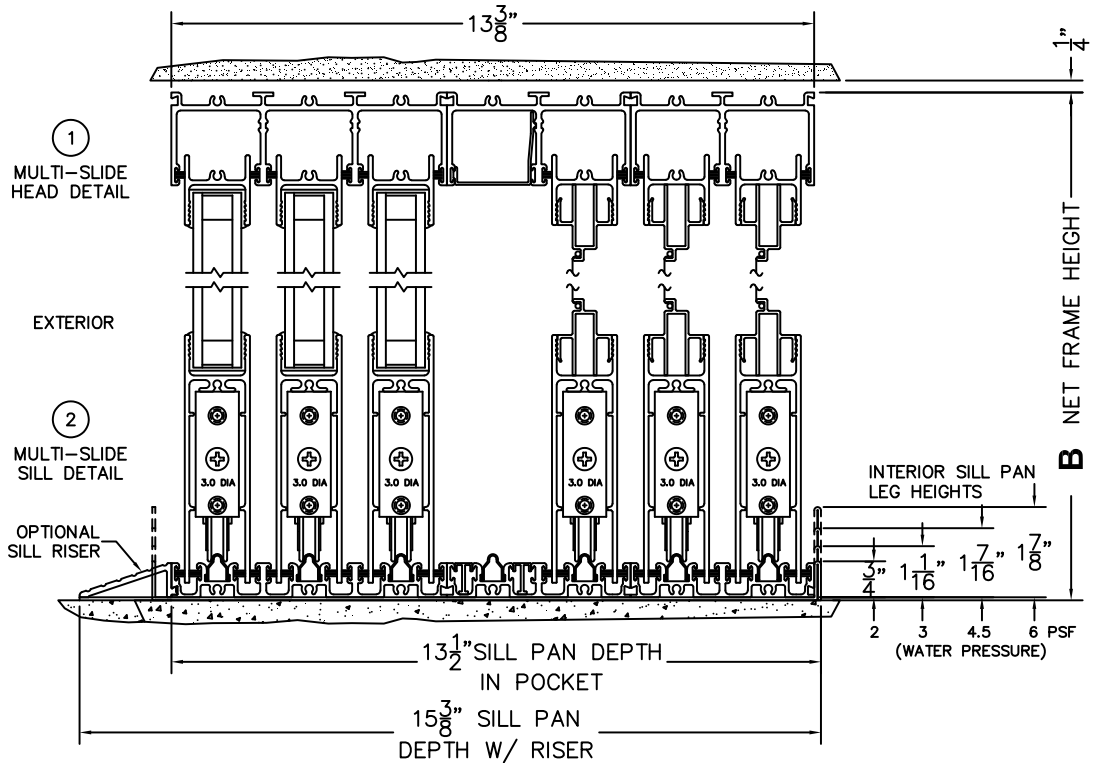

CALCULATED VALUES (FLEETWOOD SUPPLIED)

C(POCKET WIDTH)

D(NET FRAME WIDTH)

NOTES:

(USE RULER TO SCALE DIMENSIONS IN INCHES)

SCALE: 1/4

(USE RULER TO SCALE DIMENSIONS IN INCHES)

SCALE: 1/8

*CAUTION: WHEN CONSTRUCTING POCKET NOTE THAT DAYLIGHT WIDTH DOES NOT INCLUDE 1" SET BACK FOR POST INTERLOCKER.