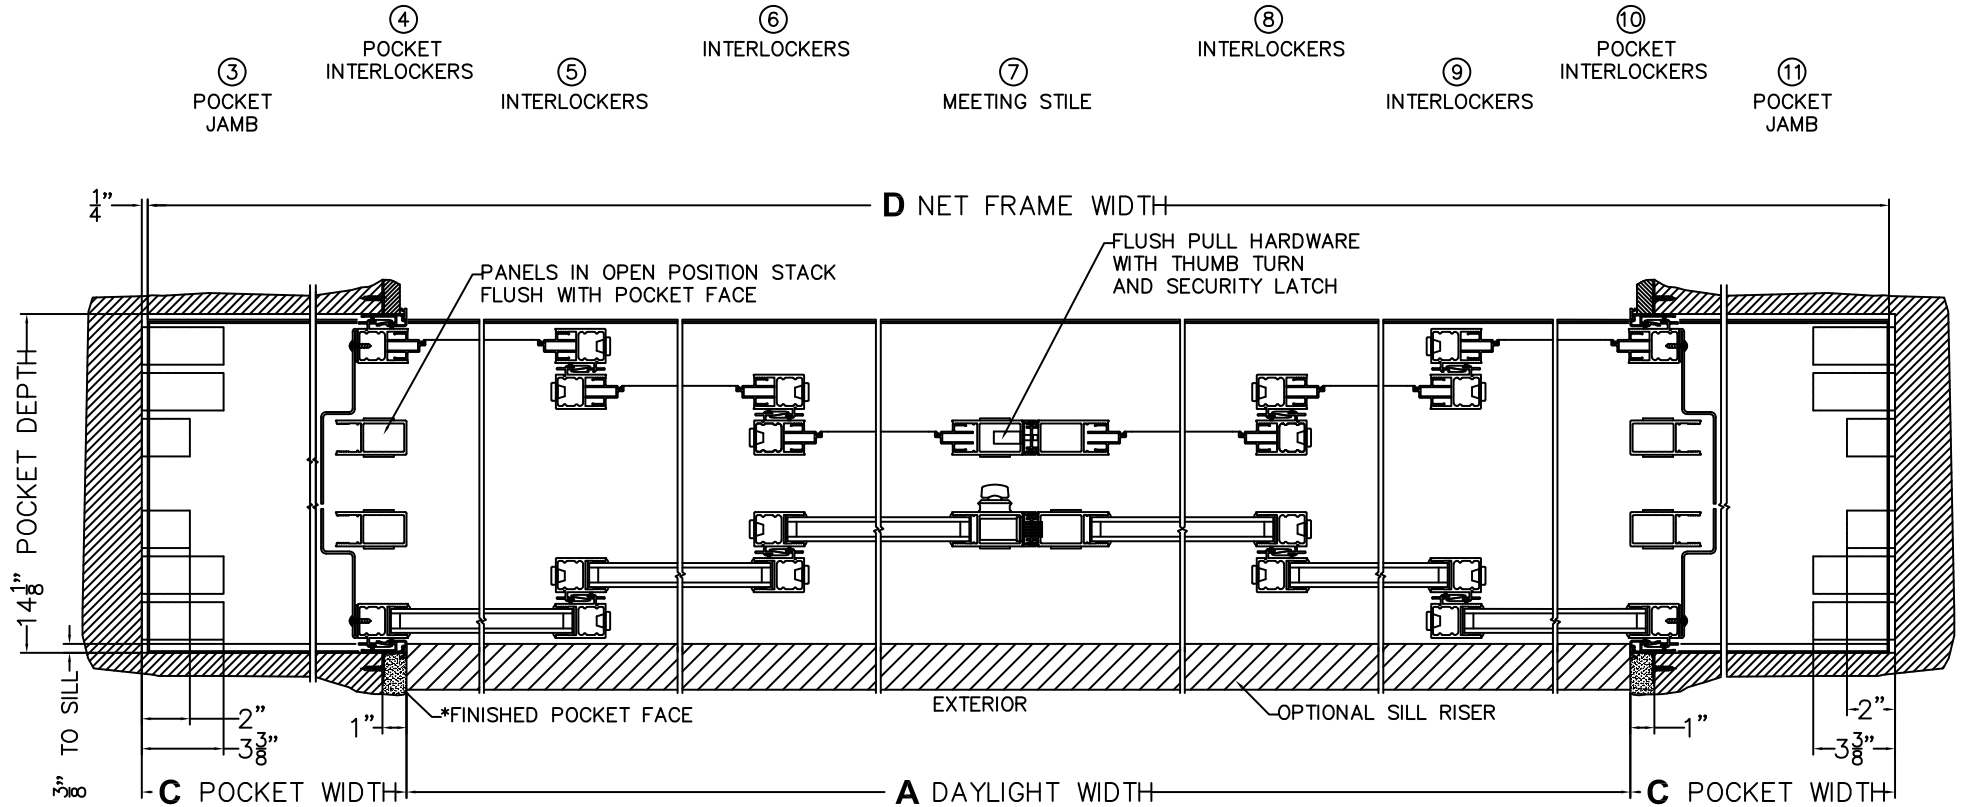

CALCULATED VALUES (FLEETWOOD SUPPLIED)

C(POCKET WIDTH)

D(NET FRAME WIDTH)

NOTES:

(USE RULER TO SCALE DIMENSIONS IN INCHES)

SCALE: 1/4

(USE RULER TO SCALE DIMENSIONS IN INCHES)

SCALE: 1/8

*CAUTION: WHEN CONSTRUCTING POCKET NOTE THAT DAYLIGHT WIDTH DOES NOT INCLUDE 1" SET BACK FOR POST INTERLOCKER.