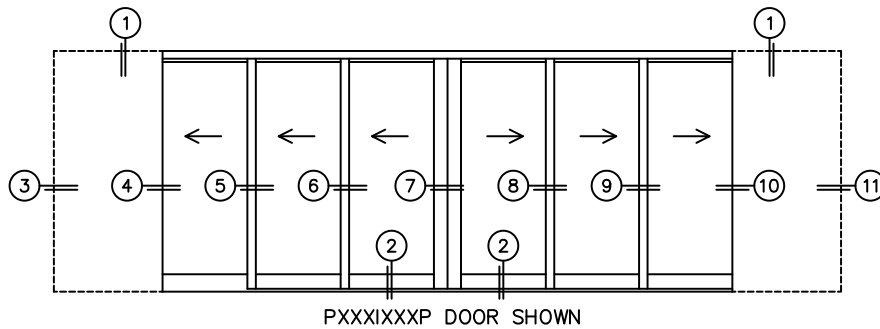

CALCULATED VALUES (FLEETWOOD SUPPLIED)

C(POCKET WIDTH)

D(NET FRAME WIDTH)

NOTES:

(USE RULER TO SCALE DIMENSIONS IN INCHES)

SCALE: 1/4

(USE RULER TO SCALE DIMENSIONS IN INCHES)

SCALE: 1/8

*CAUTION: WHEN CONSTRUCTING POCKET NOTE THAT DAYLIGHT WIDTH DOES NOT INCLUDE 1" SET BACK FOR POST INTERLOCKER.