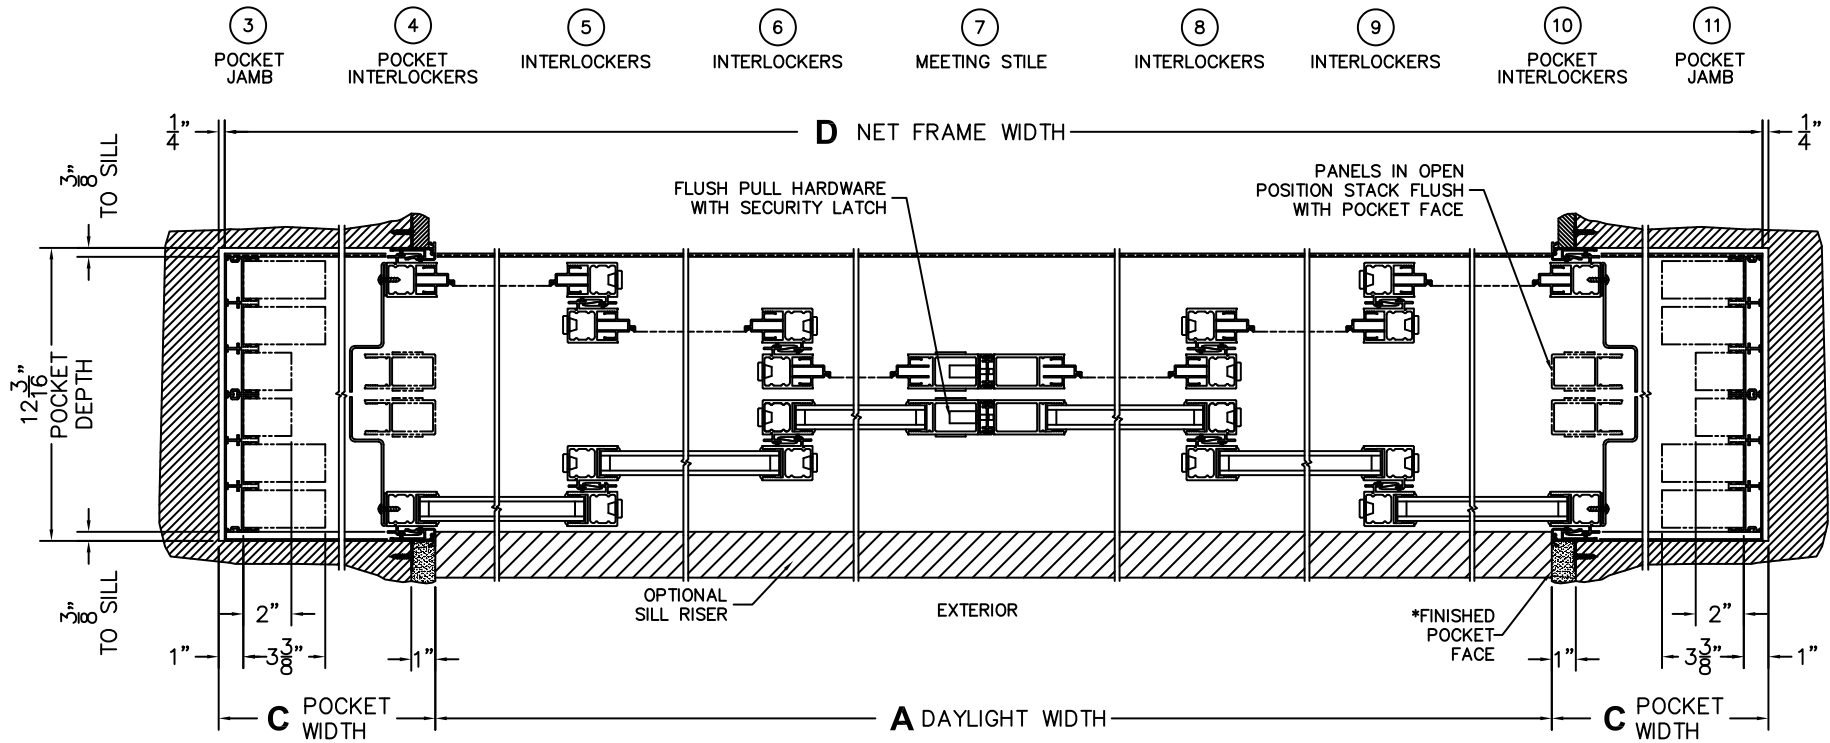

CALCULATED VALUES (FLEETWOOD SUPPLIED)

C(POCKET WIDTH)

D(NET FRAME WIDTH)

NOTES:

(USE RULER TO SCALE DIMENSIONS IN INCHES)

SCALE: 1/4

(USE RULER TO SCALE DIMENSIONS IN INCHES)

SCALE: 1/8

*CAUTION: WHEN CONSTRUCTING POCKET NOTE THAT DAYLIGHT WIDTH DOES NOT INCLUDE 1" SET BACK FOR POST INTERLOCKER.