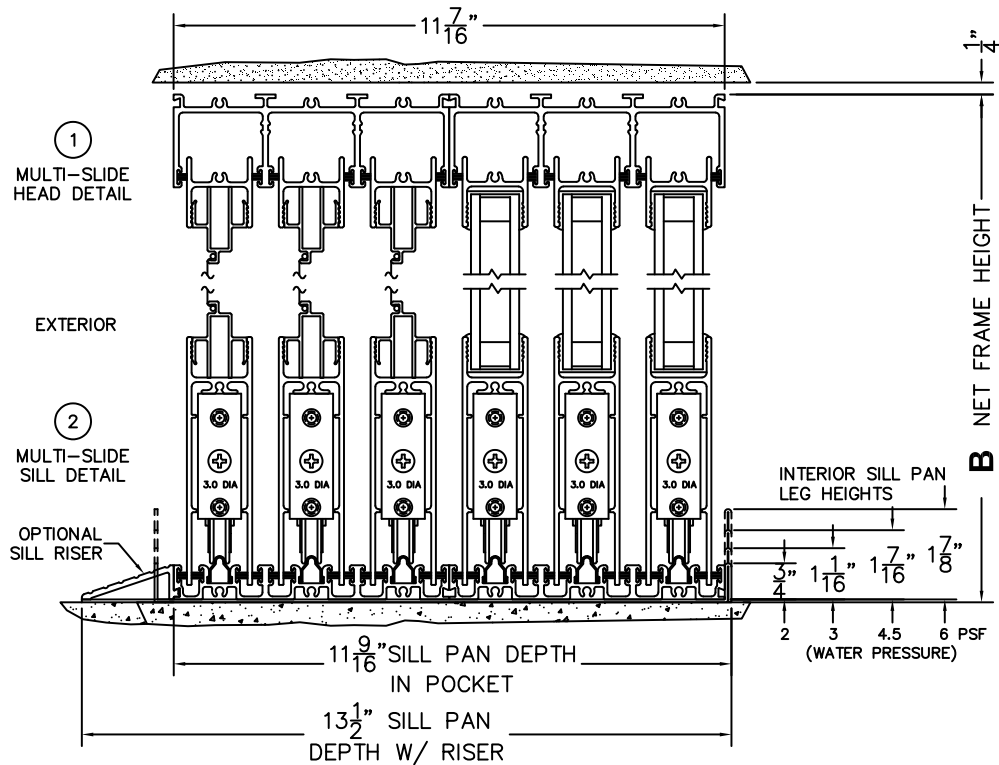

CALCULATED VALUES (FLEETWOOD SUPPLIED)

C(POCKET WIDTH)

D(NET FRAME WIDTH)

NOTES:

(USE RULER TO SCALE DIMENSIONS IN INCHES)

SCALE: 1/4

(USE RULER TO SCALE DIMENSIONS IN INCHES)

SCALE: 1/8

*CAUTION: WHEN CONSTRUCTING POCKET NOTE THAT DAYLIGHT WIDTH DOES NOT INCLUDE 1" SET BACK FOR POST INTERLOCKER.