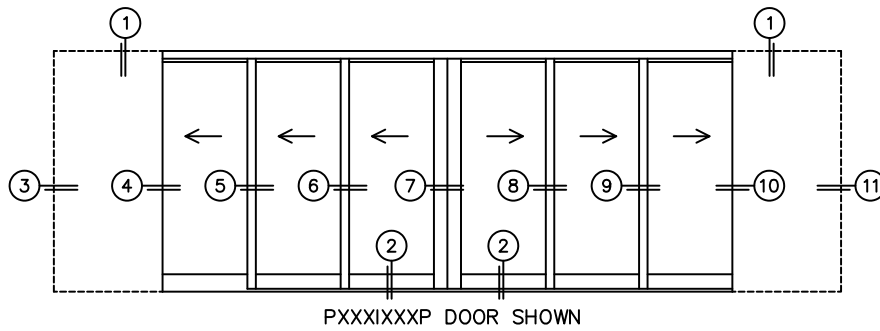

CALCULATED VALUES (FLEETWOOD SUPPLIED)

C(POCKET WIDTH)

D(NET FRAME WIDTH)

NOTES:

(USE RULER TO SCALE DIMENSIONS IN INCHES)

SCALE: 1/4

(USE RULER TO SCALE DIMENSIONS IN INCHES)

SCALE: 1/8

*CAUTION: WHEN CONSTRUCTING POCKET NOTE THAT DAYLIGHT WIDTH DOES NOT INCLUDE 1" SET BACK FOR POST INTERLOCKER.