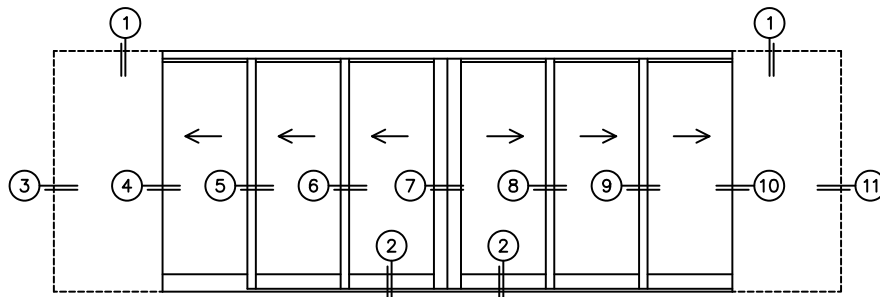

CALCULATED VALUES (FLEETWOOD SUPPLIED)

C(POCKET WIDTH)

D(NET FRAME WIDTH)

NOTES:

(USE RULER TO SCALE DIMENSIONS IN INCHES)

SCALE: 1/4

PXXXIXXP DOOR SHOWN

(USE RULER TO SCALE DIMENSIONS IN INCHES)

SCALE: 1/8

*CAUTION: WHEN CONSTRUCTING POCKET NOTE THAT DAYLIGHT WIDTH DOES NOT INCLUDE 1" SET BACK FOR POST INTERLOCKER.