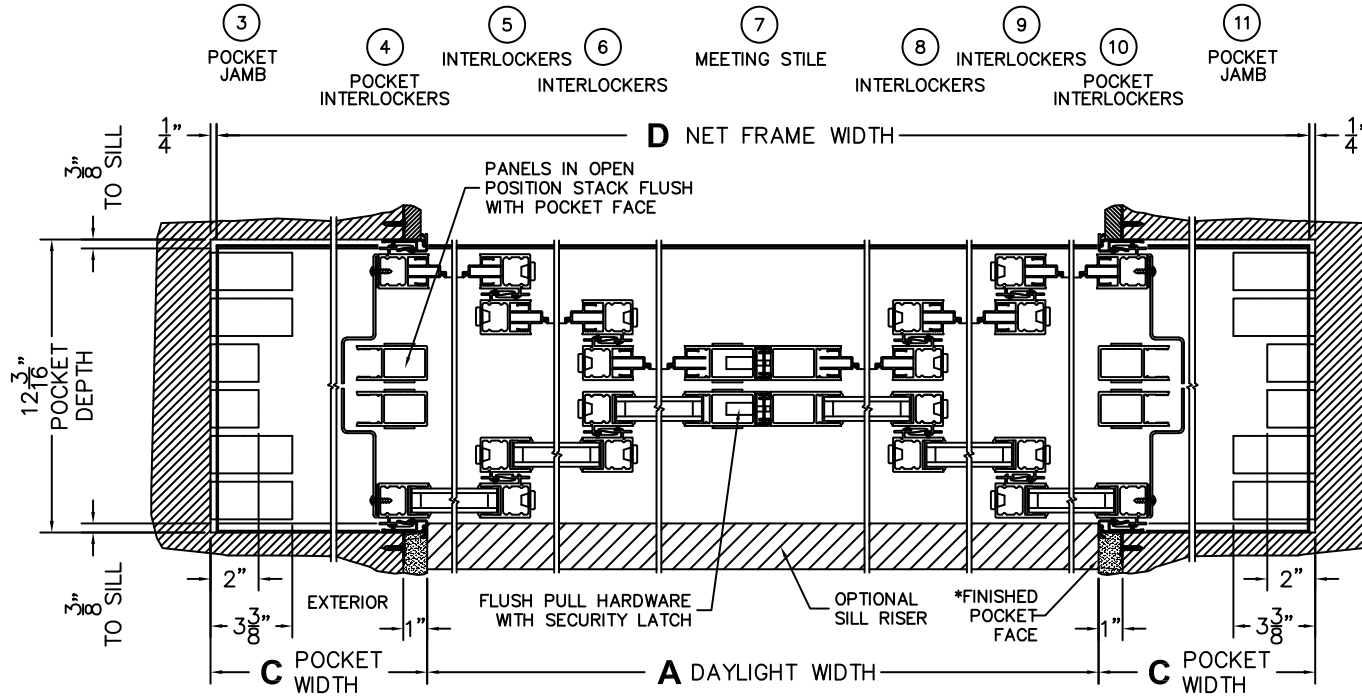

CALCULATED VALUES (FLEETWOOD SUPPLIED)

C(POCKET WIDTH)

D(NET FRAME WIDTH)

NOTES:

(USE RULER TO SCALE DIMENSIONS IN INCHES)

SCALE: 1/4

PXXXIXXP DOOR SHOWN

(USE RULER TO SCALE DIMENSIONS IN INCHES)

SCALE: 1/8

*CAUTION: WHEN CONSTRUCTING POCKET NOTE THAT DAYLIGHT WIDTH DOES NOT INCLUDE 1" SET BACK FOR POST INTERLOCKER.