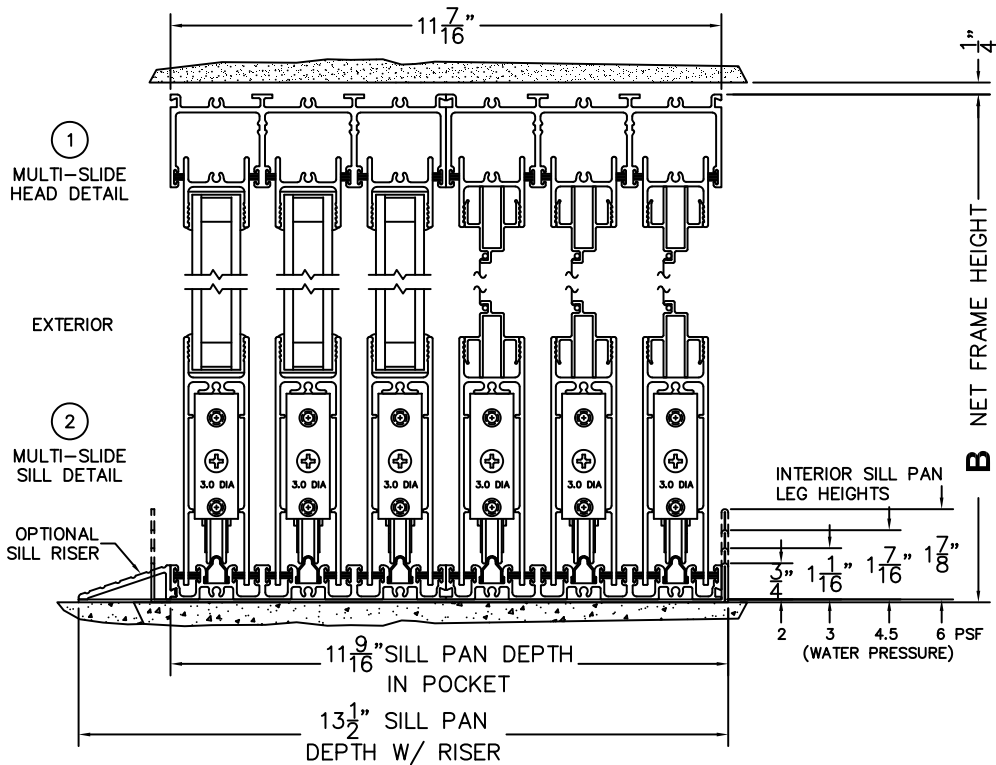

CALCULATED VALUES (FLEETWOOD SUPPLIED)

C(POCKET WIDTH)

D(NET FRAME WIDTH)

NOTES:

(USE RULER TO SCALE DIMENSIONS IN INCHES)

SCALE: 1/4

PXXXIXXP DOOR SHOWN

(USE RULER TO SCALE DIMENSIONS IN INCHES)

SCALE: 1/8

*CAUTION: WHEN CONSTRUCTING POCKET NOTE THAT DAYLIGHT WIDTH DOES NOT INCLUDE 1" SET BACK FOR POST INTERLOCKER.