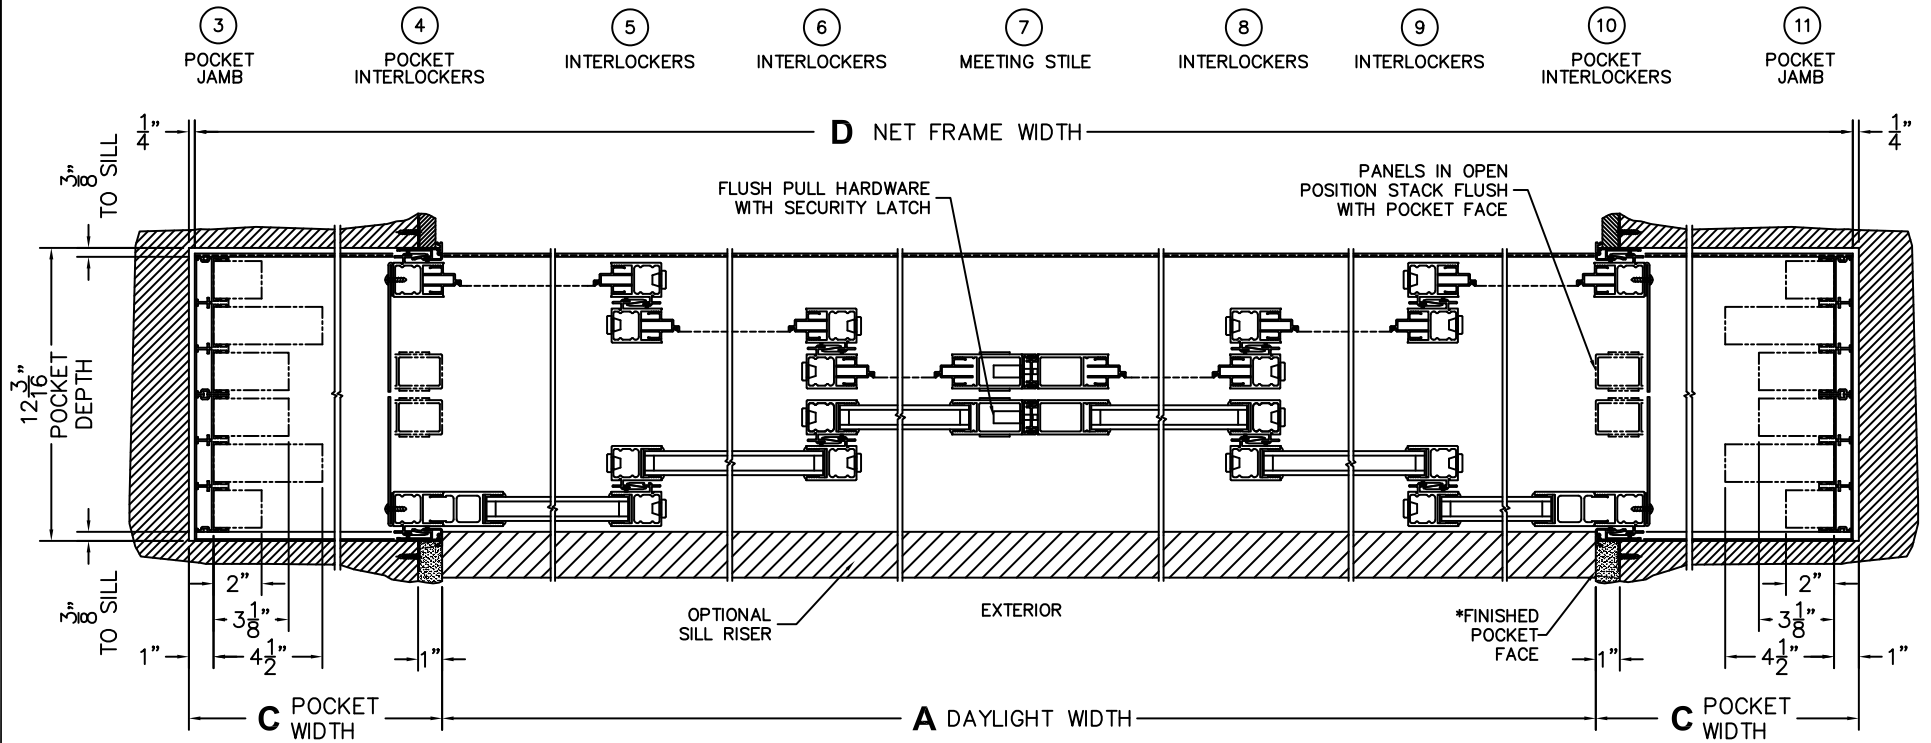

CALCULATED VALUES (FLEETWOOD SUPPLIED)

C(POCKET WIDTH)

D(NET FRAME WIDTH)

NOTES:

(USE RULER TO SCALE DIMENSIONS IN INCHES)

SCALE: 1/4

(USE RULER TO SCALE DIMENSIONS IN INCHES)

SCALE: 1/8

*CAUTION: WHEN CONSTRUCTING POCKET NOTE THAT DAYLIGHT WIDTH DOES NOT INCLUDE 1" SET BACK FOR POST INTERLOCKER.