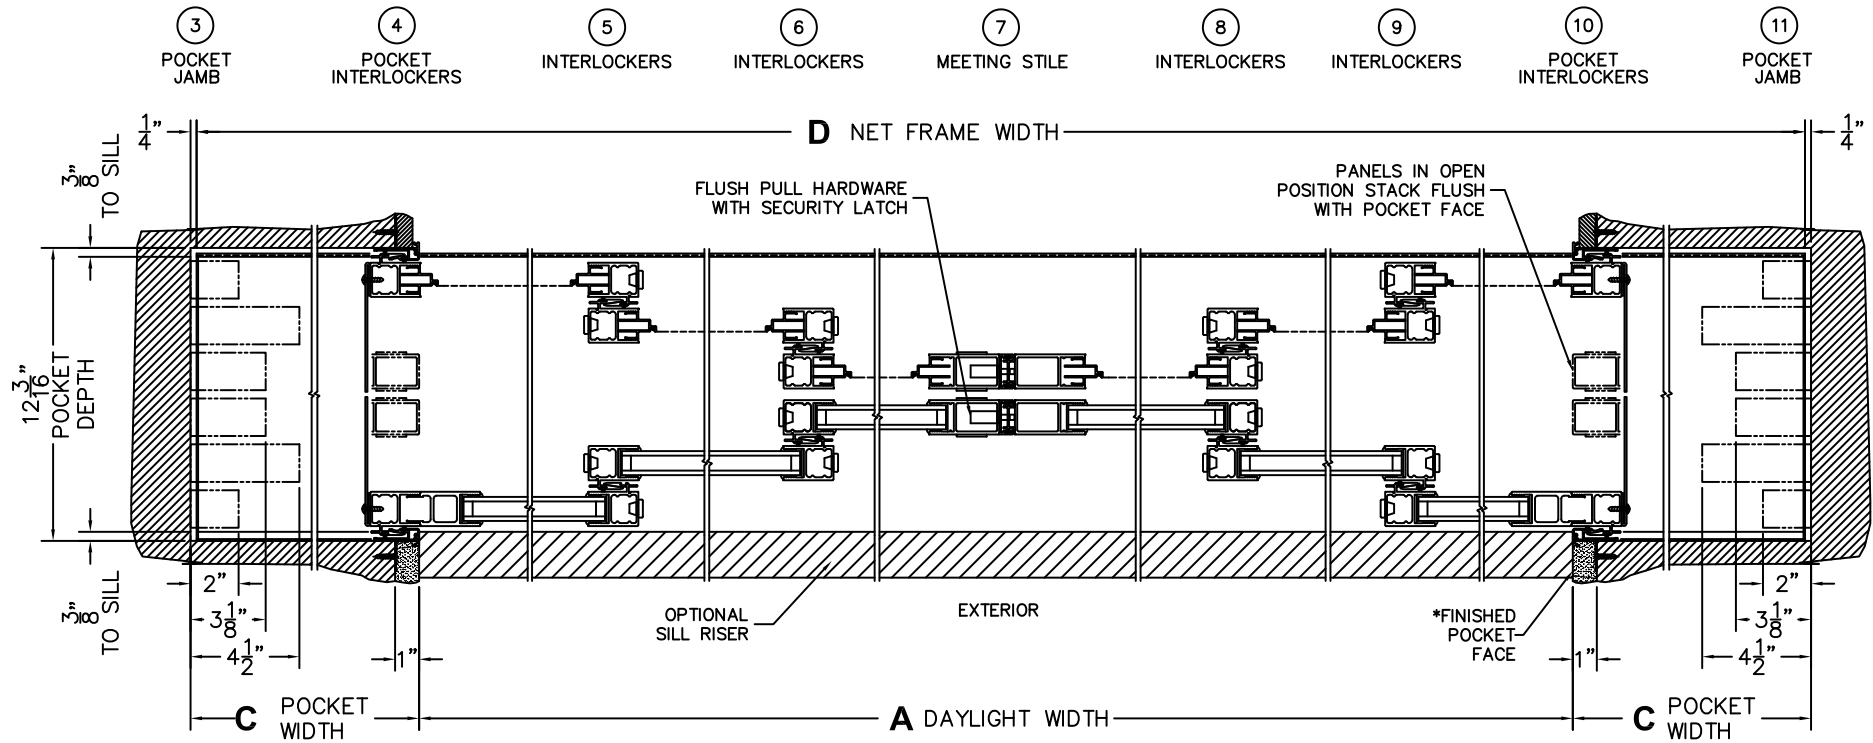

CALCULATED VALUES (FLEETWOOD SUPPLIED)

C(POCKET WIDTH)

D(NET FRAME WIDTH)

NOTES:

(USE RULER TO SCALE DIMENSIONS IN INCHES)

SCALE: 1/4

(USE RULER TO SCALE DIMENSIONS IN INCHES)

SCALE: 1/8

*CAUTION: WHEN CONSTRUCTING POCKET NOTE THAT DAYLIGHT WIDTH DOES NOT INCLUDE 1" SET BACK FOR POST INTERLOCKER.