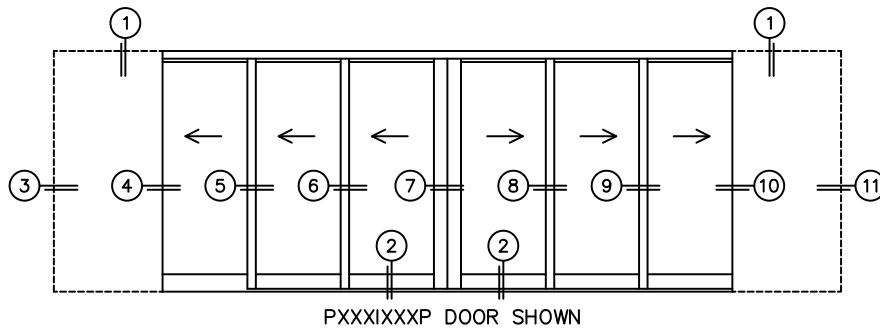

CALCULATED VALUES (FLEETWOOD SUPPLIED)

C(POCKET WIDTH)

D(NET FRAME WIDTH)

NOTES:

(USE RULER TO SCALE DIMENSIONS IN INCHES)

SCALE: 1/4

(USE RULER TO SCALE DIMENSIONS IN INCHES)

SCALE: 1/8

*CAUTION: WHEN CONSTRUCTING POCKET NOTE THAT DAYLIGHT WIDTH DOES NOT INCLUDE 1" SET BACK FOR POST INTERLOCKER.