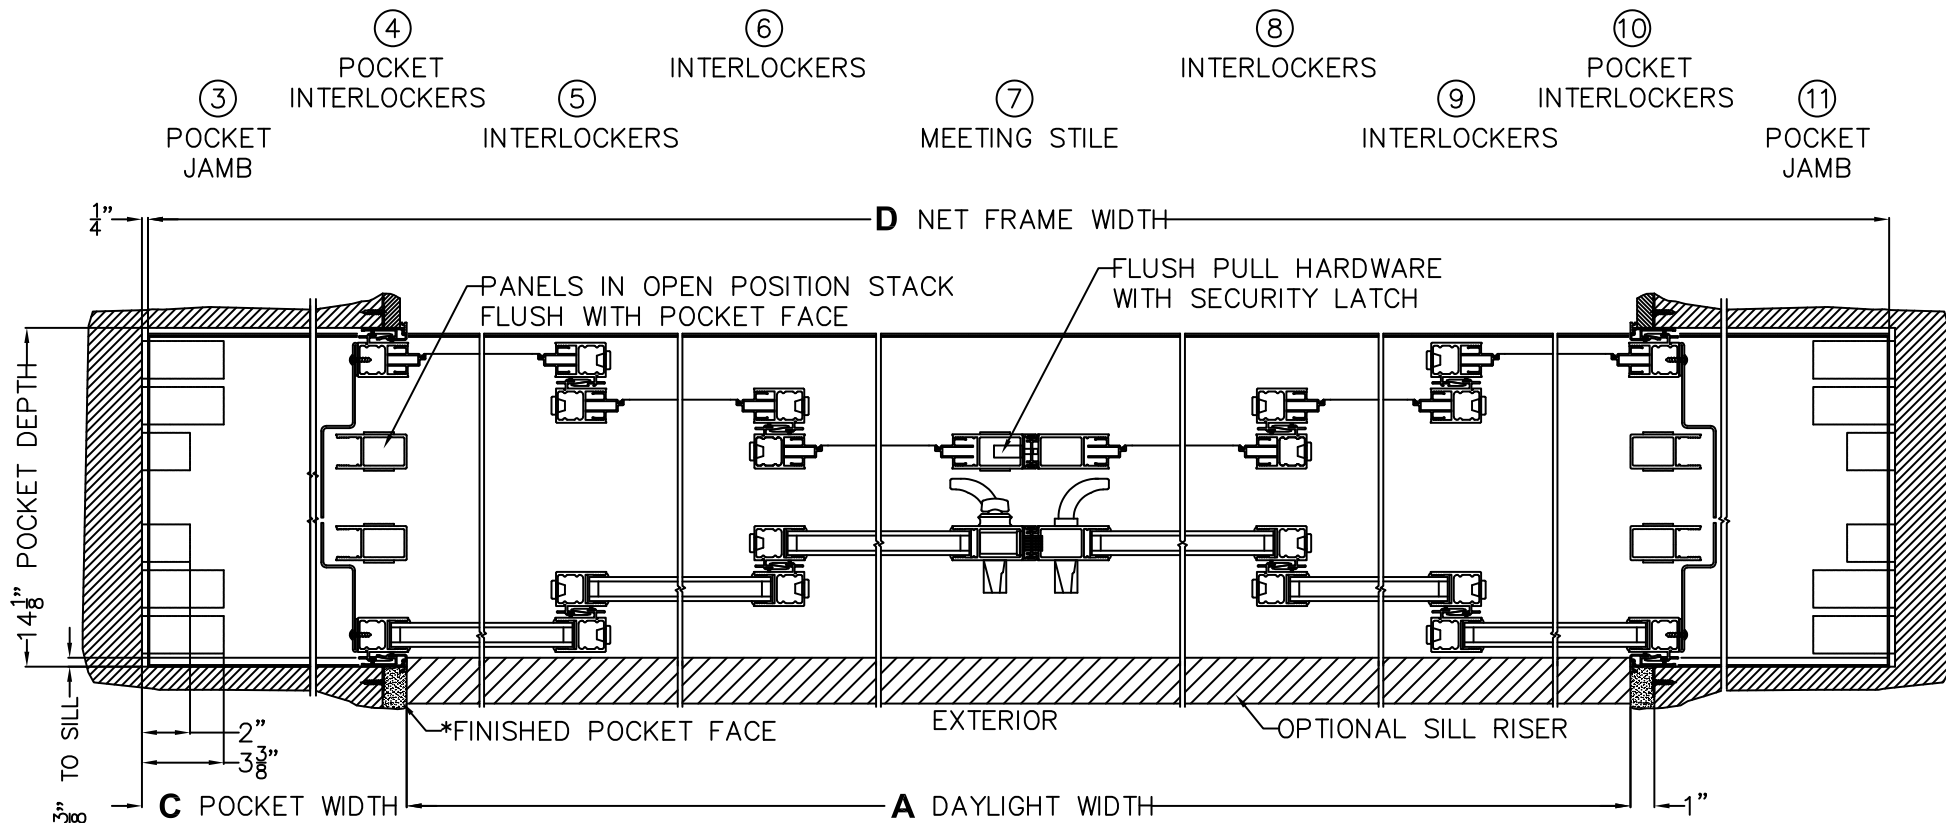

CALCULATED VALUES (FLEETWOOD SUPPLIED)

C(POCKET WIDTH)

D(NET FRAME WIDTH)

NOTES:

(USE RULER TO SCALE DIMENSIONS IN INCHES)

SCALE: 1/4

(USE RULER TO SCALE DIMENSIONS IN INCHES)

SCALE: 1/8

*CAUTION: WHEN CONSTRUCTING POCKET NOTE THAT DAYLIGHT WIDTH DOES NOT INCLUDE 1" SET BACK FOR POST INTERLOCKER.