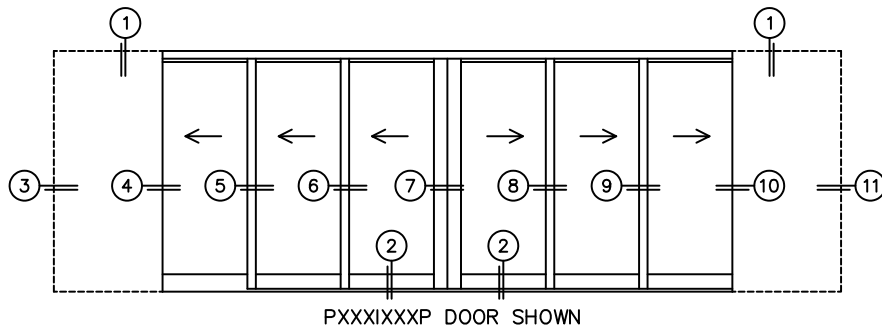

CALCULATED VALUES (FLEETWOOD SUPPLIED)

C(POCKET WIDTH)

D(NET FRAME WIDTH)

NOTES:

(USE RULER TO SCALE DIMENSIONS IN INCHES)

SCALE: 1/4

(USE RULER TO SCALE DIMENSIONS IN INCHES)

SCALE: 1/8

*CAUTION: WHEN CONSTRUCTING POCKET NOTE THAT DAYLIGHT WIDTH DOES NOT INCLUDE 1" SET BACK FOR POST INTERLOCKER.