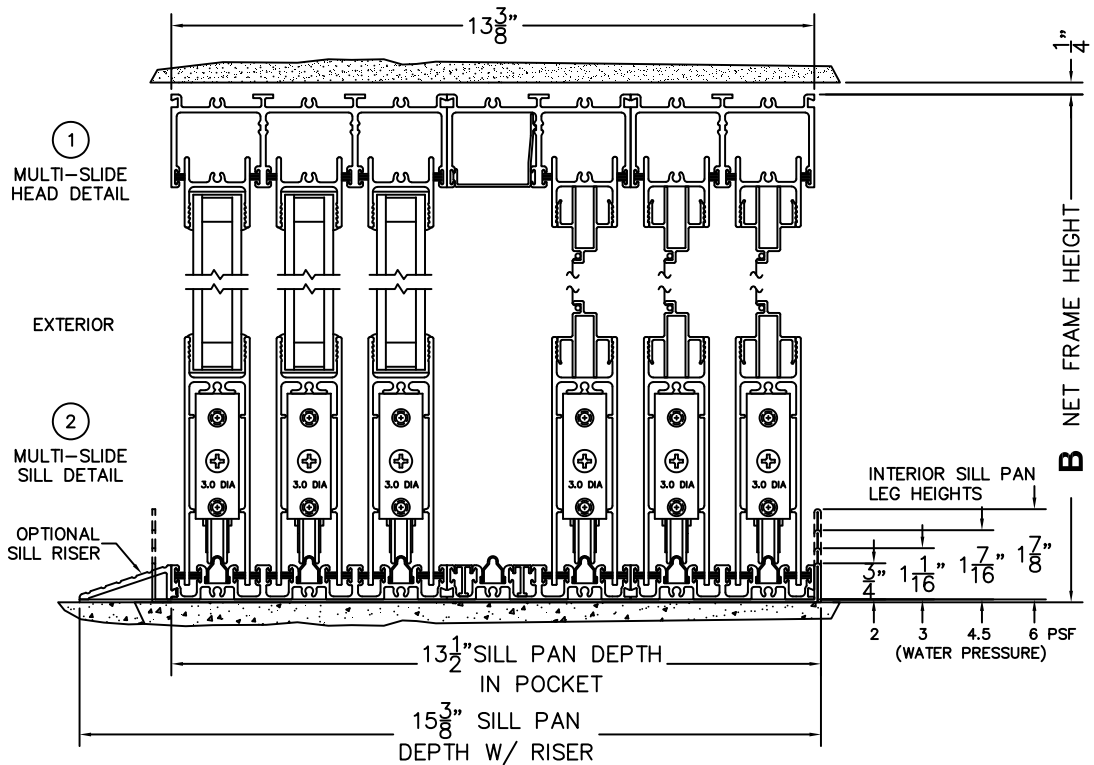

CALCULATED VALUES (FLEETWOOD SUPPLIED)

C(POCKET WIDTH)

D(NET FRAME WIDTH)

NOTES:

(USE RULER TO SCALE DIMENSIONS IN INCHES)

SCALE: 1/4

(USE RULER TO SCALE DIMENSIONS IN INCHES)

SCALE: 1/8

*CAUTION: WHEN CONSTRUCTING POCKET NOTE THAT DAYLIGHT WIDTH DOES NOT INCLUDE 1" SET BACK FOR POST INTERLOCKER.