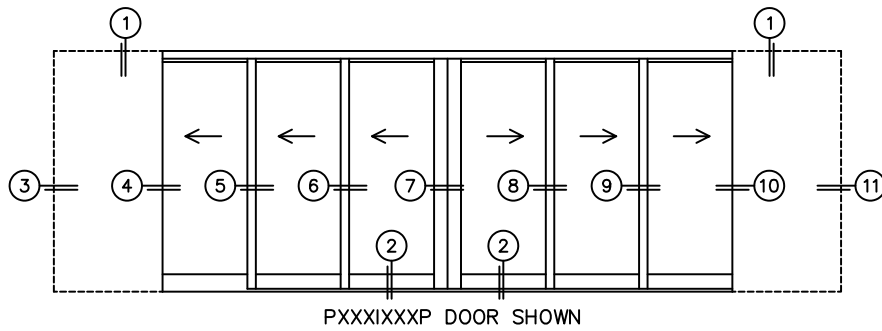

CALCULATED VALUES (FLEETWOOD SUPPLIED)

C(POCKET WIDTH)

D(NET FRAME WIDTH)

NOTES:

(USE RULER TO SCALE DIMENSIONS IN INCHES)

SCALE: 1/4

(USE RULER TO SCALE DIMENSIONS IN INCHES)

SCALE: 1/8

*CAUTION: WHEN CONSTRUCTING POCKET NOTE THAT DAYLIGHT WIDTH DOES NOT INCLUDE 1" SET BACK FOR POST INTERLOCKER.