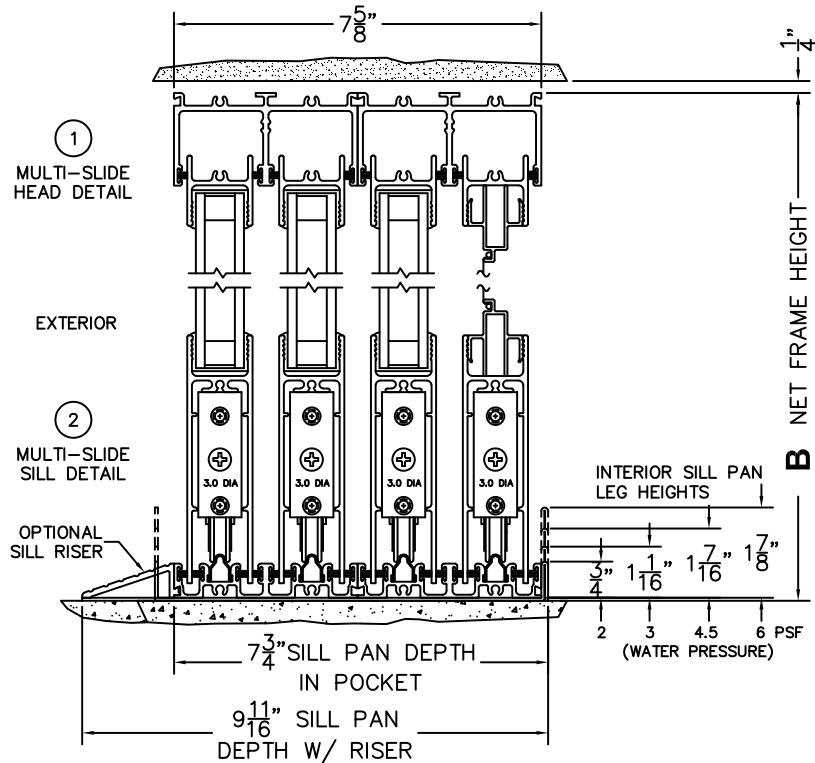

CALCULATED VALUES (FLEETWOOD SUPPLIED)

C(POCKET WIDTH)

D(NET FRAME WIDTH)

NOTES:

(USE RULER TO SCALE DIMENSIONS IN INCHES)

SCALE: 1/4

(USE RULER TO SCALE DIMENSIONS IN INCHES)

SCALE: 1/8

*CAUTION: WHEN CONSTRUCTING POCKET NOTE THAT DAYLIGHT WIDTH DOES NOT INCLUDE 1" SET BACK FOR POST INTERLOCKER.