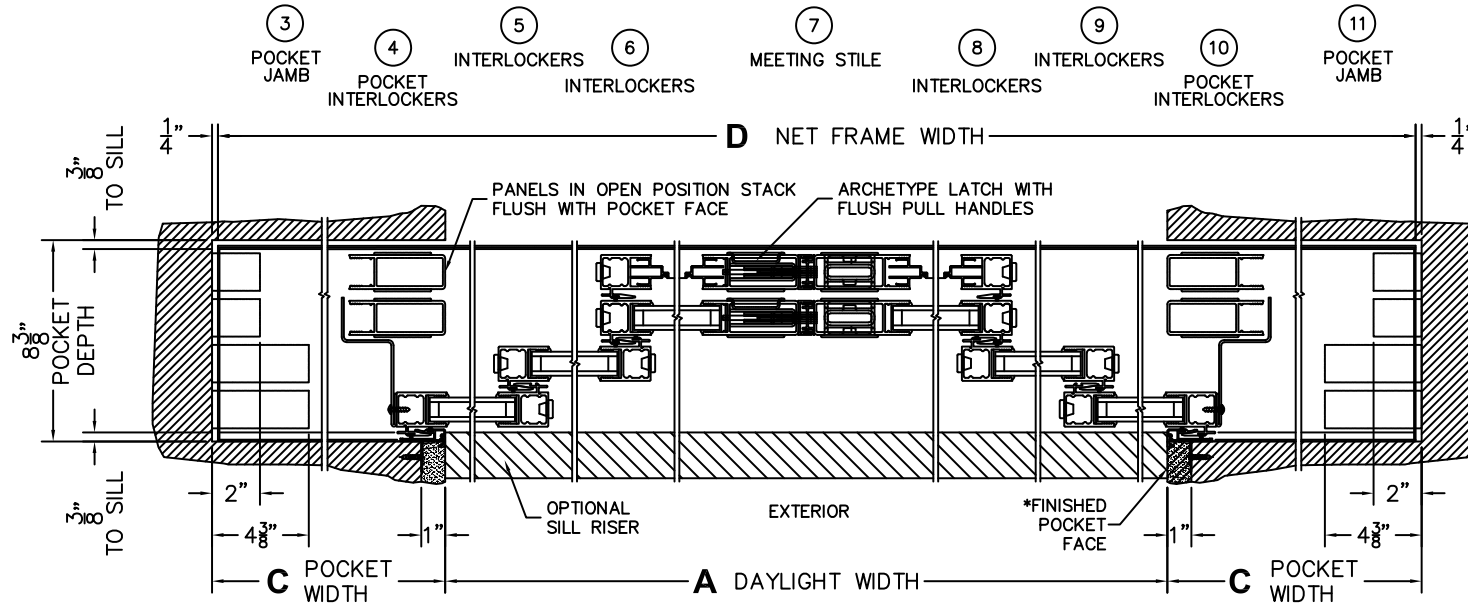

CALCULATED VALUES (FLEETWOOD SUPPLIED)

C(POCKET WIDTH)

D(NET FRAME WIDTH)

NOTES:

(USE RULER TO SCALE DIMENSIONS IN INCHES)

SCALE: 1/4

(USE RULER TO SCALE DIMENSIONS IN INCHES)

SCALE: 1/8

*CAUTION: WHEN CONSTRUCTING POCKET NOTE THAT DAYLIGHT WIDTH DOES NOT INCLUDE 1" SET BACK FOR POST INTERLOCKER.