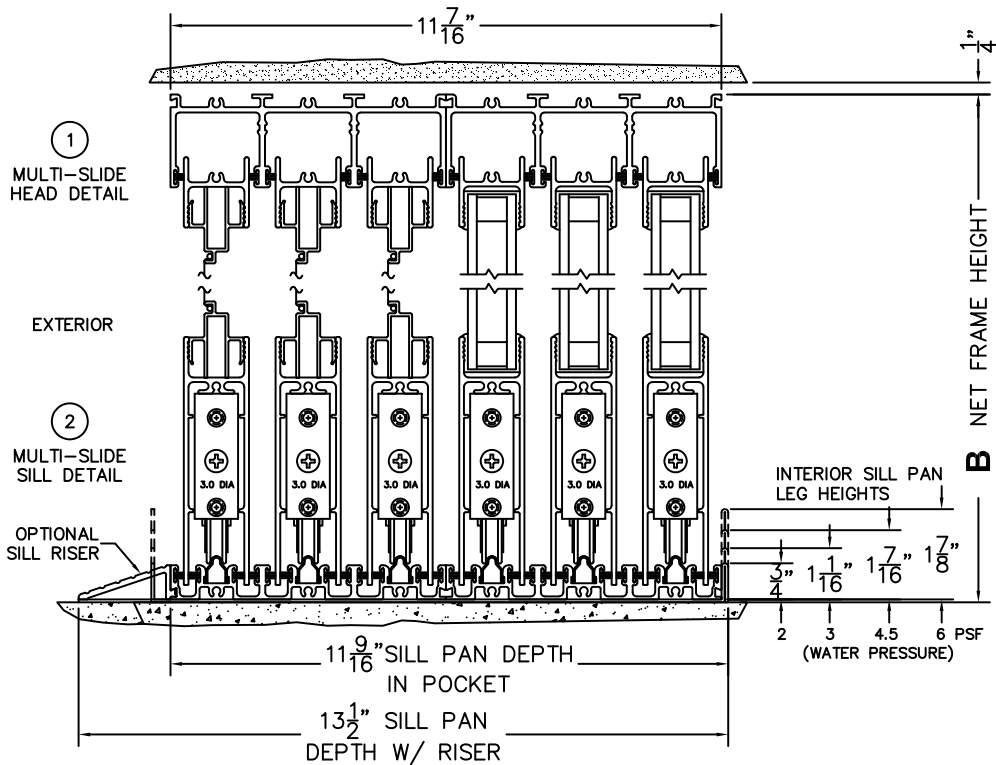

CALCULATED VALUES (FLEETWOOD SUPPLIED)

C(POCKET WIDTH)

D(NET FRAME WIDTH)

NOTES:

(USE RULER TO SCALE DIMENSIONS IN INCHES)

SCALE: 1/4

PXXXIXXP DOOR SHOWN

END_OF_DEFINED_IDS