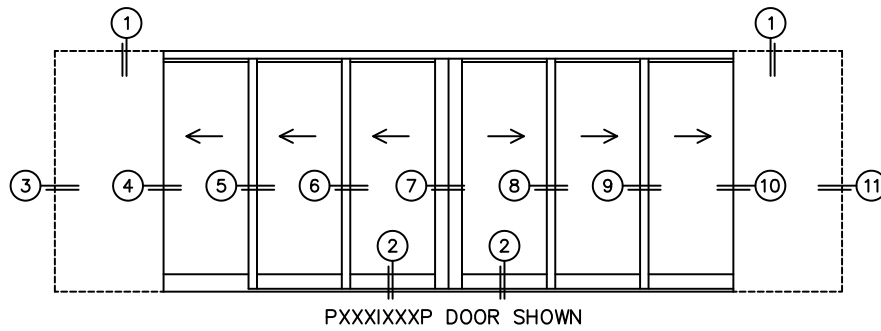

CALCULATED VALUES (FLEETWOOD SUPPLIED)

C(POCKET WIDTH)

D(NET FRAME WIDTH)

NOTES:

(USE RULER TO SCALE DIMENSIONS IN INCHES)

SCALE: 1/4

(USE RULER TO SCALE DIMENSIONS IN INCHES)

SCALE: 1/8

*CAUTION: WHEN CONSTRUCTING POCKET NOTE THAT DAYLIGHT WIDTH DOES NOT INCLUDE 1" SET BACK FOR POST INTERLOCKER.