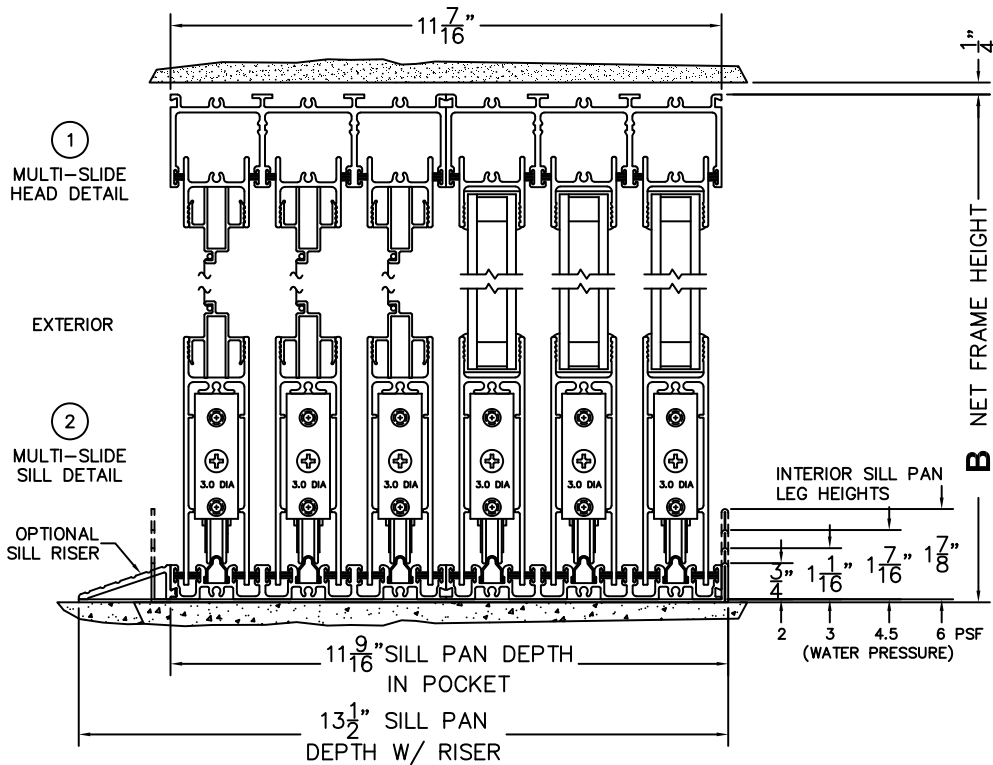

CALCULATED VALUES (FLEETWOOD SUPPLIED)

C(POCKET WIDTH)

D(NET FRAME WIDTH)

NOTES:

(USE RULER TO SCALE DIMENSIONS IN INCHES)

SCALE: 1/4

(USE RULER TO SCALE DIMENSIONS IN INCHES)

SCALE: 1/8

*CAUTION: WHEN CONSTRUCTING POCKET NOTE THAT DAYLIGHT WIDTH DOES NOT INCLUDE 1" SET BACK FOR POST INTERLOCKER.