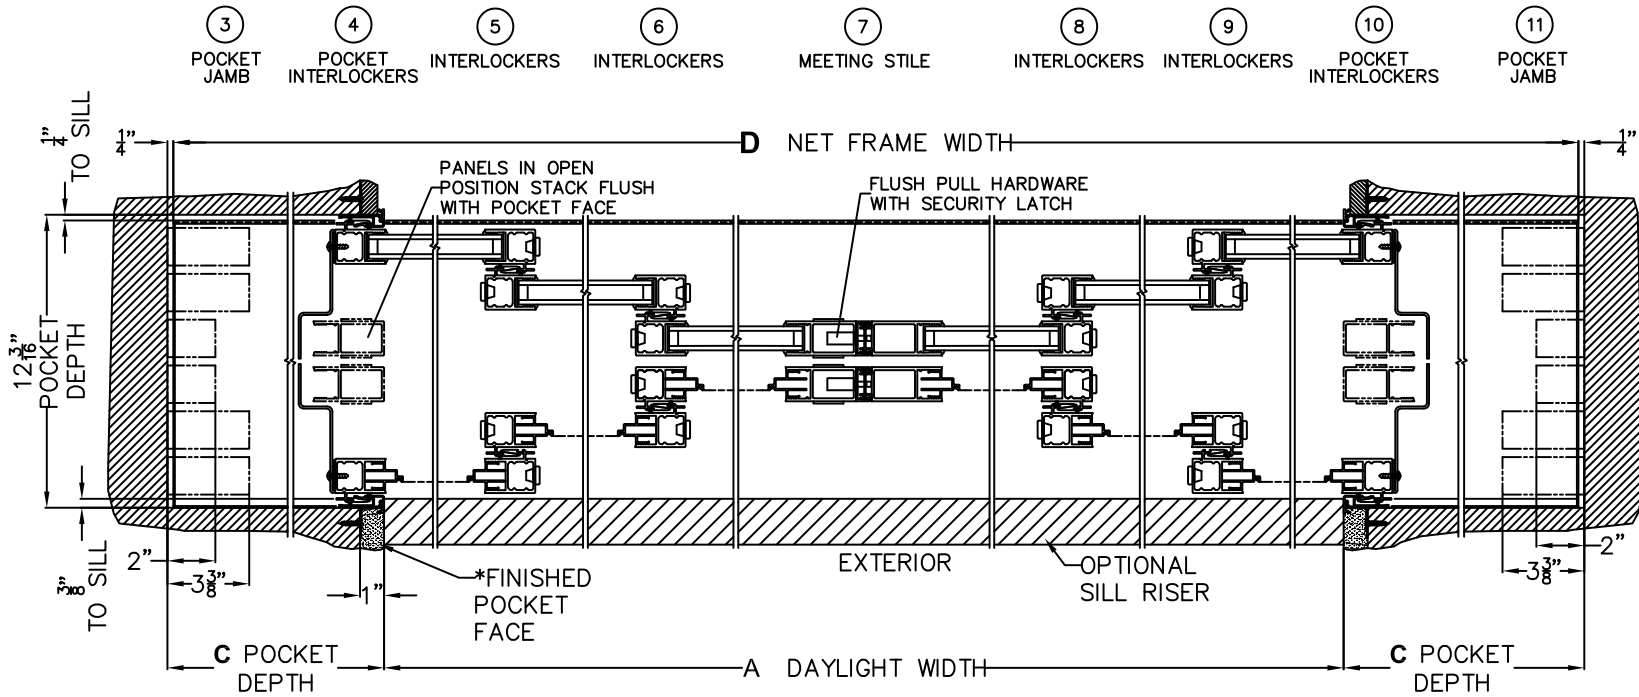

CALCULATED VALUES (FLEETWOOD SUPPLIED)

C(POCKET WIDTH)

D(NET FRAME WIDTH)

NOTES:

(USE RULER TO SCALE DIMENSIONS IN INCHES)

SCALE: 1/4

(USE RULER TO SCALE DIMENSIONS IN INCHES)

SCALE: 1/8

*CAUTION: WHEN CONSTRUCTING POCKET NOTE THAT DAYLIGHT WIDTH DOES NOT INCLUDE 1" SET BACK FOR POST INTERLOCKER.