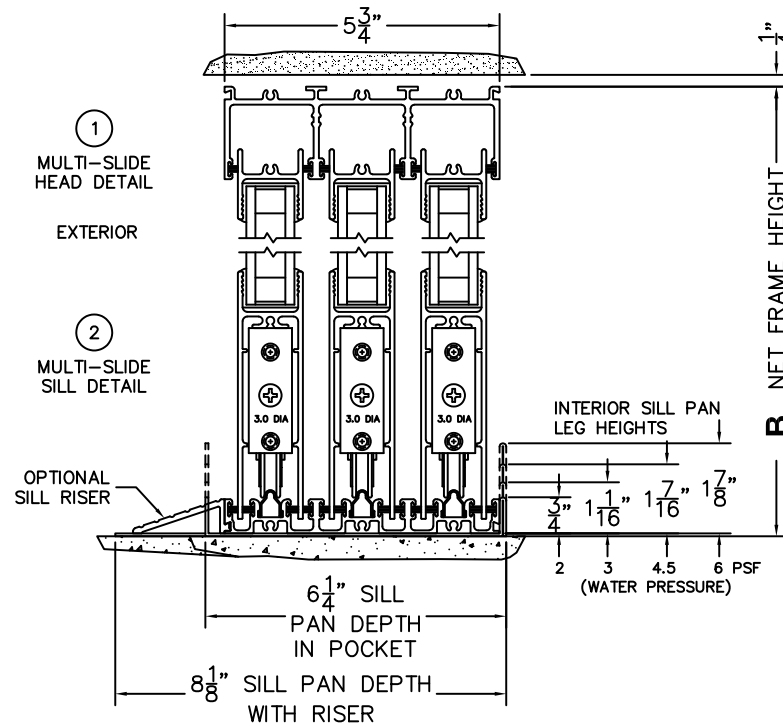

SILL PAN HEIGHT(INTERIOR LEG)
(3/4", 1-1/16", 1-7/16" OR 1-7/8")

CALCULATED VALUES (FLEETWOOD SUPPLIED)

C(POCKET WIDTH)

D(NET FRAME WIDTH)

NOTES:

(USE RULER TO SCALE DIMENSIONS IN INCHES)

SCALE: 1/4

PXXXIXXP DOOR SHOWN

(USE RULER TO SCALE DIMENSIONS IN INCHES)

SCALE: 1/8

*CAUTION: WHEN CONSTRUCTING POCKET NOTE THAT DAYLIGHT WIDTH DOES NOT INCLUDE 1" SET BACK FOR POST INTERLOCKER.