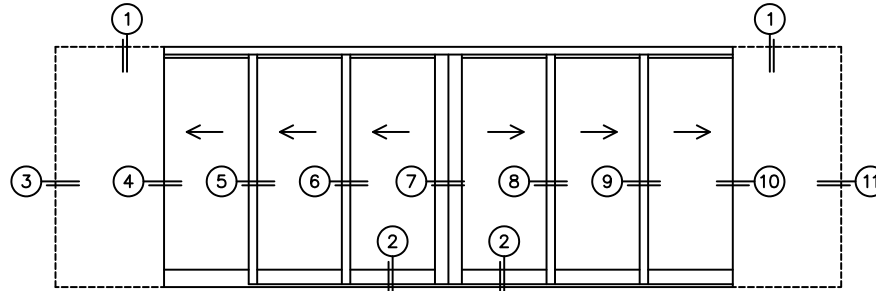

SILL PAN HEIGHT(INTERIOR LEG)
(3/4", 1-1/16", 1-7/16" OR 1-7/8")

CALCULATED VALUES (FLEETWOOD SUPPLIED)

C(POCKET WIDTH)

D(NET FRAME WIDTH)

NOTES:

(USE RULER TO SCALE DIMENSIONS IN INCHES)

SCALE: 1/4

PXXXIXXP DOOR SHOWN

(USE RULER TO SCALE DIMENSIONS IN INCHES)

SCALE: 1/8

*CAUTION: WHEN CONSTRUCTING POCKET NOTE THAT DAYLIGHT WIDTH DOES NOT INCLUDE 1" SET BACK FOR POST INTERLOCKER.