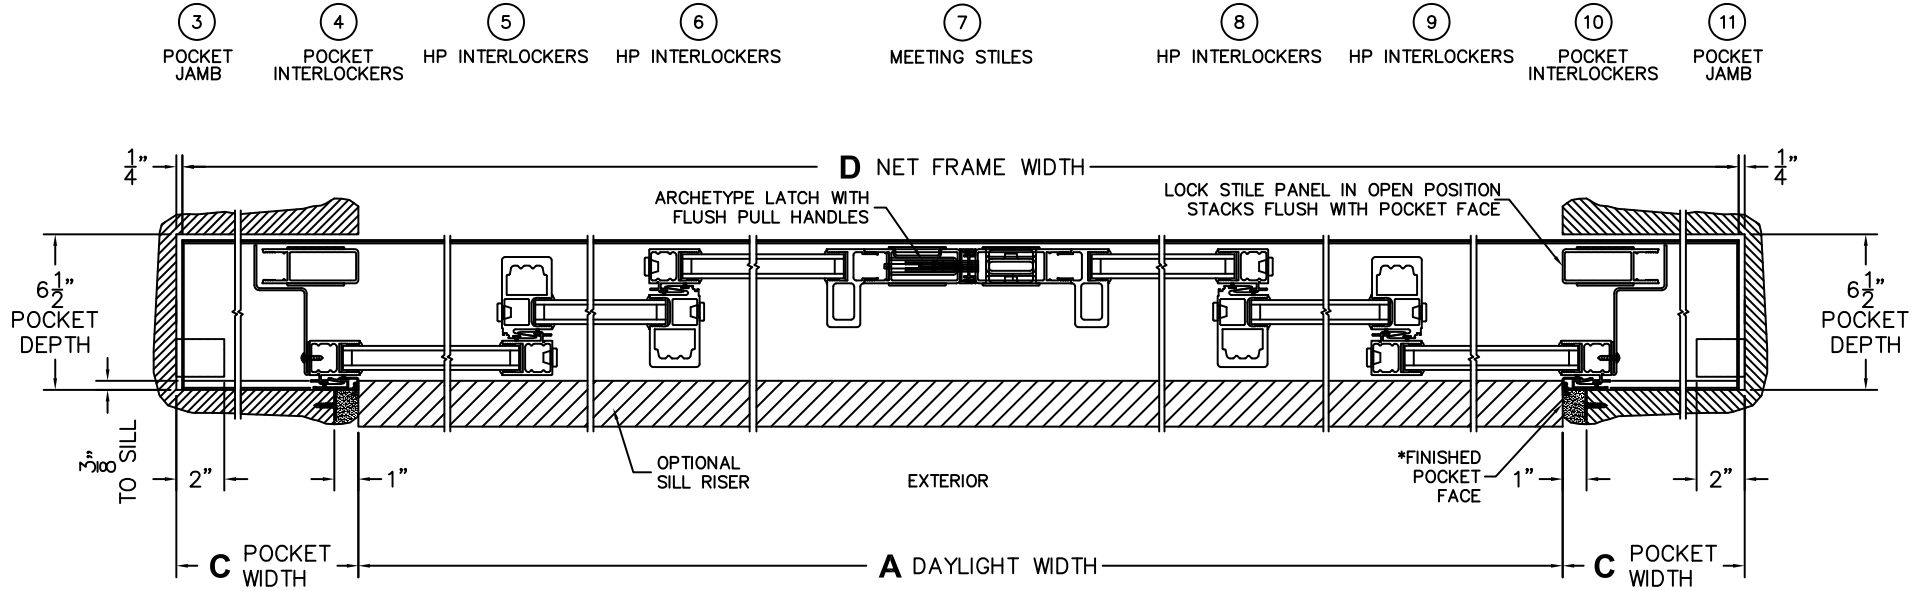

SILL PAN HEIGHT(INTERIOR LEG)
(3/4", 1-1/16", 1-7/16" OR 1-7/8")

CALCULATED VALUES (FLEETWOOD SUPPLIED)

C(POCKET WIDTH)

D(NET FRAME WIDTH)

NOTES:

(USE RULER TO SCALE DIMENSIONS IN INCHES)

SCALE: 1/4

PXXXIXXP DOOR SHOWN

(USE RULER TO SCALE DIMENSIONS IN INCHES)

SCALE: 1/8

*CAUTION: WHEN CONSTRUCTING POCKET NOTE THAT DAYLIGHT WIDTH DOES NOT INCLUDE 1" SET BACK FOR POST INTERLOCKER.