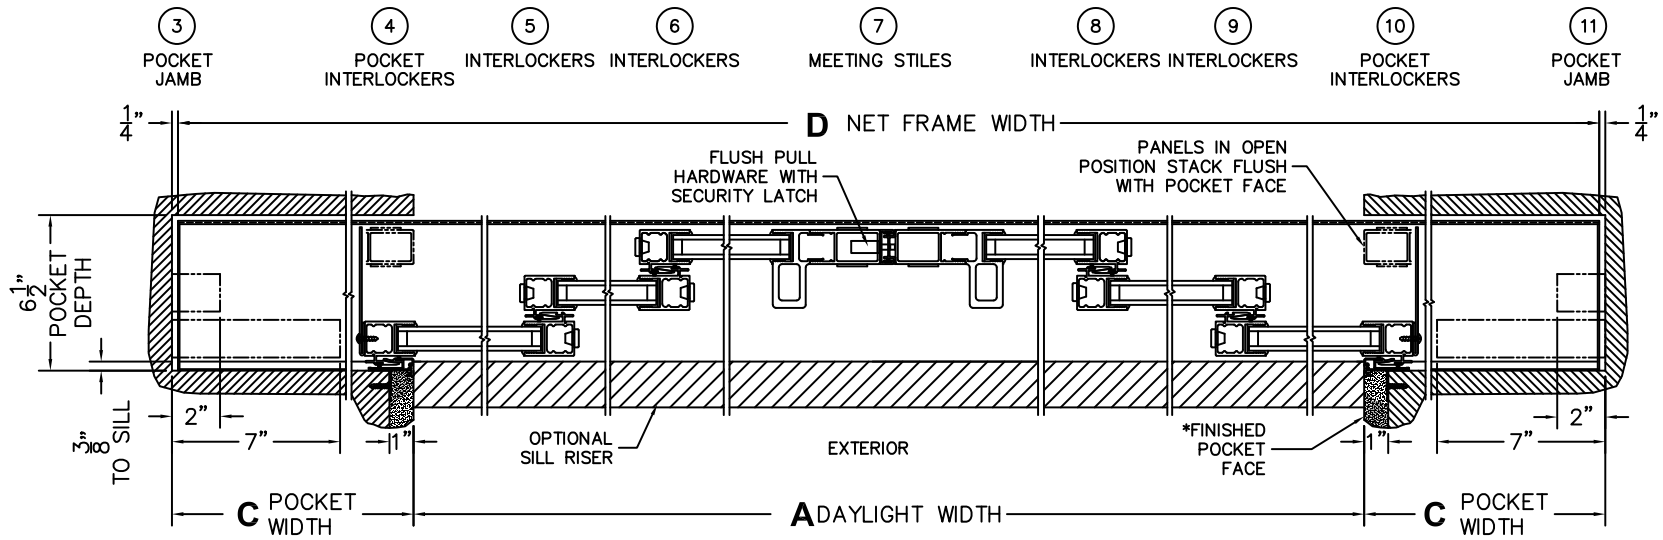

CALCULATED VALUES (FLEETWOOD SUPPLIED)

C(POCKET WIDTH)

D(NET FRAME WIDTH)

NOTES:

(USE RULER TO SCALE DIMENSIONS IN INCHES)

SCALE: 1/4

PXXXIXXP DOOR SHOWN

(USE RULER TO SCALE DIMENSIONS IN INCHES)

SCALE: 1/8

*CAUTION: WHEN CONSTRUCTING POCKET NOTE THAT DAYLIGHT WIDTH DOES NOT INCLUDE 1" SET BACK FOR POST INTERLOCKER.