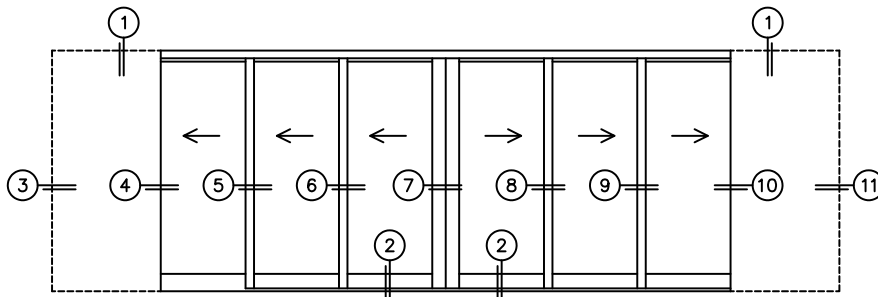

CALCULATED VALUES (FLEETWOOD SUPPLIED)

C(POCKET WIDTH)

D(NET FRAME WIDTH)

NOTES:

(USE RULER TO SCALE DIMENSIONS IN INCHES)

SCALE: 1/4

PXXXIXXP DOOR SHOWN

(USE RULER TO SCALE DIMENSIONS IN INCHES)

SCALE: 1/8

*CAUTION: WHEN CONSTRUCTING POCKET NOTE THAT DAYLIGHT WIDTH DOES NOT INCLUDE 1" SET BACK FOR POST INTERLOCKER.