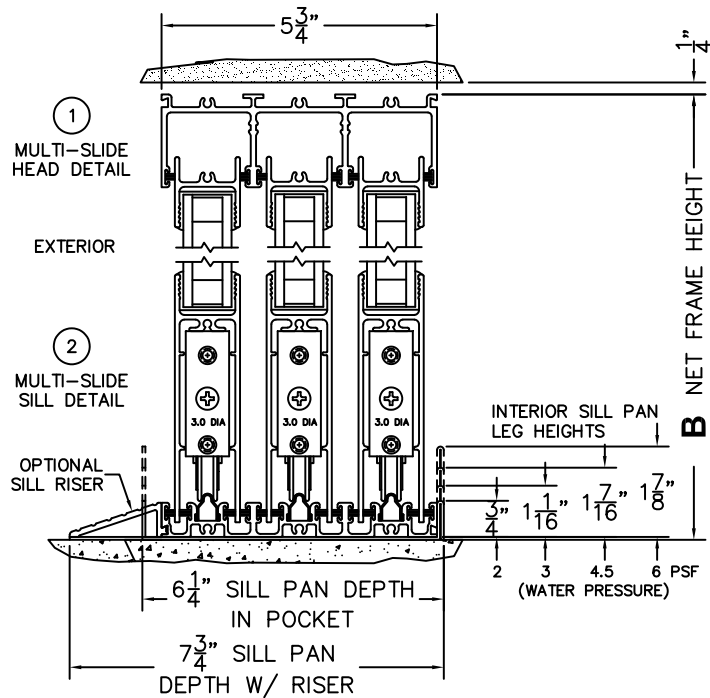

CALCULATED VALUES (FLEETWOOD SUPPLIED)

C(POCKET WIDTH)

D(NET FRAME WIDTH)

NOTES:

(USE RULER TO SCALE DIMENSIONS IN INCHES)

SCALE: 1/4

PXXXIXXP DOOR SHOWN

(USE RULER TO SCALE DIMENSIONS IN INCHES)

SCALE: 1/8

*CAUTION: WHEN CONSTRUCTING POCKET NOTE THAT DAYLIGHT WIDTH DOES NOT INCLUDE 1" SET BACK FOR POST INTERLOCKER.