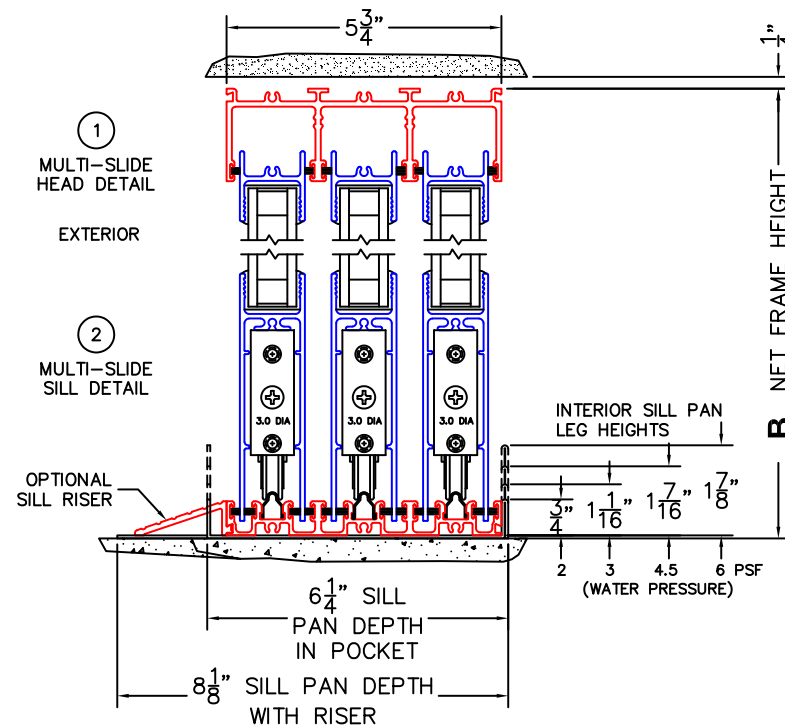

SILL PAN HEIGHT(INTERIOR LEG)
(3/4", 1-1/16", 1-7/16" OR 1-7/8")

CALCULATED VALUES (FLEETWOOD SUPPLIED)

C(POCKET WIDTH)

D(NET FRAME WIDTH)

NOTES:

(USE RULER TO SCALE DIMENSIONS IN INCHES)

SCALE: 1/4

PXXXIXXP DOOR SHOWN

(USE RULER TO SCALE DIMENSIONS IN INCHES)

SCALE: 1/4

*CAUTION: WHEN CONSTRUCTING POCKET NOTE THAT DAYLIGHT WIDTH DOES NOT INCLUDE 1" SET BACK FOR POST INTERLOCKER.