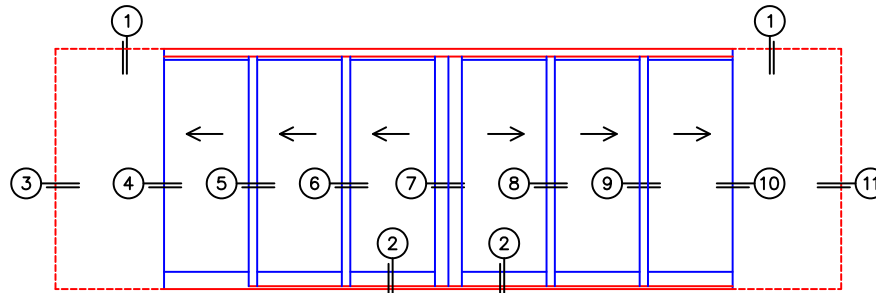

SILL PAN HEIGHT(INTERIOR LEG)
(3/4", 1-1/16", 1-7/16" OR 1-7/8")

CALCULATED VALUES (FLEETWOOD SUPPLIED)

C(POCKET WIDTH)

D(NET FRAME WIDTH)

NOTES:

(USE RULER TO SCALE DIMENSIONS IN INCHES)

SCALE: 1/4

PXXXIXXP DOOR SHOWN

(USE RULER TO SCALE DIMENSIONS IN INCHES)

SCALE: 1/4

*CAUTION: WHEN CONSTRUCTING POCKET NOTE THAT DAYLIGHT WIDTH DOES NOT INCLUDE 1" SET BACK FOR POST INTERLOCKER.