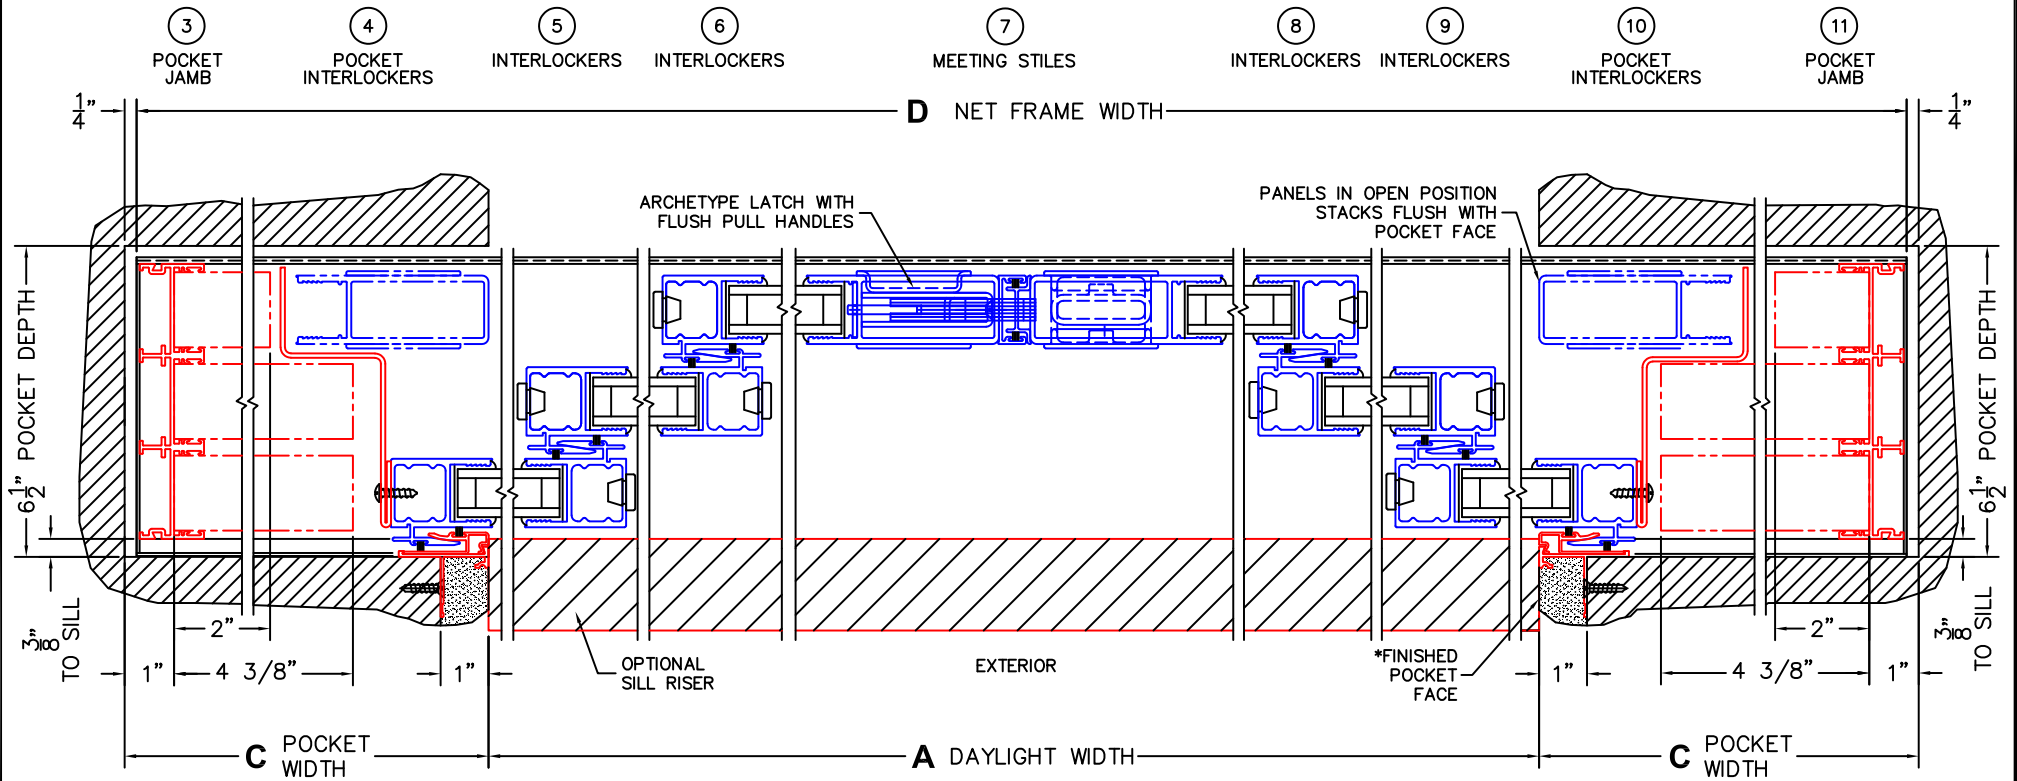

SILL PAN HEIGHT(INTERIOR LEG)
(3/4", 1-1/16", 1-7/16" OR 1-7/8")

CALCULATED VALUES (FLEETWOOD SUPPLIED)

C(POCKET WIDTH)

D(NET FRAME WIDTH)

NOTES:

(USE RULER TO SCALE DIMENSIONS IN INCHES)

SCALE: 1/4

PXXXIXXP DOOR SHOWN

(USE RULER TO SCALE DIMENSIONS IN INCHES)

SCALE: 1/4

*CAUTION: WHEN CONSTRUCTING POCKET NOTE THAT DAYLIGHT WIDTH DOES NOT INCLUDE 1" SET BACK FOR POST INTERLOCKER.