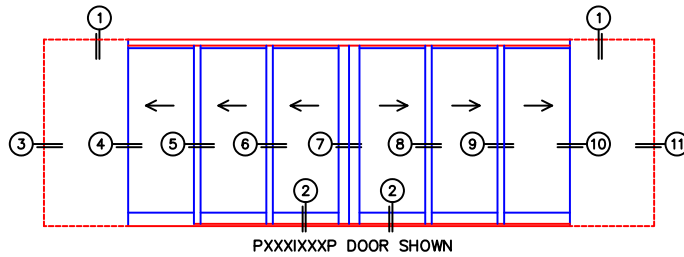

FLEETWOOD
WINDOWS & DOORS
FleetwoodUSA.com

NORWOOD 3070EX M/S
PXXXIXXP CUSTOM CONFIGURATION
NO SCREENS

ORDER NO.:

ITEM NO.:

REQUIRED DEALER INFO.

A (DAYLIGHT WIDTH)	
B (NET FRAME HEIGHT)	
SILL PAN HEIGHT (INTERIOR LEG) (3/4", 1-1/16", 1-7/16" OR 1-7/8")	

CALCULATED VALUES (FLEETWOOD SUPPLIED)

C (POCKET WIDTH)	
D (NET FRAME WIDTH)	

0 1 2 3 4 5 6

 (USE RULER TO SCALE DIMENSIONS IN INCHES)
SCALE: 1/4

NOTES:

(USE RULER TO SCALE DIMENSIONS IN INCHES)

SCALE: 1/4

*CAUTION: WHEN CONSTRUCTING POCKET NOTE THAT DAYLIGHT WIDTH DOES NOT INCLUDE 1" SET BACK FOR POST INTERLOCKER.