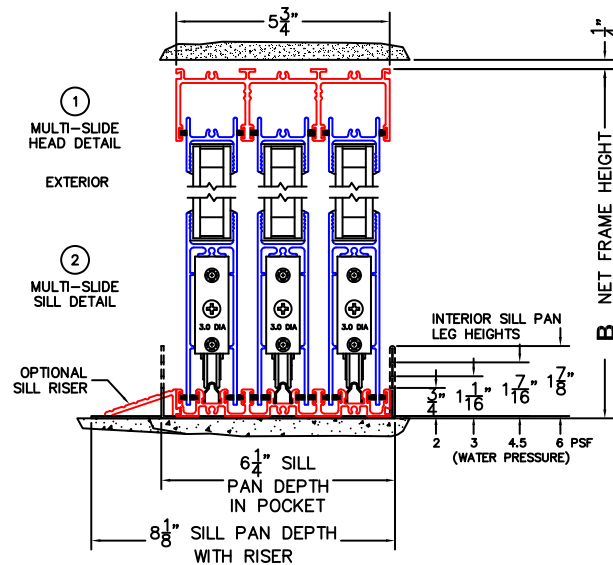

CALCULATED VALUES (FLEETWOOD SUPPLIED)

C (POCKET WIDTH)	
D (NET FRAME WIDTH)	

0 1 2 3 4 5 6

 (USE RULER TO SCALE DIMENSIONS IN INCHES)
SCALE: 1/4

NOTES:

(USE RULER TO SCALE DIMENSIONS IN INCHES)

SCALE: 1/4

*CAUTION: WHEN CONSTRUCTING POCKET NOTE THAT DAYLIGHT WIDTH DOES NOT INCLUDE 1" SET BACK FOR POST INTERLOCKER.