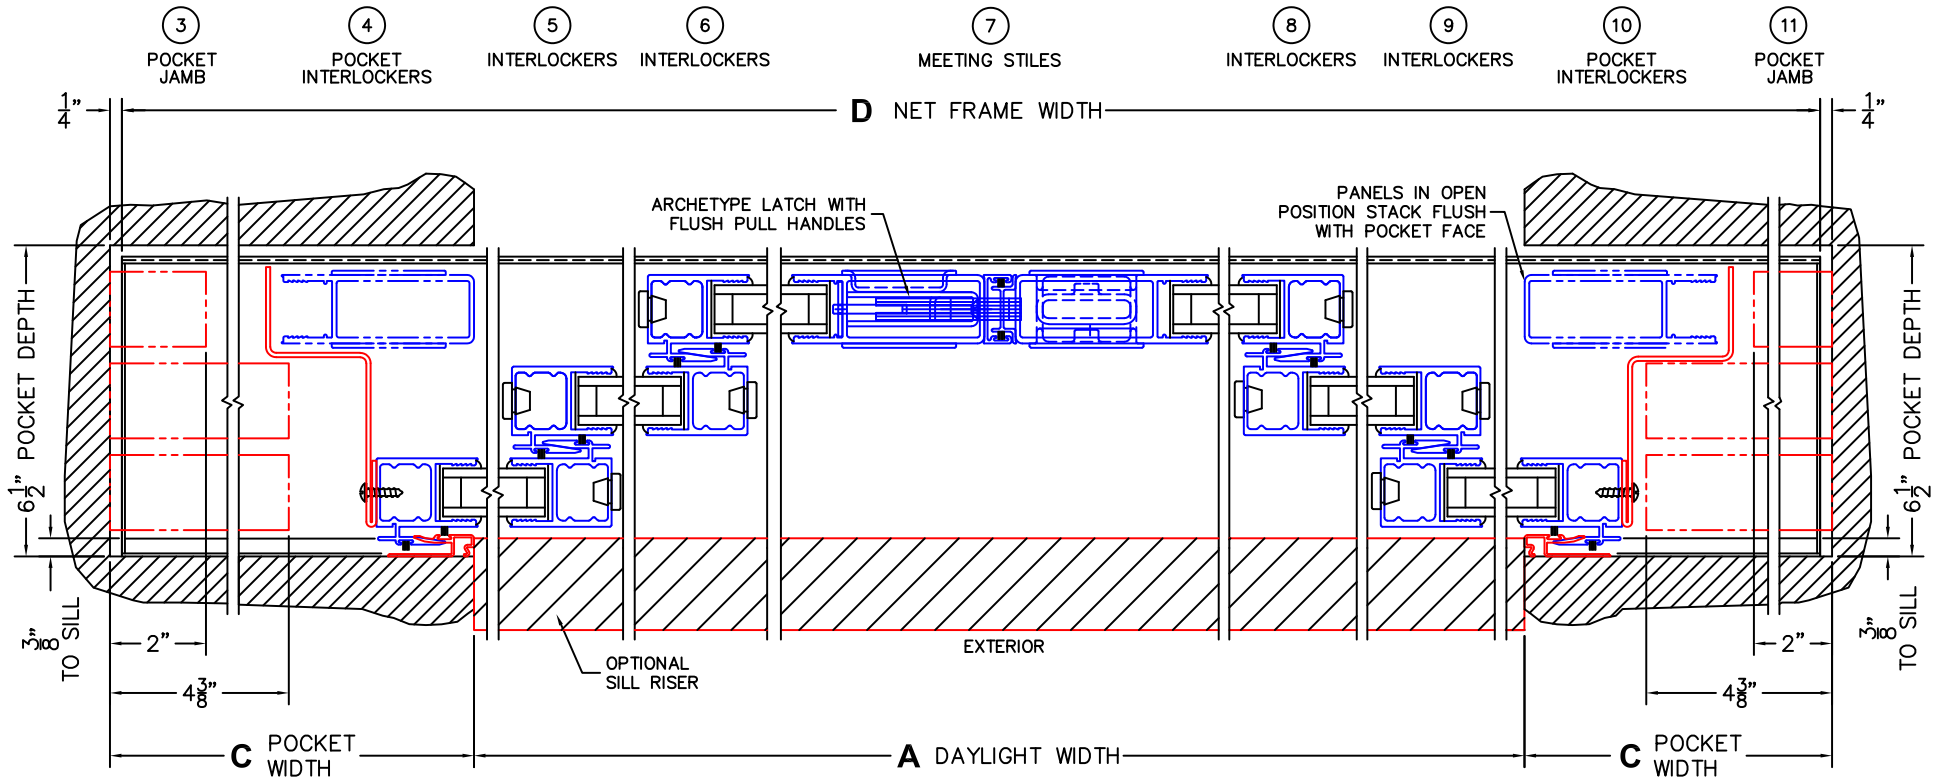

CALCULATED VALUES (FLEETWOOD SUPPLIED)

C (POCKET WIDTH)	
D (NET FRAME WIDTH)	

0 1 2 3 4 5 6

 (USE RULER TO SCALE DIMENSIONS IN INCHES)
SCALE: 1/4

NOTES:

(USE RULER TO SCALE DIMENSIONS IN INCHES)

SCALE: 1/4

*CAUTION: WHEN CONSTRUCTING POCKET NOTE THAT DAYLIGHT WIDTH DOES NOT INCLUDE 1" SET BACK FOR POST INTERLOCKER.