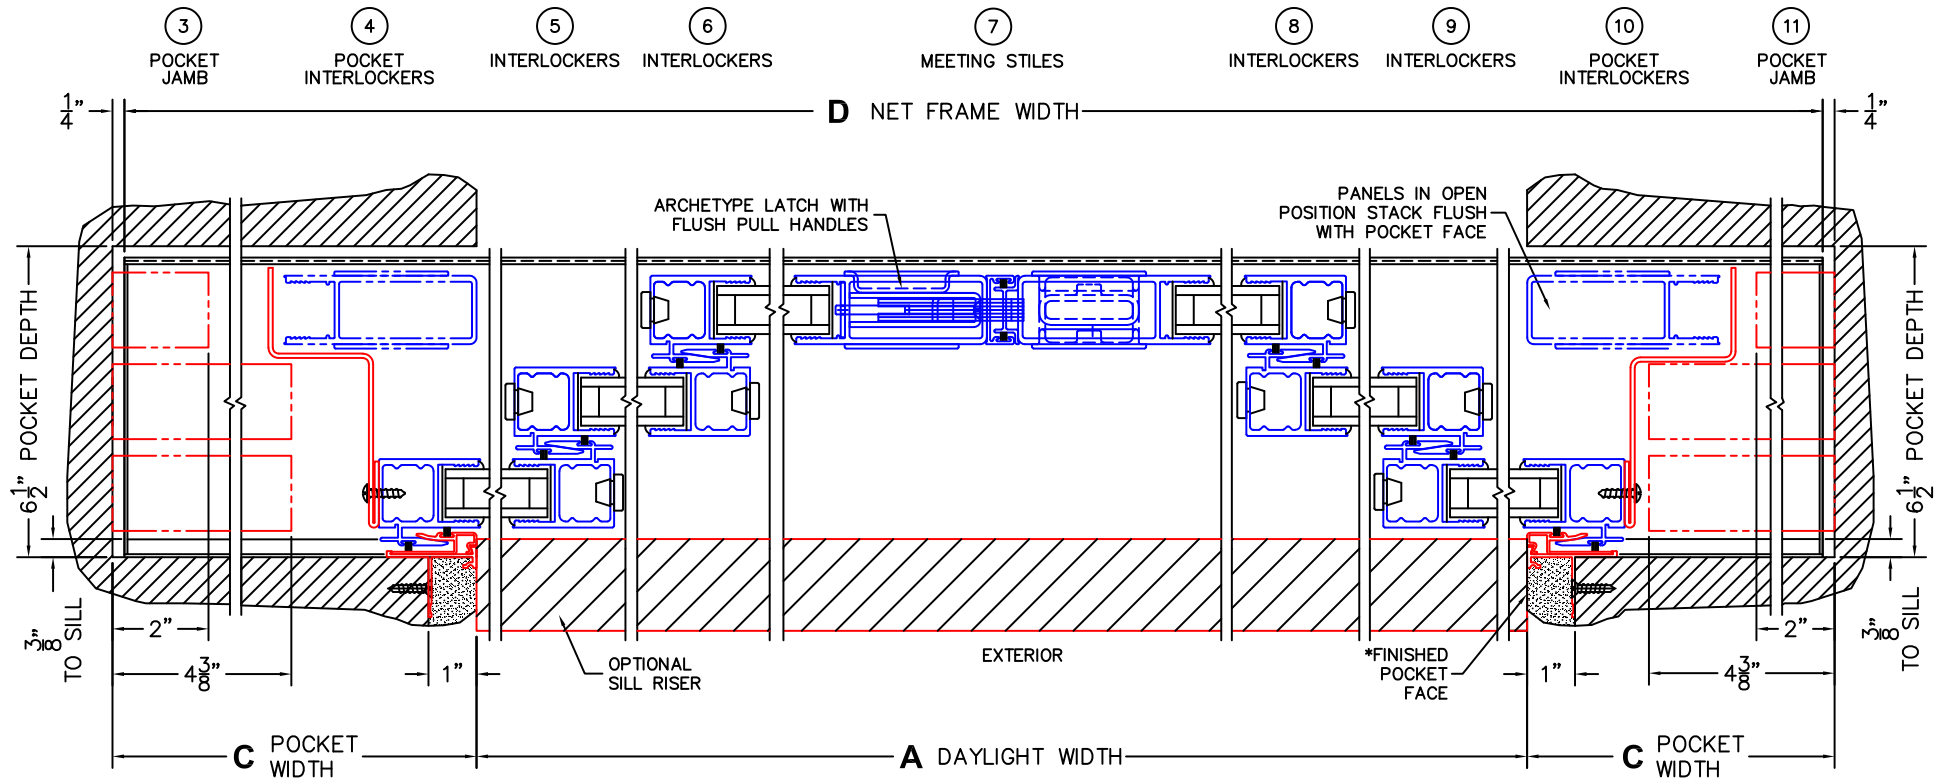

SILL PAN HEIGHT(INTERIOR LEG)
(3/4", 1-1/16", 1-7/16" OR 1-7/8")

CALCULATED VALUES (FLEETWOOD SUPPLIED)

C(POCKET WIDTH)

D(NET FRAME WIDTH)

NOTES:

(USE RULER TO SCALE DIMENSIONS IN INCHES)

SCALE: 1/4

PXXXIXXP DOOR SHOWN

(USE RULER TO SCALE DIMENSIONS IN INCHES)

SCALE: 1/4

*CAUTION: WHEN CONSTRUCTING POCKET NOTE THAT DAYLIGHT WIDTH DOES NOT INCLUDE 1" SET BACK FOR POST INTERLOCKER.