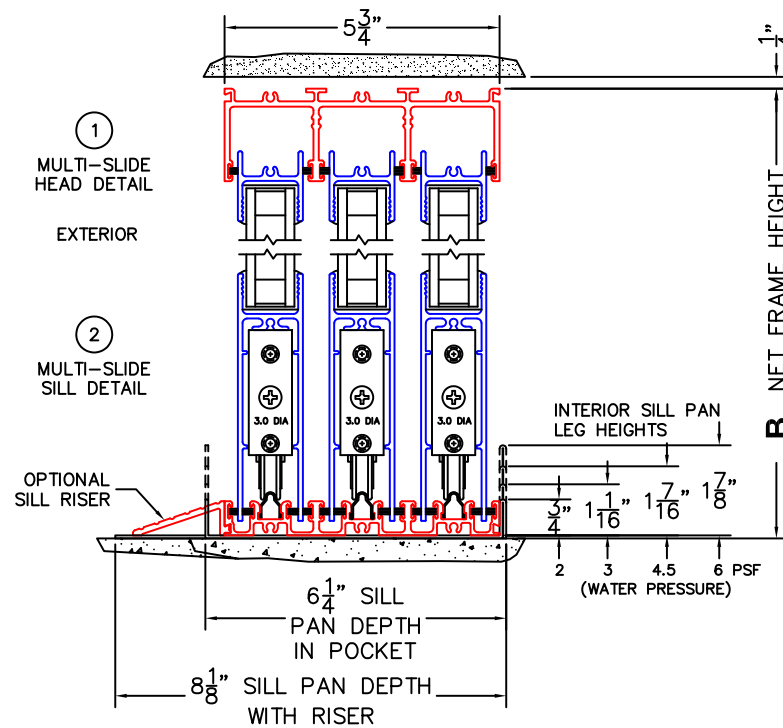

SILL PAN HEIGHT(INTERIOR LEG)
(3/4", 1-1/16", 1-7/16" OR 1-7/8")

CALCULATED VALUES (FLEETWOOD SUPPLIED)

C(POCKET WIDTH)

D(NET FRAME WIDTH)

NOTES:

(USE RULER TO SCALE DIMENSIONS IN INCHES)

SCALE: 1/4

PXXXIXXP DOOR SHOWN

(USE RULER TO SCALE DIMENSIONS IN INCHES)

SCALE: 1/4

*CAUTION: WHEN CONSTRUCTING POCKET NOTE THAT DAYLIGHT WIDTH DOES NOT INCLUDE 1" SET BACK FOR POST INTERLOCKER.