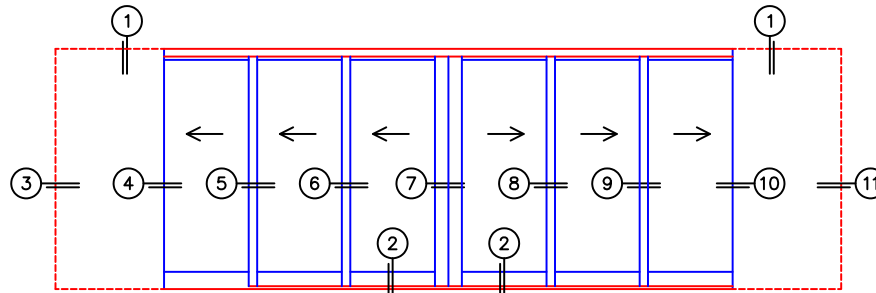

SILL PAN HEIGHT(INTERIOR LEG)
(3/4", 1-1/16", 1-7/16" OR 1-7/8")

CALCULATED VALUES (FLEETWOOD SUPPLIED)

C(POCKET WIDTH)

D(NET FRAME WIDTH)

NOTES:

(USE RULER TO SCALE DIMENSIONS IN INCHES)

SCALE: 1/4

PXXXIXXP DOOR SHOWN

(USE RULER TO SCALE DIMENSIONS IN INCHES)

SCALE: 1/4

*CAUTION: WHEN CONSTRUCTING POCKET NOTE THAT DAYLIGHT WIDTH DOES NOT INCLUDE 1" SET BACK FOR POST INTERLOCKER.