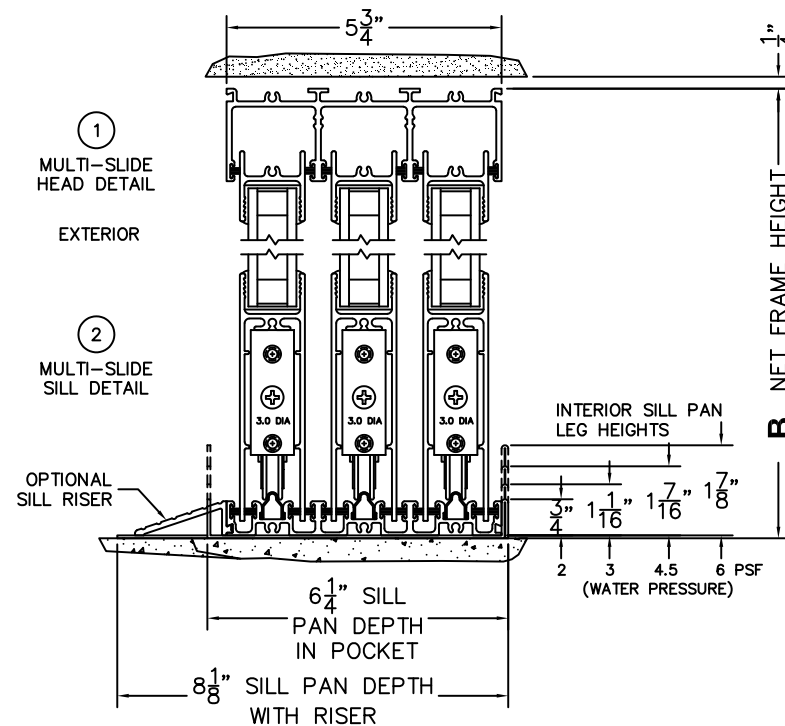

SILL PAN HEIGHT(INTERIOR LEG)
(3/4", 1-1/16", 1-7/16" OR 1-7/8")

CALCULATED VALUES (FLEETWOOD SUPPLIED)

C(POCKET WIDTH)

D(NET FRAME WIDTH)

NOTES:

(USE RULER TO SCALE DIMENSIONS IN INCHES)

SCALE: 1/4

PXXXIXXP DOOR SHOWN

(USE RULER TO SCALE DIMENSIONS IN INCHES)

SCALE: 1/4

*CAUTION: WHEN CONSTRUCTING POCKET NOTE THAT DAYLIGHT WIDTH DOES NOT INCLUDE 1" SET BACK FOR POST INTERLOCKER.