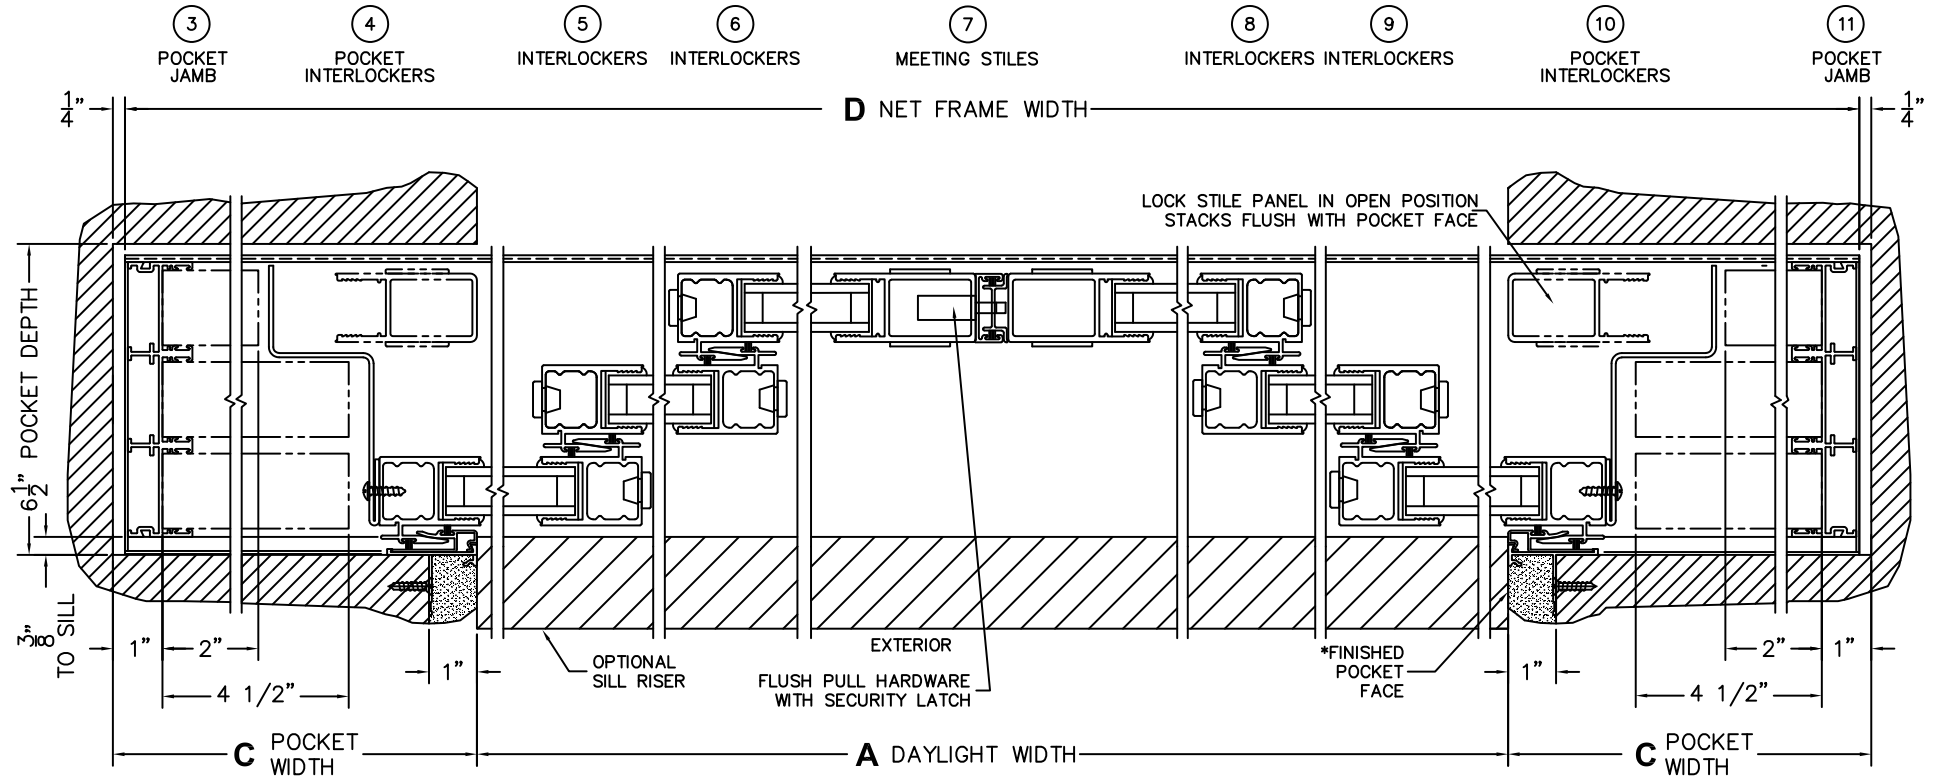

SILL PAN HEIGHT(INTERIOR LEG)
(3/4", 1-1/16", 1-7/16" OR 1-7/8")

CALCULATED VALUES (FLEETWOOD SUPPLIED)

C(POCKET WIDTH)

D(NET FRAME WIDTH)

NOTES:

(USE RULER TO SCALE DIMENSIONS IN INCHES)

SCALE: 1/4

PXXXIXXP DOOR SHOWN

(USE RULER TO SCALE DIMENSIONS IN INCHES)

SCALE: 1/4

*CAUTION: WHEN CONSTRUCTING POCKET NOTE THAT DAYLIGHT WIDTH DOES NOT INCLUDE 1" SET BACK FOR POST INTERLOCKER.