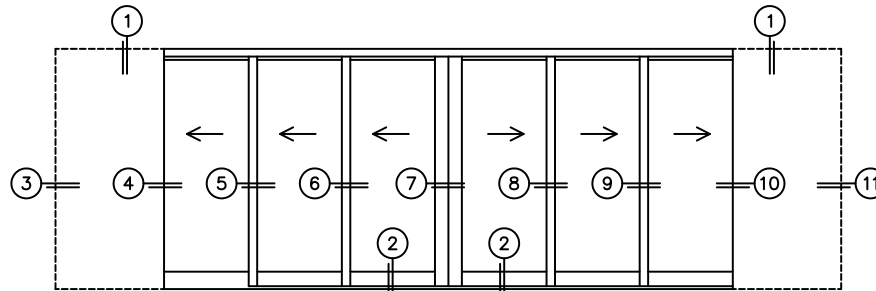

SILL PAN HEIGHT(INTERIOR LEG)
(3/4", 1-1/16", 1-7/16" OR 1-7/8")

CALCULATED VALUES (FLEETWOOD SUPPLIED)

C(POCKET WIDTH)

D(NET FRAME WIDTH)

NOTES:

(USE RULER TO SCALE DIMENSIONS IN INCHES)

SCALE: 1/4

PXXXIXXP DOOR SHOWN

(USE RULER TO SCALE DIMENSIONS IN INCHES)

SCALE: 1/4

*CAUTION: WHEN CONSTRUCTING POCKET NOTE THAT DAYLIGHT WIDTH DOES NOT INCLUDE 1" SET BACK FOR POST INTERLOCKER.