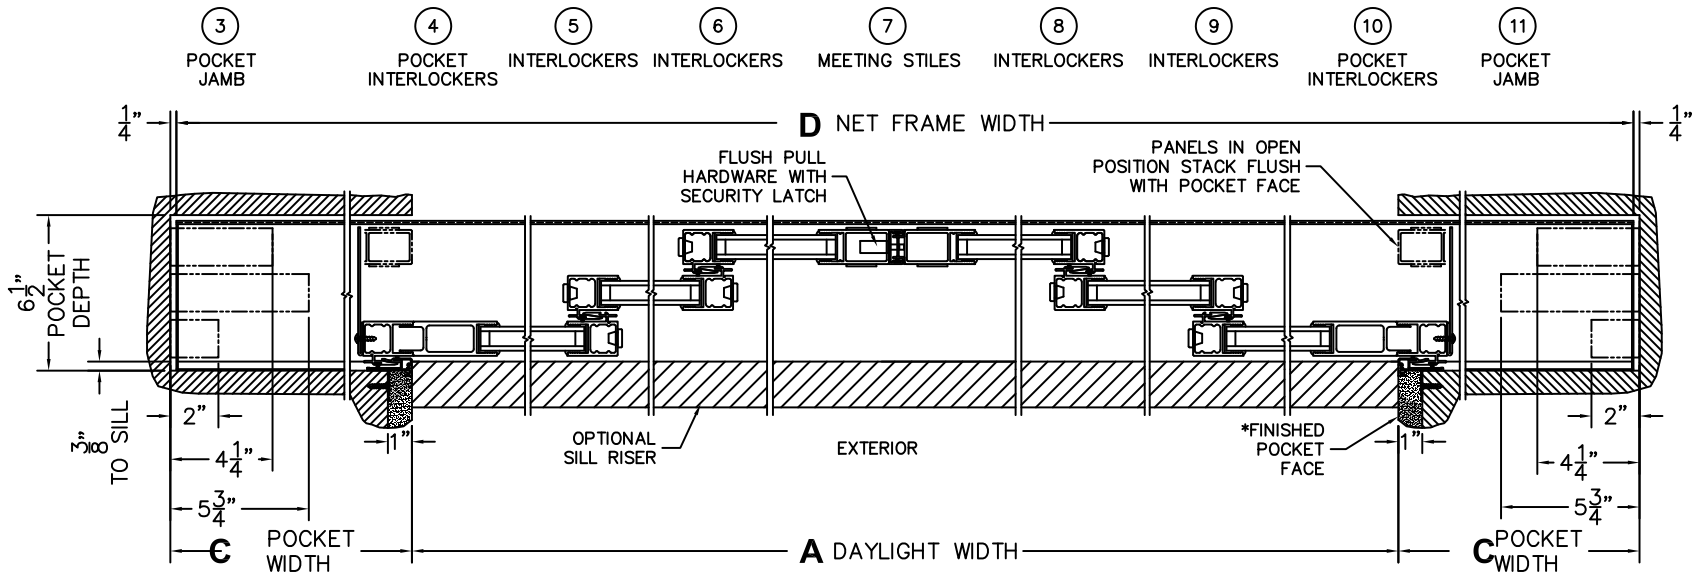

CALCULATED VALUES (FLEETWOOD SUPPLIED)

C(POCKET WIDTH)

D(NET FRAME WIDTH)

NOTES:

(USE RULER TO SCALE DIMENSIONS IN INCHES)

SCALE: 1/4

PXXXIXXP DOOR SHOWN

(USE RULER TO SCALE DIMENSIONS IN INCHES)

SCALE: 1/8

*CAUTION: WHEN CONSTRUCTING POCKET NOTE THAT DAYLIGHT WIDTH DOES NOT INCLUDE 1" SET BACK FOR POST INTERLOCKER.