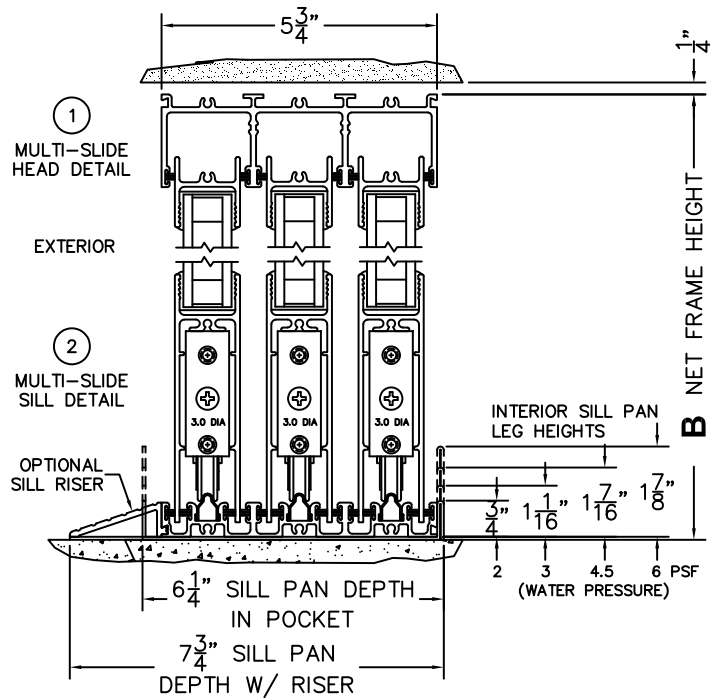

CALCULATED VALUES (FLEETWOOD SUPPLIED)

C(POCKET WIDTH)

D(NET FRAME WIDTH)

NOTES:

(USE RULER TO SCALE DIMENSIONS IN INCHES)

SCALE: 1/4

PXXXIXXP DOOR SHOWN

(USE RULER TO SCALE DIMENSIONS IN INCHES)

SCALE: 1/8

*CAUTION: WHEN CONSTRUCTING POCKET NOTE THAT DAYLIGHT WIDTH DOES NOT INCLUDE 1" SET BACK FOR POST INTERLOCKER.