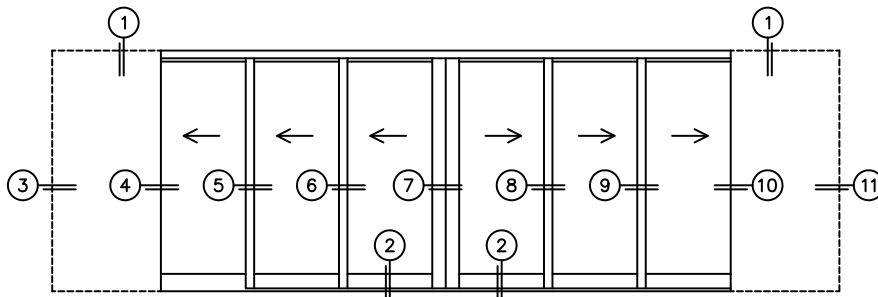

CALCULATED VALUES (FLEETWOOD SUPPLIED)

C(POCKET WIDTH)

D(NET FRAME WIDTH)

NOTES:

(USE RULER TO SCALE DIMENSIONS IN INCHES)

SCALE: 1/4

PXXXIXXP DOOR SHOWN

(USE RULER TO SCALE DIMENSIONS IN INCHES)

SCALE: 1/8

*CAUTION: WHEN CONSTRUCTING POCKET NOTE THAT DAYLIGHT WIDTH DOES NOT INCLUDE 1" SET BACK FOR POST INTERLOCKER.