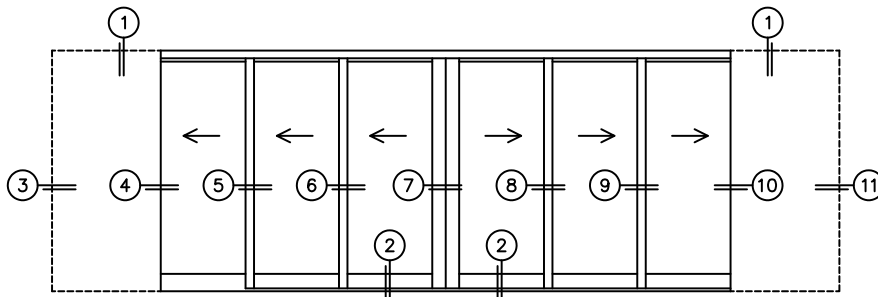

SILL PAN HEIGHT (INTERIOR LEG)  
(3/4", 1-1/16", 1-7/16" OR 1-7/8")

CALCULATED VALUES (FLEETWOOD SUPPLIED)

**C**(POCKET WIDTH)

**D**(NET FRAME WIDTH)

NOTES:

(USE RULER TO SCALE DIMENSIONS IN INCHES)

SCALE: 1/4

PXXXIXXP DOOR SHOWN

(USE RULER TO SCALE DIMENSIONS IN INCHES)

SCALE: 1/8

\*CAUTION: WHEN CONSTRUCTING POCKET NOTE THAT DAYLIGHT WIDTH DOES NOT INCLUDE 1" SET BACK FOR POST INTERLOCKER.