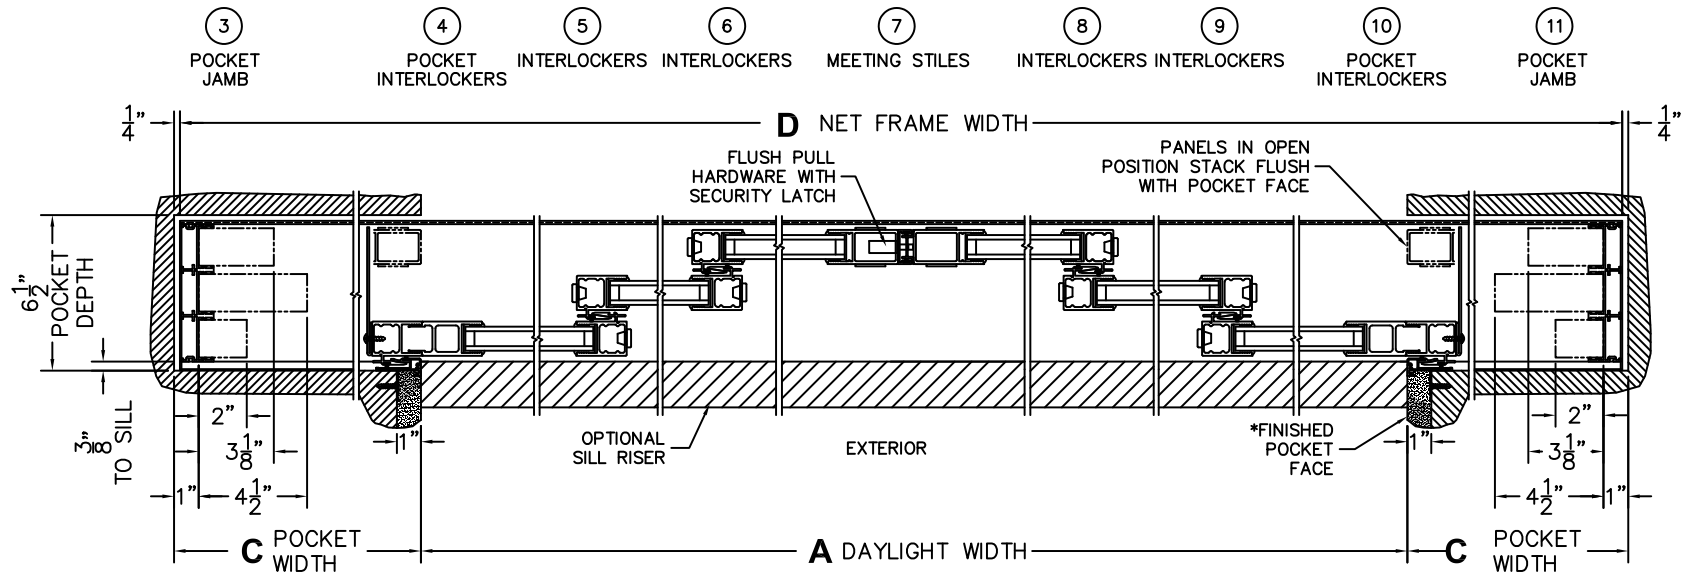

SILL PAN HEIGHT (INTERIOR LEG)  
(3/4", 1-1/16", 1-7/16" OR 1-7/8")

CALCULATED VALUES (FLEETWOOD SUPPLIED)

**C**(POCKET WIDTH)

**D**(NET FRAME WIDTH)

NOTES:

(USE RULER TO SCALE DIMENSIONS IN INCHES)

SCALE: 1/4

PXXXIXXP DOOR SHOWN

(USE RULER TO SCALE DIMENSIONS IN INCHES)

SCALE: 1/8

\*CAUTION: WHEN CONSTRUCTING POCKET NOTE THAT DAYLIGHT WIDTH DOES NOT INCLUDE 1" SET BACK FOR POST INTERLOCKER.