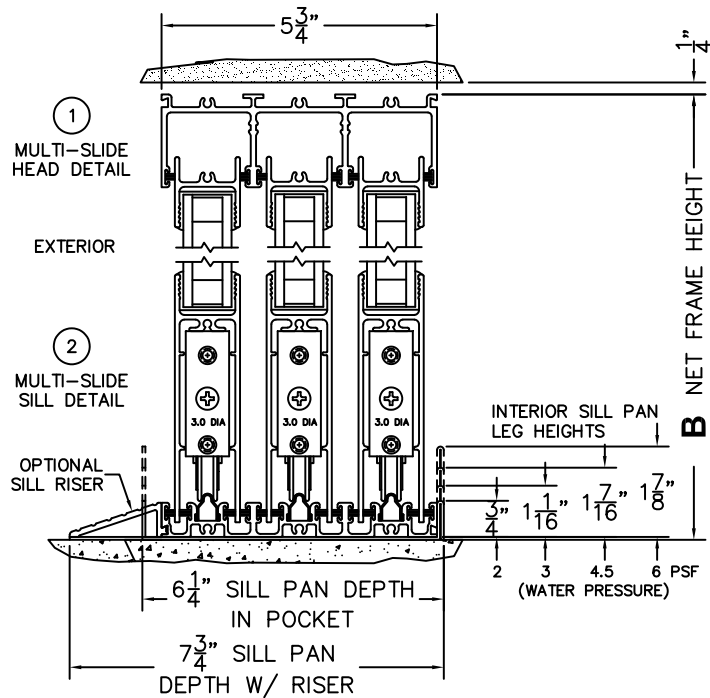

SILL PAN HEIGHT (INTERIOR LEG)  
(3/4", 1-1/16", 1-7/16" OR 1-7/8")

CALCULATED VALUES (FLEETWOOD SUPPLIED)

**C**(POCKET WIDTH)

**D**(NET FRAME WIDTH)

NOTES:

(USE RULER TO SCALE DIMENSIONS IN INCHES)

SCALE: 1/4

PXXXIXXP DOOR SHOWN

(USE RULER TO SCALE DIMENSIONS IN INCHES)

SCALE: 1/8

\*CAUTION: WHEN CONSTRUCTING POCKET NOTE THAT DAYLIGHT WIDTH DOES NOT INCLUDE 1" SET BACK FOR POST INTERLOCKER.