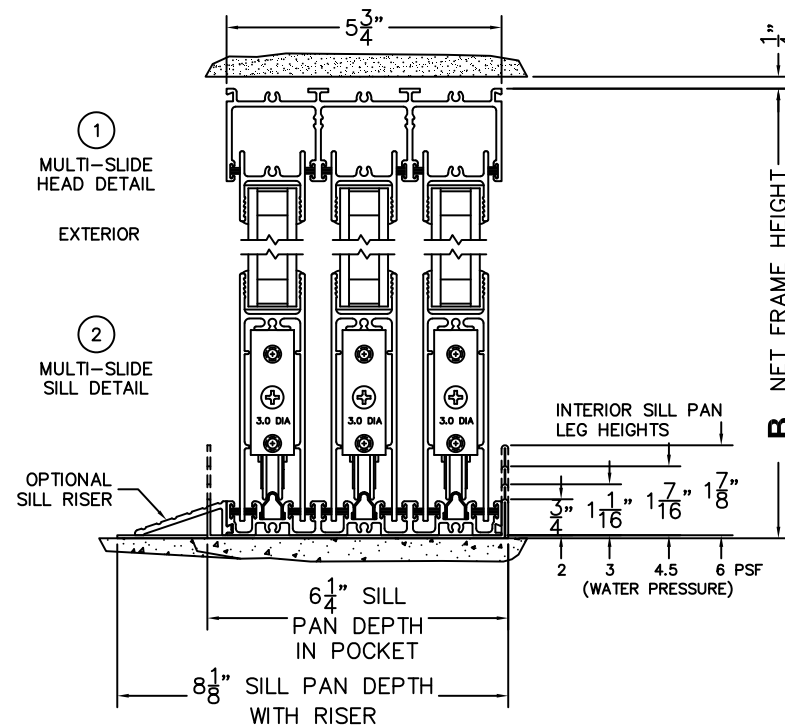

(USE RULER TO SCALE DIMENSIONS IN INCHES)

SCALE: 1/4

PXXXIXXP DOOR SHOWN

CALCULATED VALUES (FLEETWOOD SUPPLIED)

C (POCKET WIDTH)	
D (NET FRAME WIDTH)	

NOTES:

(USE RULER TO SCALE DIMENSIONS IN INCHES)

SCALE: 1/4

*CAUTION: WHEN CONSTRUCTING POCKET NOTE THAT DAYLIGHT WIDTH DOES NOT INCLUDE 1" SET BACK FOR POST INTERLOCKER.