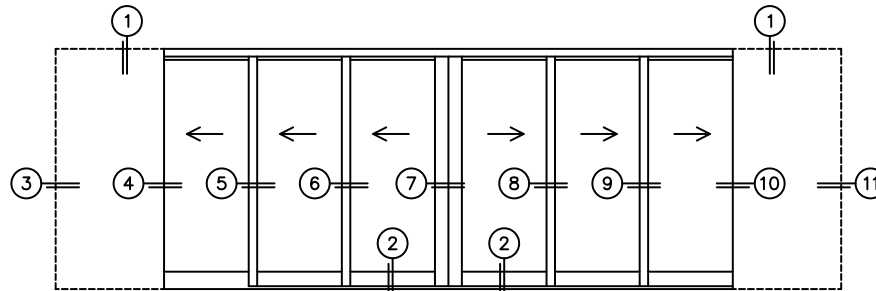

FLEETWOOD
WINDOWS & DOORS
FleetwoodUSA.com

NORWOOD 3070EX M/S

PXXXIXXP STANDARD CONFIGURATION
NO SCREENS

ORDER NO.:

ITEM NO.:

REQUIRED DEALER INFO.

A (DAYLIGHT WIDTH)	
B (NET FRAME HEIGHT)	
SILL PAN HEIGHT(INTEIOR LEG) (3/4", 1-1/16", 1-7/16" OR 1-7/8")	

(USE RULER TO SCALE DIMENSIONS IN INCHES)

SCALE: 1/4

PXXXIXXP DOOR SHOWN

CALCULATED VALUES (FLEETWOOD SUPPLIED)

C (POCKET WIDTH)	
D (NET FRAME WIDTH)	

NOTES:

(USE RULER TO SCALE DIMENSIONS IN INCHES)

SCALE: 1/4

*CAUTION: WHEN CONSTRUCTING POCKET NOTE THAT DAYLIGHT WIDTH DOES NOT INCLUDE 1" SET BACK FOR POST INTERLOCKER.