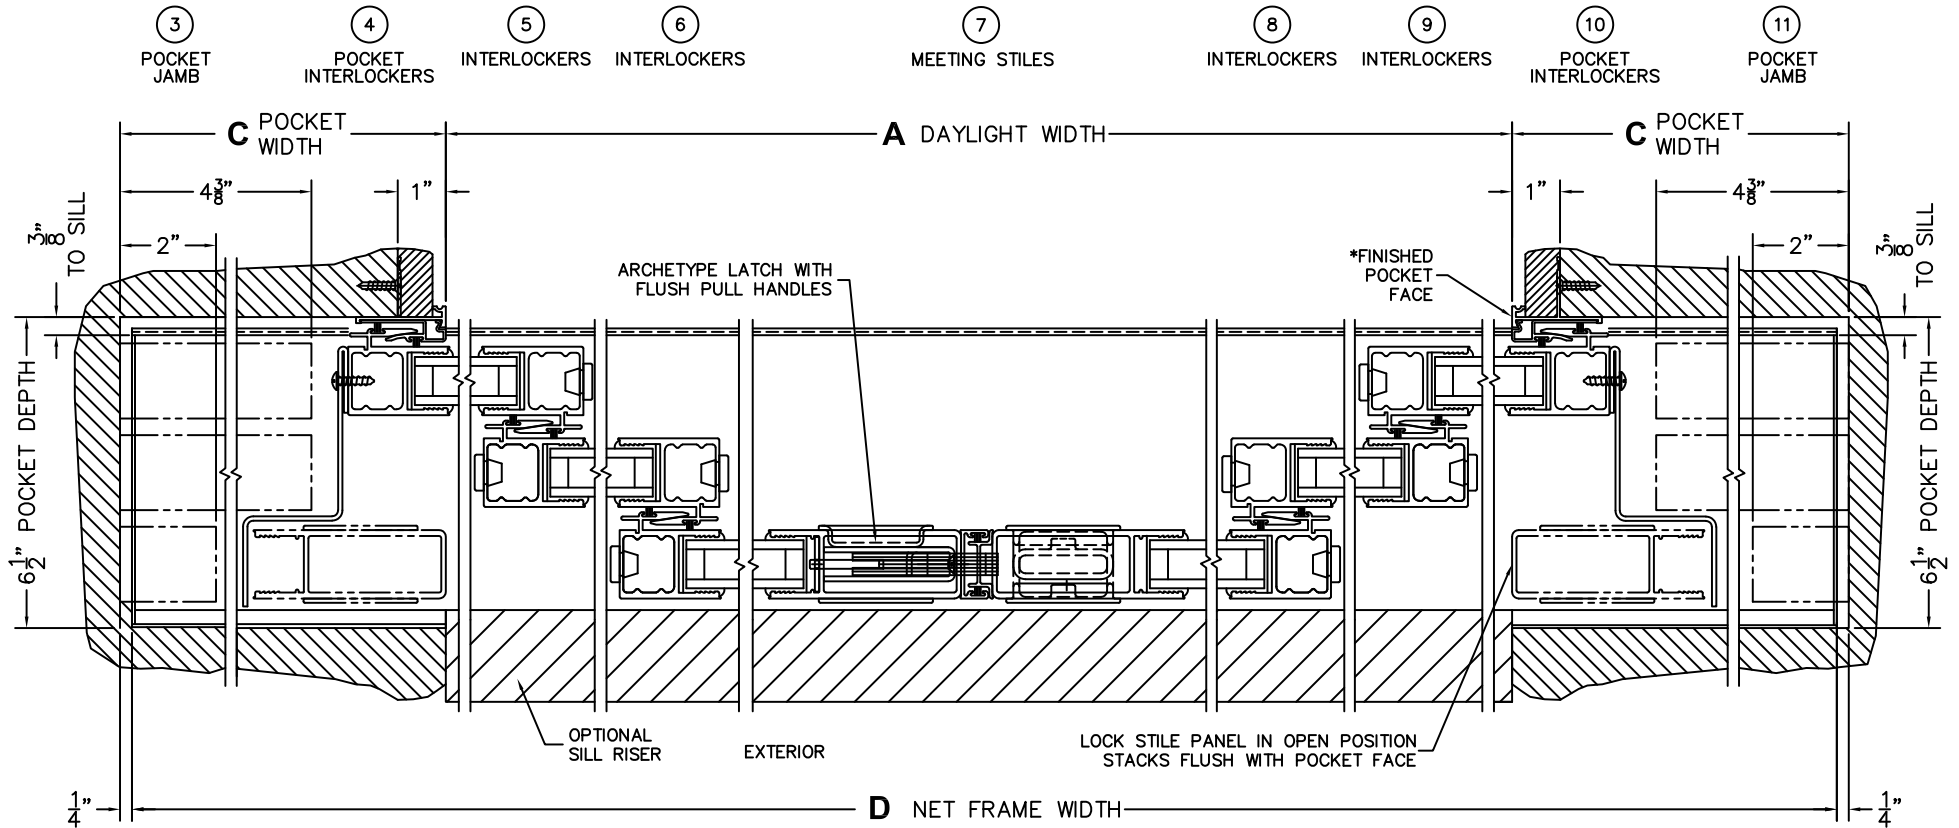

(USE RULER TO SCALE DIMENSIONS IN INCHES)

SCALE: 1/4

PXXXIXXP DOOR SHOWN

CALCULATED VALUES (FLEETWOOD SUPPLIED)

C (POCKET WIDTH)	
D (NET FRAME WIDTH)	

NOTES:

(USE RULER TO SCALE DIMENSIONS IN INCHES)

SCALE: 1/4

*CAUTION: WHEN CONSTRUCTING POCKET NOTE THAT DAYLIGHT WIDTH DOES NOT INCLUDE 1" SET BACK FOR POST INTERLOCKER.