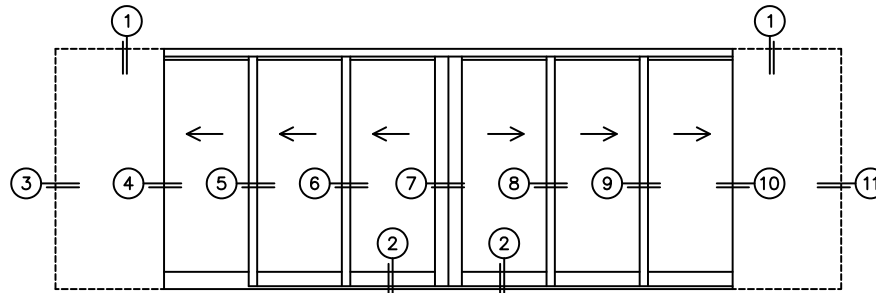

SILL PAN HEIGHT(INTEIOR LEG)
(3/4", 1-1/16", 1-7/16" OR 1-7/8")

CALCULATED VALUES (FLEETWOOD SUPPLIED)

C(POCKET WIDTH)

D(NET FRAME WIDTH)

NOTES:

(USE RULER TO SCALE DIMENSIONS IN INCHES)

SCALE: 1/4

PXXXIXXP DOOR SHOWN

FLEETWOOD
WINDOWS & DOORS
FleetwoodUSA.com

NORWOOD 3070EX M/S

PXXXIXXP STANDARD CONFIGURATION
NO SCREENS

ORDER NO.:

ITEM NO.:

(USE RULER TO SCALE DIMENSIONS IN INCHES)

SCALE: 1/4

*CAUTION: WHEN CONSTRUCTING POCKET NOTE THAT DAYLIGHT WIDTH DOES NOT INCLUDE 1" SET BACK FOR POST INTERLOCKER.