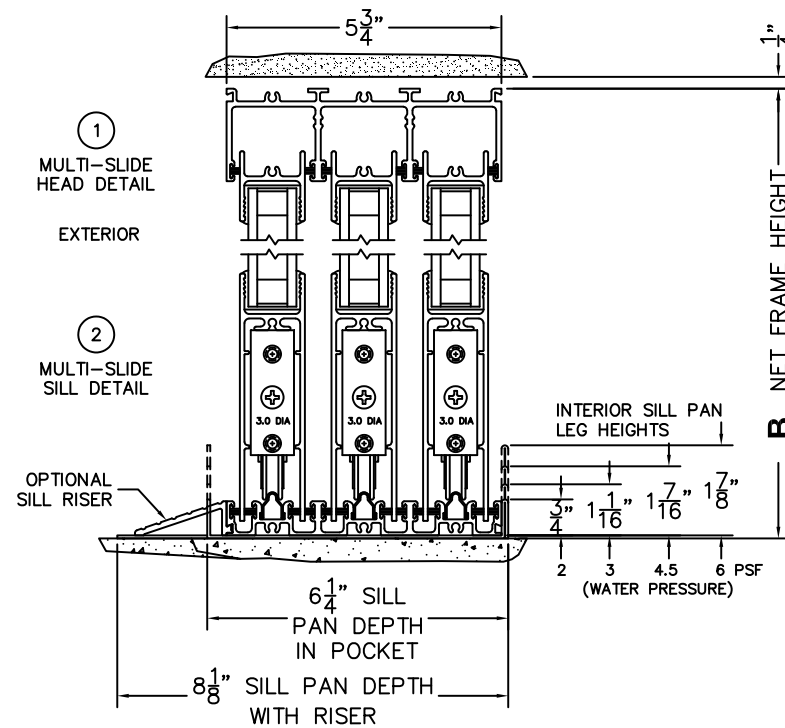

SILL PAN HEIGHT(INTEIOR LEG)
(3/4", 1-1/16", 1-7/16" OR 1-7/8")

CALCULATED VALUES (FLEETWOOD SUPPLIED)

C(POCKET WIDTH)

D(NET FRAME WIDTH)

NOTES:

(USE RULER TO SCALE DIMENSIONS IN INCHES)

SCALE: 1/4

PXXXIXXP DOOR SHOWN

FLEETWOOD
WINDOWS & DOORS
FleetwoodUSA.com

NORWOOD 3070EX M/S

PXXXIXXP STANDARD CONFIGURATION
NO SCREENS

ORDER NO.:

ITEM NO.:

(USE RULER TO SCALE DIMENSIONS IN INCHES)

SCALE: 1/4

*CAUTION: WHEN CONSTRUCTING POCKET NOTE THAT DAYLIGHT WIDTH DOES NOT INCLUDE 1" SET BACK FOR POST INTERLOCKER.