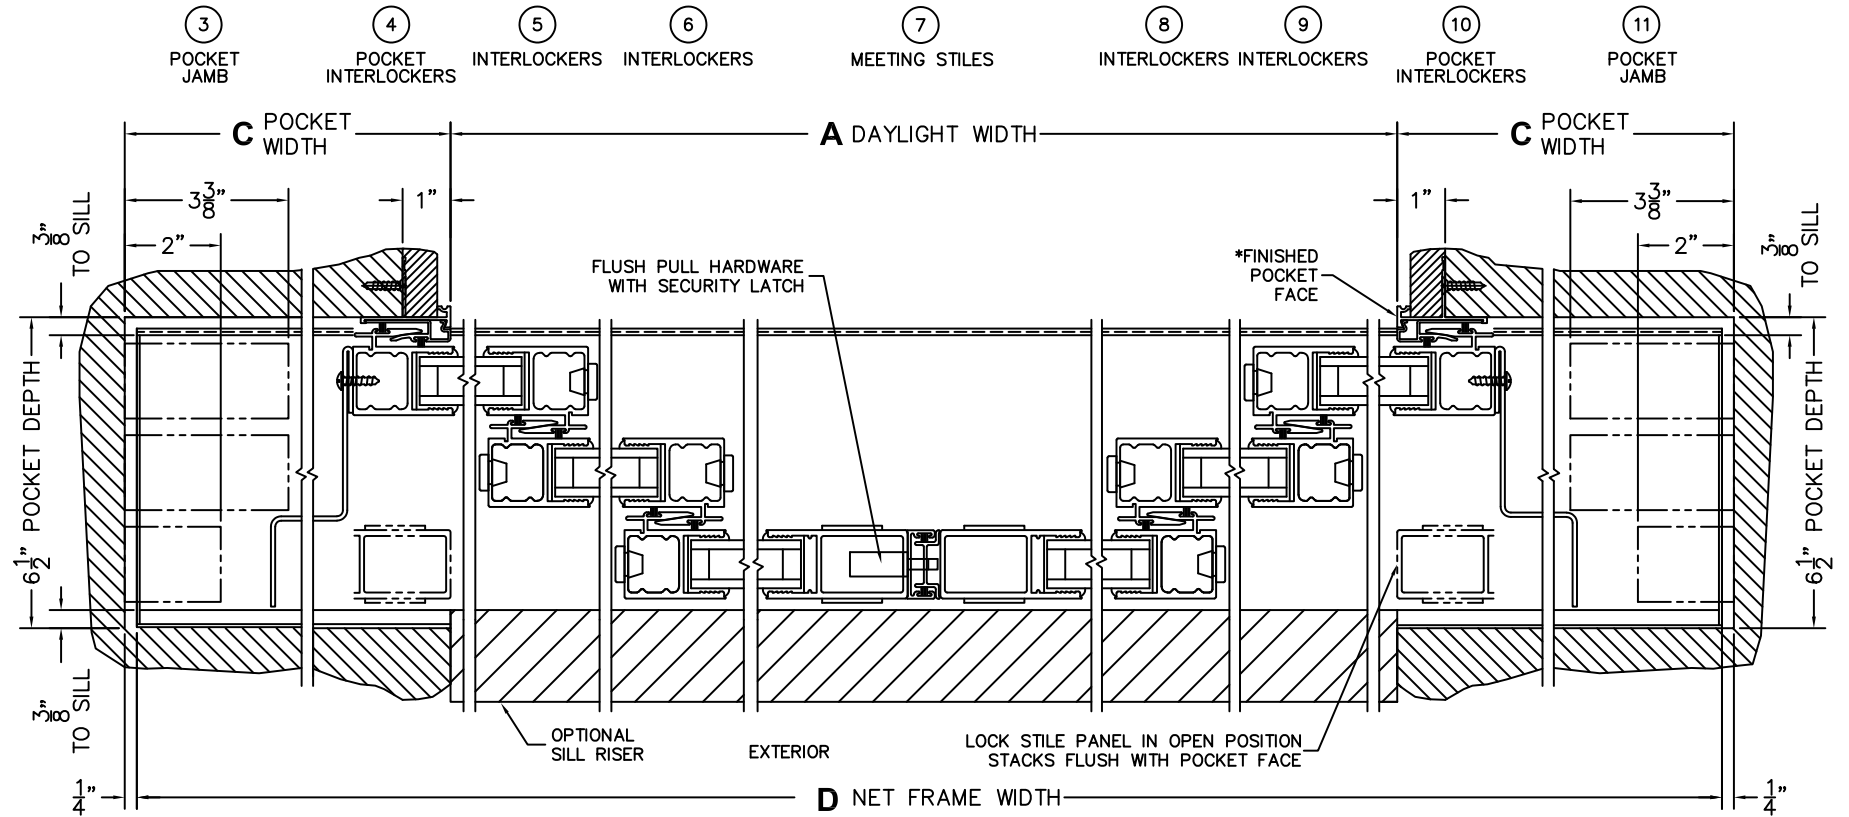

SILL PAN HEIGHT(INTEIOR LEG)
(3/4", 1-1/16", 1-7/16" OR 1-7/8")

CALCULATED VALUES (FLEETWOOD SUPPLIED)

C(POCKET WIDTH)

D(NET FRAME WIDTH)

NOTES:

(USE RULER TO SCALE DIMENSIONS IN INCHES)

SCALE: 1/4

PXXXIXXP DOOR SHOWN

FLEETWOOD
WINDOWS & DOORS
FleetwoodUSA.com

NORWOOD 3070EX M/S

PXXXIXXP STANDARD CONFIGURATION
NO SCREENS

ORDER NO.:

ITEM NO.:

(USE RULER TO SCALE DIMENSIONS IN INCHES)

SCALE: 1/4

*CAUTION: WHEN CONSTRUCTING POCKET NOTE THAT DAYLIGHT WIDTH DOES NOT INCLUDE 1" SET BACK FOR POST INTERLOCKER.