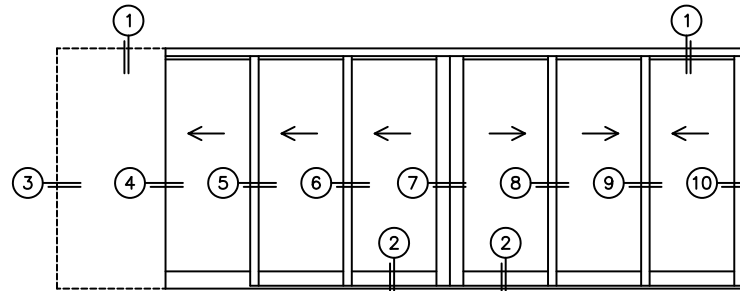

SILL PAN HEIGHT(INTERIOR LEG)
(3/4", 1-1/16", 1-7/16" OR 1-7/8")

CALCULATED VALUES (FLEETWOOD SUPPLIED)

C(POCKET WIDTH)

D(NET FRAME WIDTH)

NOTES:

(USE RULER TO SCALE DIMENSIONS IN INCHES)

SCALE: 1/4

PXXXIXXX DOOR SHOWN

FLEETWOOD
WINDOWS & DOORS
FleetwoodUSA.com

NORWOOD 3070EX M/S

PXXXIXXX STANDARD CONFIGURATION
NO SCREENS

ORDER NO.:

ITEM NO.:

(USE RULER TO SCALE DIMENSIONS IN INCHES)

SCALE: 1/4

*CAUTION: WHEN CONSTRUCTING POCKET NOTE THAT DAYLIGHT WIDTH DOES NOT INCLUDE 1" SET BACK FOR POST INTERLOCKER.