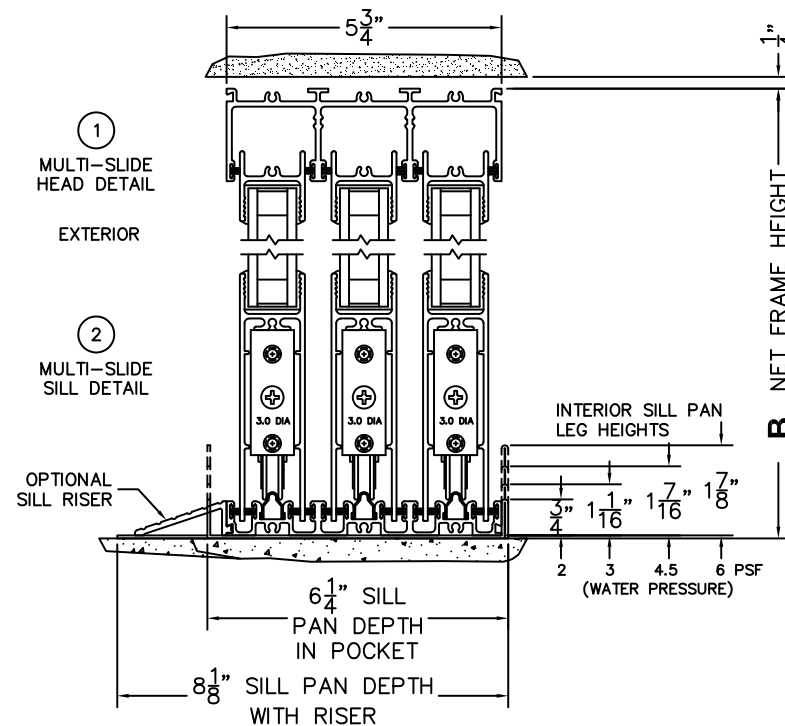

SILL PAN HEIGHT(INTERIOR LEG)
(3/4", 1-1/16", 1-7/16" OR 1-7/8")

CALCULATED VALUES (FLEETWOOD SUPPLIED)

C(POCKET WIDTH)

D(NET FRAME WIDTH)

NOTES:

(USE RULER TO SCALE DIMENSIONS IN INCHES)

SCALE: 1/4

PXXXIXXX DOOR SHOWN

FLEETWOOD
WINDOWS & DOORS
FleetwoodUSA.com

NORWOOD 3070EX M/S

PXXXIXXX STANDARD CONFIGURATION
NO SCREENS

ORDER NO.:

ITEM NO.:

(USE RULER TO SCALE DIMENSIONS IN INCHES)

SCALE: 1/4

*CAUTION: WHEN CONSTRUCTING POCKET NOTE THAT DAYLIGHT WIDTH DOES NOT INCLUDE 1" SET BACK FOR POST INTERLOCKER.