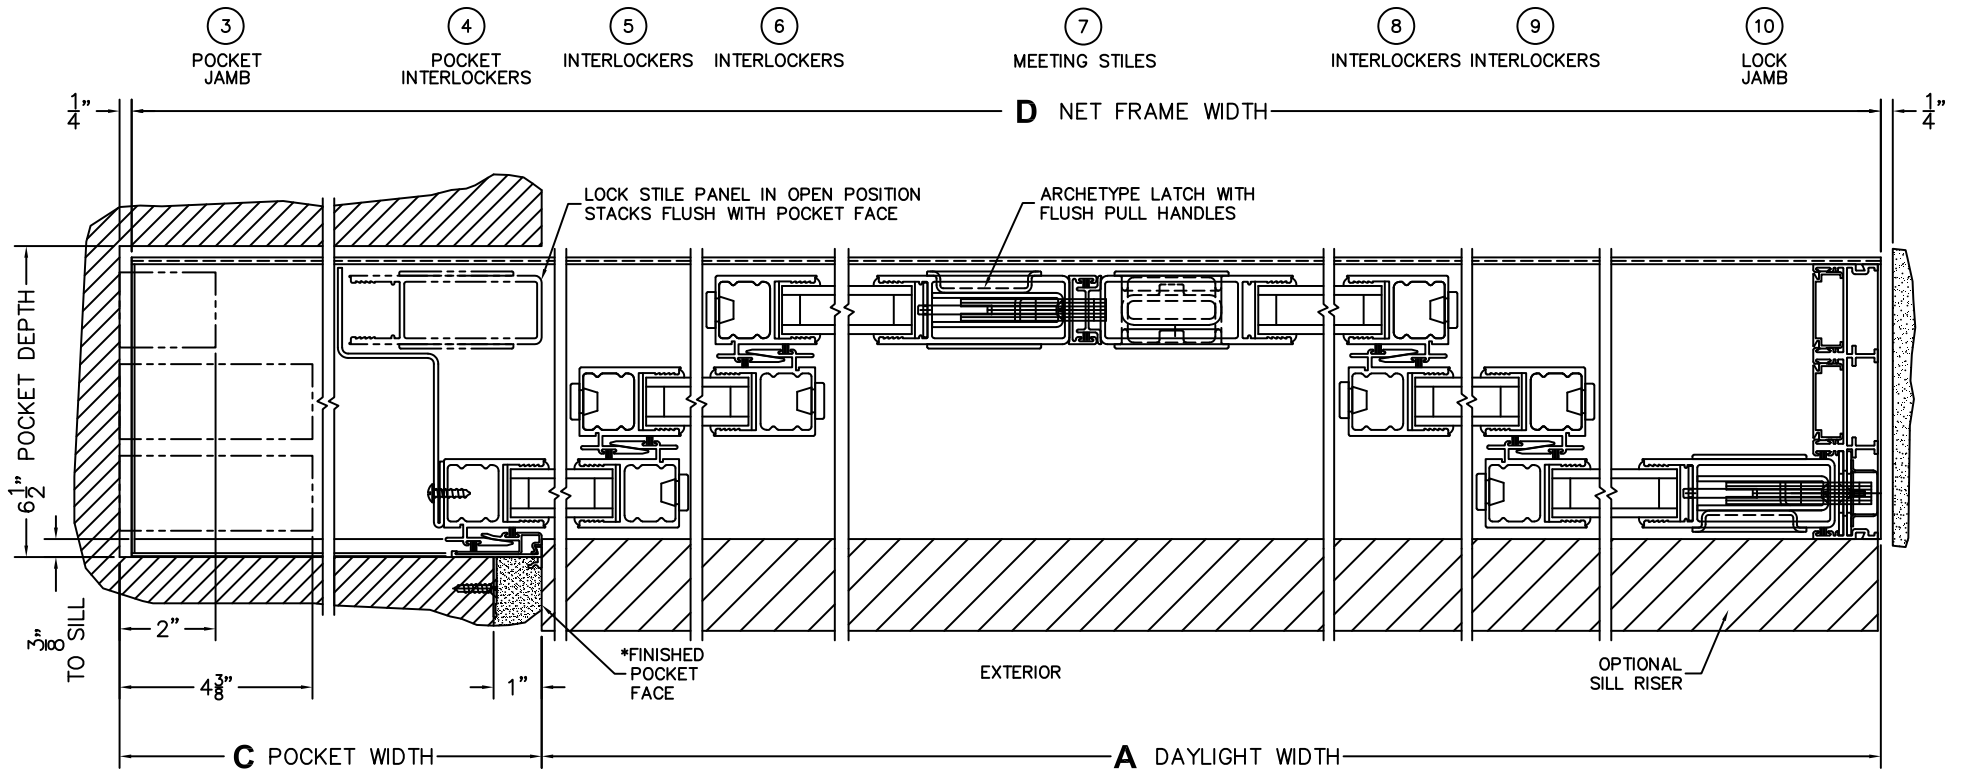

SILL PAN HEIGHT(INTERIOR LEG)
(3/4", 1-1/16", 1-7/16" OR 1-7/8")

CALCULATED VALUES (FLEETWOOD SUPPLIED)

C(POCKET WIDTH)

D(NET FRAME WIDTH)

NOTES:

(USE RULER TO SCALE DIMENSIONS IN INCHES)

SCALE: 1/4

PXXXIXXX DOOR SHOWN

FLEETWOOD
WINDOWS & DOORS
FleetwoodUSA.com

NORWOOD 3070EX M/S

PXXXIXXX STANDARD CONFIGURATION
NO SCREENS

ORDER NO.:

ITEM NO.:

(USE RULER TO SCALE DIMENSIONS IN INCHES)

SCALE: 1/4

*CAUTION: WHEN CONSTRUCTING POCKET NOTE THAT DAYLIGHT WIDTH DOES NOT INCLUDE 1" SET BACK FOR POST INTERLOCKER.