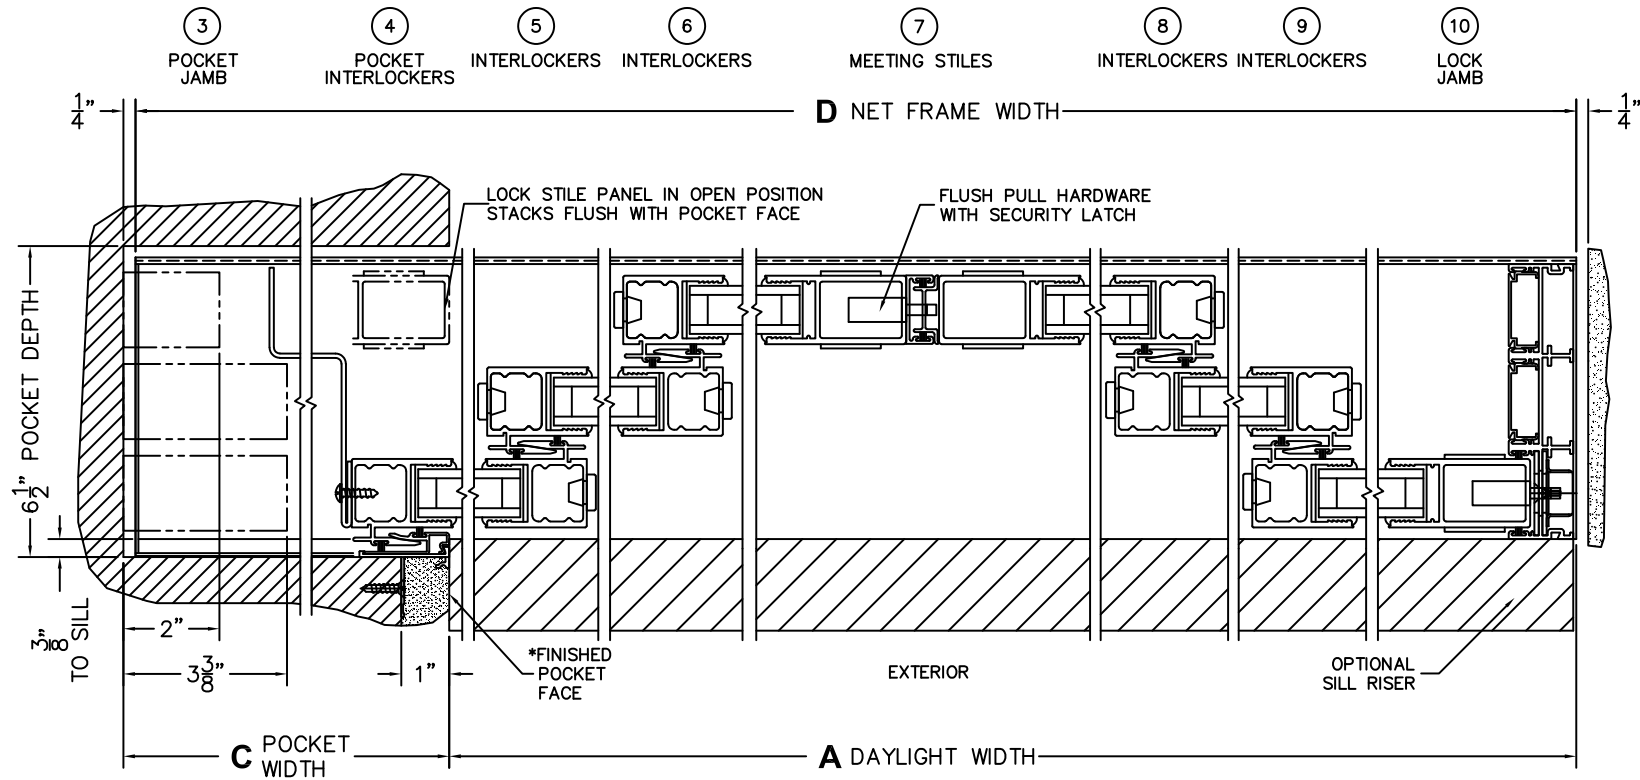

SILL PAN HEIGHT(INTEIOR LEG)
(3/4", 1-1/16", 1-7/16" OR 1-7/8")

CALCULATED VALUES (FLEETWOOD SUPPLIED)

C(POCKET WIDTH)

D(NET FRAME WIDTH)

NOTES:

(USE RULER TO SCALE DIMENSIONS IN INCHES)

SCALE: 1/4

PXXXIXXX DOOR SHOWN

(USE RULER TO SCALE DIMENSIONS IN INCHES)

SCALE: 1/4

*CAUTION: WHEN CONSTRUCTING POCKET NOTE THAT DAYLIGHT WIDTH DOES NOT INCLUDE 1" SET BACK FOR POST INTERLOCKER.