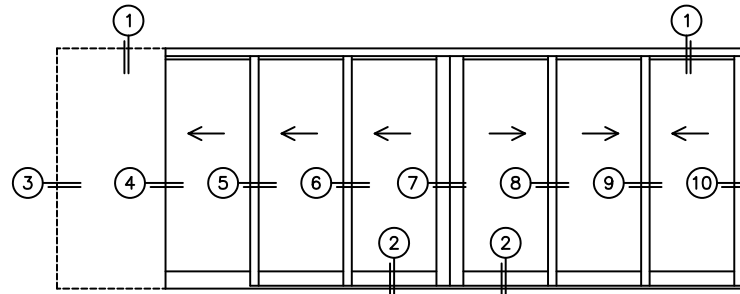

SILL PAN HEIGHT(INTEIOR LEG)
(3/4", 1-1/16", 1-7/16" OR 1-7/8")

CALCULATED VALUES (FLEETWOOD SUPPLIED)

C(POCKET WIDTH)

D(NET FRAME WIDTH)

NOTES:

(USE RULER TO SCALE DIMENSIONS IN INCHES)

SCALE: 1/4

PXXXIXXX DOOR SHOWN

(USE RULER TO SCALE DIMENSIONS IN INCHES)

SCALE: 1/4

*CAUTION: WHEN CONSTRUCTING POCKET NOTE THAT DAYLIGHT WIDTH DOES NOT INCLUDE 1" SET BACK FOR POST INTERLOCKER.