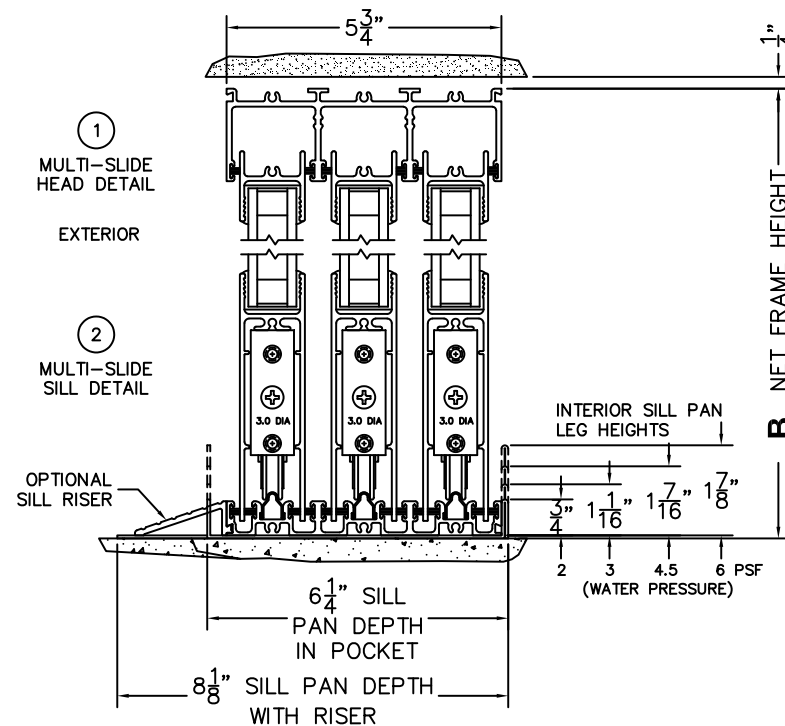

SILL PAN HEIGHT(INTEIOR LEG)
(3/4", 1-1/16", 1-7/16" OR 1-7/8")

CALCULATED VALUES (FLEETWOOD SUPPLIED)

C(POCKET WIDTH)

D(NET FRAME WIDTH)

NOTES:

(USE RULER TO SCALE DIMENSIONS IN INCHES)

SCALE: 1/4

PXXXIXXX DOOR SHOWN

(USE RULER TO SCALE DIMENSIONS IN INCHES)

SCALE: 1/4

*CAUTION: WHEN CONSTRUCTING POCKET NOTE THAT DAYLIGHT WIDTH DOES NOT INCLUDE 1" SET BACK FOR POST INTERLOCKER.