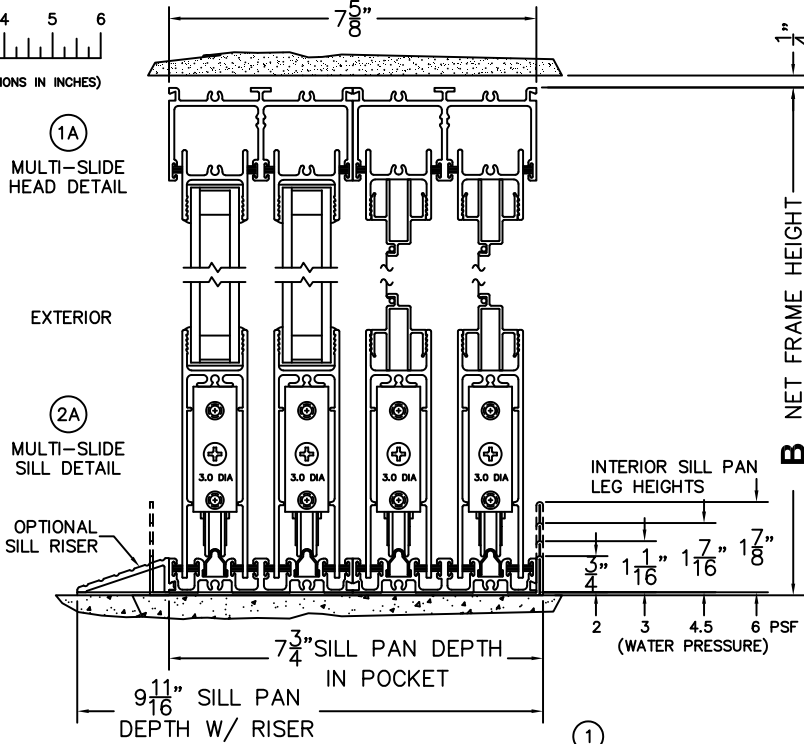

CALCULATED VALUES (FLEETWOOD SUPPLIED)

C(POCKET WIDTH)

D(NET FRAME WIDTH)

NOTES:

(USE RULER TO SCALE DIMENSIONS IN INCHES)

SCALE: 1/4

PXXXIXXP DOOR SHOWN

(USE RULER TO SCALE DIMENSIONS IN INCHES)

SCALE: 1/8

*CAUTION: WHEN CONSTRUCTING POCKET NOTE THAT DAYLIGHT WIDTH DOES NOT INCLUDE 1" SET BACK FOR POST INTERLOCKER.