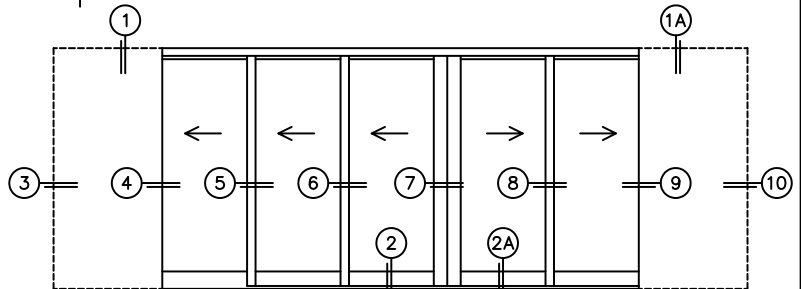

CALCULATED VALUES (FLEETWOOD SUPPLIED)

C(POCKET WIDTH)

D(NET FRAME WIDTH)

NOTES:

(USE RULER TO SCALE DIMENSIONS IN INCHES)

SCALE: 1/4

PXXXIXXP DOOR SHOWN

(USE RULER TO SCALE DIMENSIONS IN INCHES)

SCALE: 1/8

*CAUTION: WHEN CONSTRUCTING POCKET NOTE THAT DAYLIGHT WIDTH DOES NOT INCLUDE 1" SET BACK FOR POST INTERLOCKER.