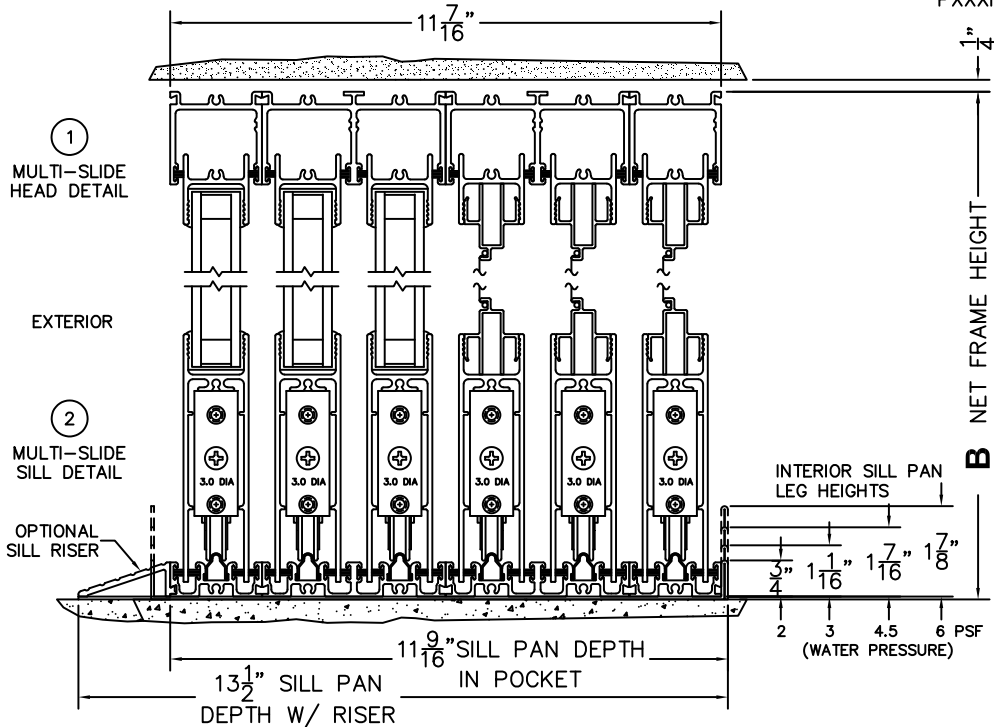

CALCULATED VALUES (FLEETWOOD SUPPLIED)

C(POCKET WIDTH)

D(NET FRAME WIDTH)

NOTES:

(USE RULER TO SCALE DIMENSIONS IN INCHES)

SCALE: 1/4

PXXXIXXP DOOR SHOWN

(USE RULER TO SCALE DIMENSIONS IN INCHES)

SCALE: 1/8

*CAUTION: WHEN CONSTRUCTING POCKET NOTE THAT DAYLIGHT WIDTH DOES NOT INCLUDE 1" SET BACK FOR POST INTERLOCKER.