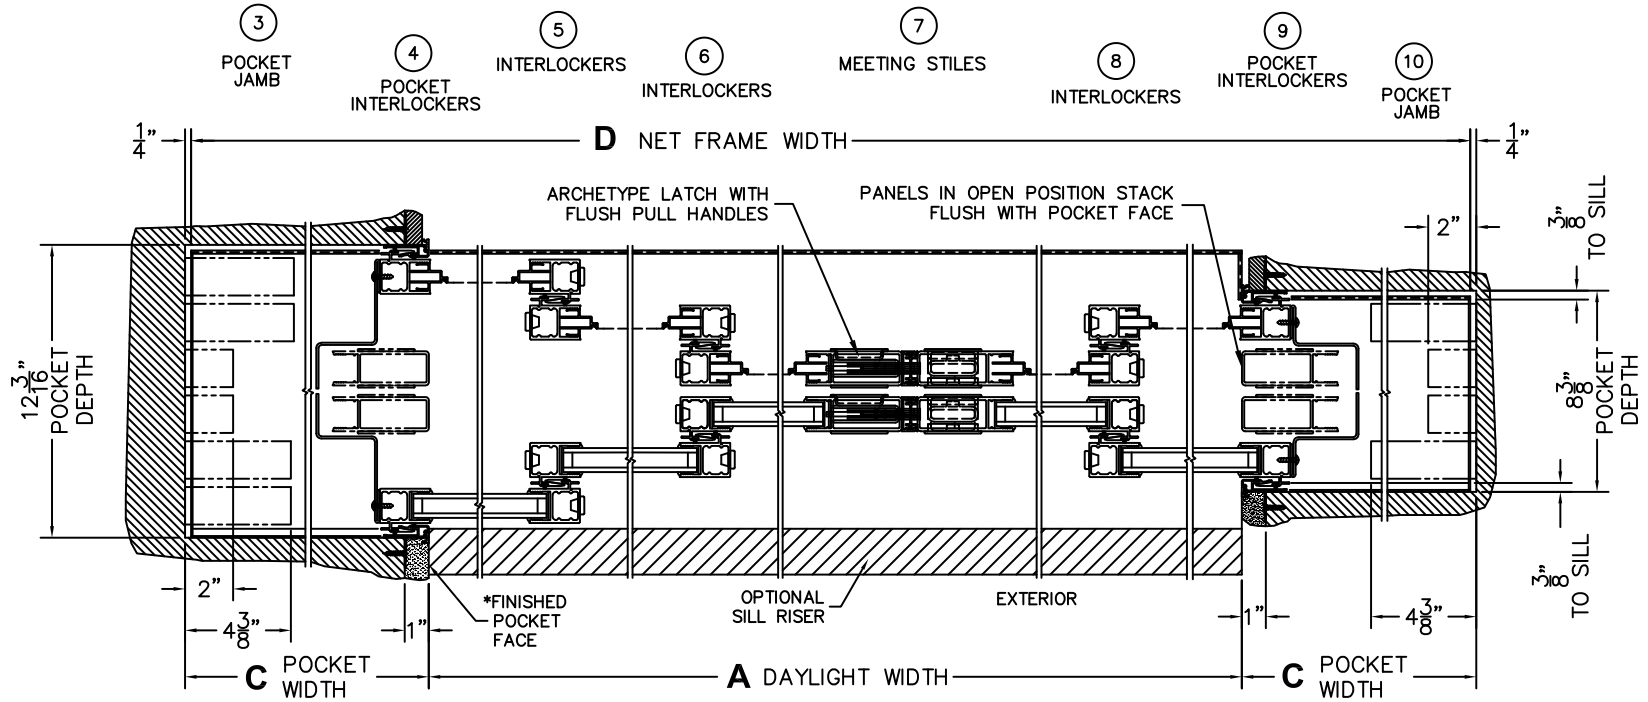

CALCULATED VALUES (FLEETWOOD SUPPLIED)

C(POCKET WIDTH)

D(NET FRAME WIDTH)

NOTES:

(USE RULER TO SCALE DIMENSIONS IN INCHES)

SCALE: 1/4

PXXXIXXP DOOR SHOWN

(USE RULER TO SCALE DIMENSIONS IN INCHES)

SCALE: 1/8

*CAUTION: WHEN CONSTRUCTING POCKET NOTE THAT DAYLIGHT WIDTH DOES NOT INCLUDE 1" SET BACK FOR POST INTERLOCKER.