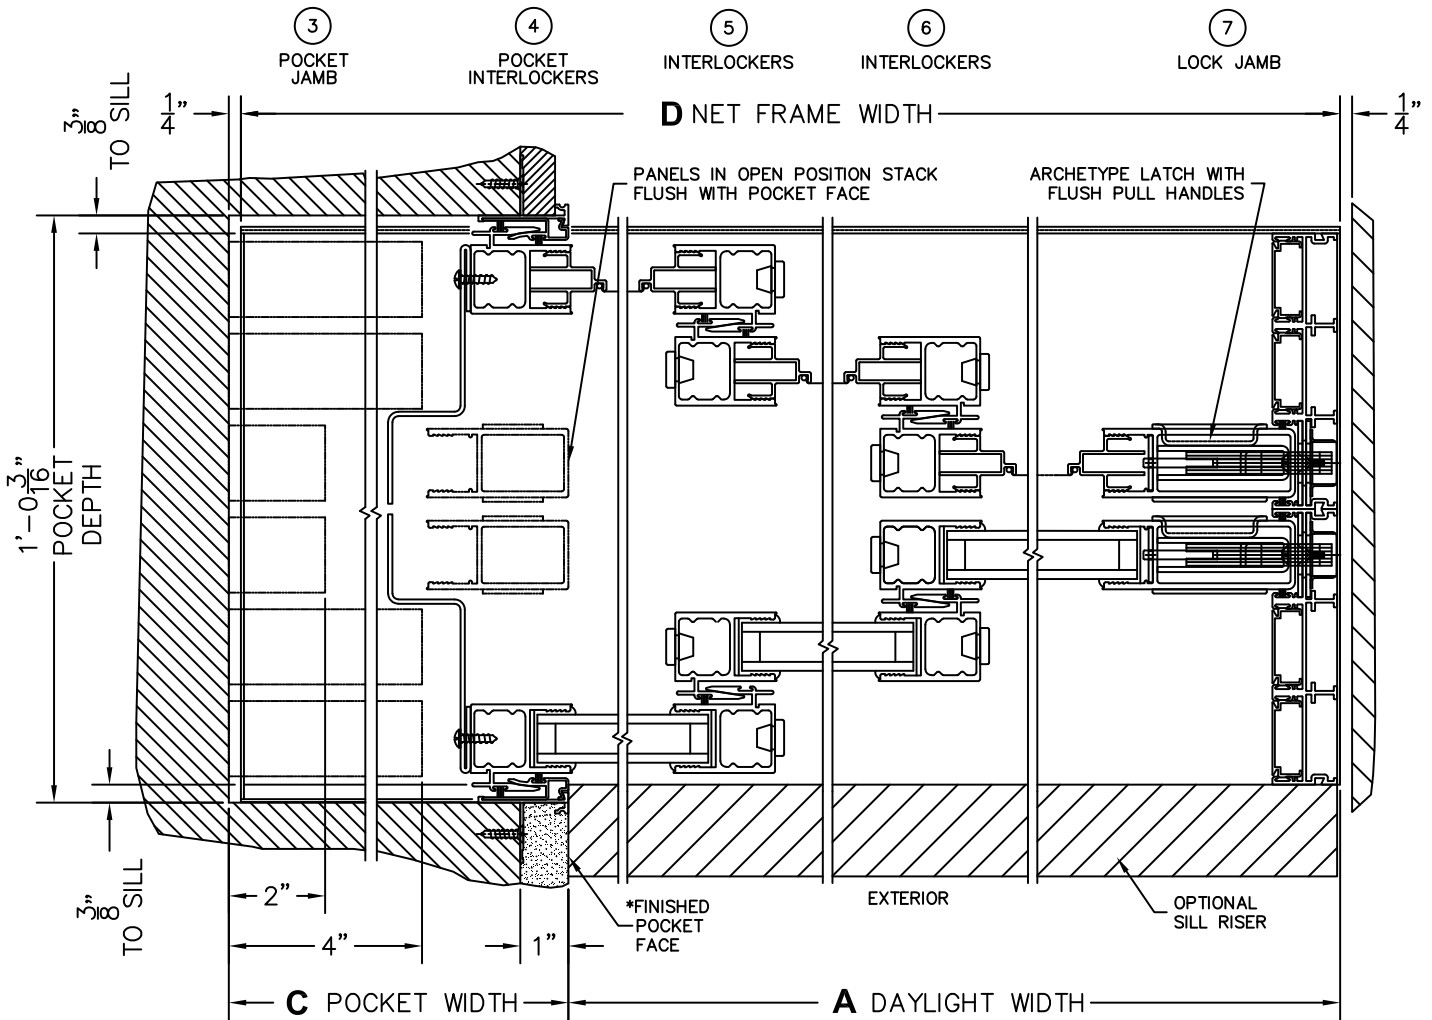

CALCULATED VALUES (FLEETWOOD SUPPLIED)

C(POCKET WIDTH)

D(NET FRAME WIDTH)

NOTES:

(USE RULER TO SCALE DIMENSIONS IN INCHES)

SCALE: 1/4

PXXX DOOR SHOWN

(USE RULER TO SCALE DIMENSIONS IN INCHES)

SCALE: 1/4

*CAUTION: WHEN CONSTRUCTING POCKET NOTE THAT DAYLIGHT WIDTH DOES NOT INCLUDE 1" SET BACK FOR POST INTERLOCKER.