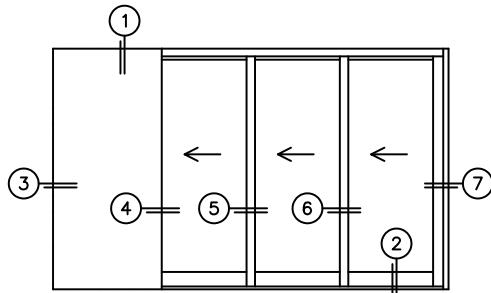

CALCULATED VALUES (FLEETWOOD SUPPLIED)

C(POCKET WIDTH)

D(NET FRAME WIDTH)

NOTES:

(USE RULER TO SCALE DIMENSIONS IN INCHES)

SCALE: 1/4

PXXX DOOR SHOWN

(USE RULER TO SCALE DIMENSIONS IN INCHES)

SCALE: 1/4

*CAUTION: WHEN CONSTRUCTING POCKET NOTE THAT DAYLIGHT WIDTH DOES NOT INCLUDE 1" SET BACK FOR POST INTERLOCKER.