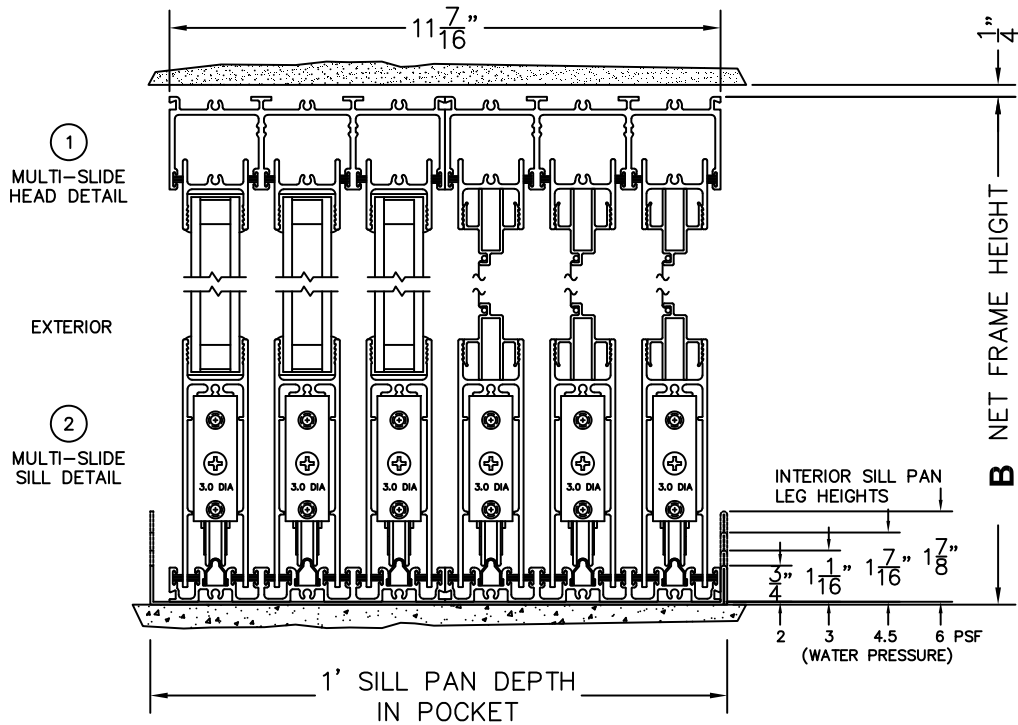

CALCULATED VALUES (FLEETWOOD SUPPLIED)

C(POCKET WIDTH)

D(NET FRAME WIDTH)

NOTES:

(USE RULER TO SCALE DIMENSIONS IN INCHES)

SCALE: 1/4

PXXX DOOR SHOWN

(USE RULER TO SCALE DIMENSIONS IN INCHES)

SCALE: 1/4

*CAUTION: WHEN CONSTRUCTING POCKET NOTE THAT DAYLIGHT WIDTH DOES NOT INCLUDE 1" SET BACK FOR POST INTERLOCKER.