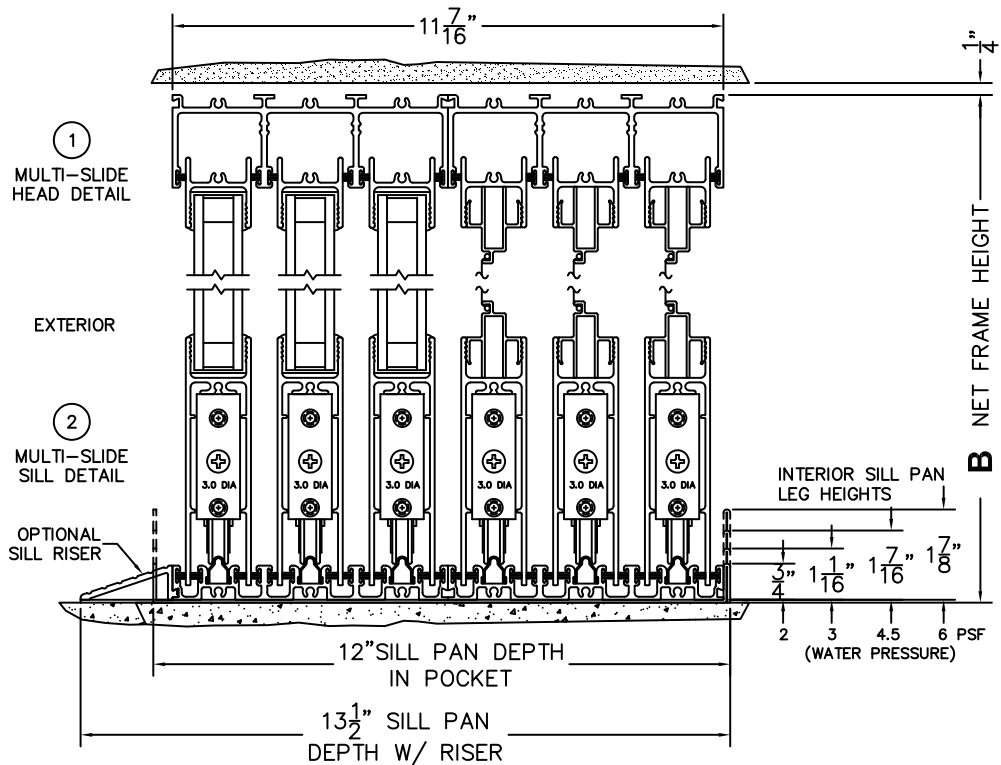

CALCULATED VALUES (FLEETWOOD SUPPLIED)

C(POCKET WIDTH)

D(NET FRAME WIDTH)

NOTES:

(USE RULER TO SCALE DIMENSIONS IN INCHES)

SCALE: 1/4

(USE RULER TO SCALE DIMENSIONS IN INCHES)

SCALE: 1/4

*CAUTION: WHEN CONSTRUCTING POCKET NOTE THAT DAYLIGHT WIDTH DOES NOT INCLUDE 1" SET BACK FOR POST INTERLOCKER.