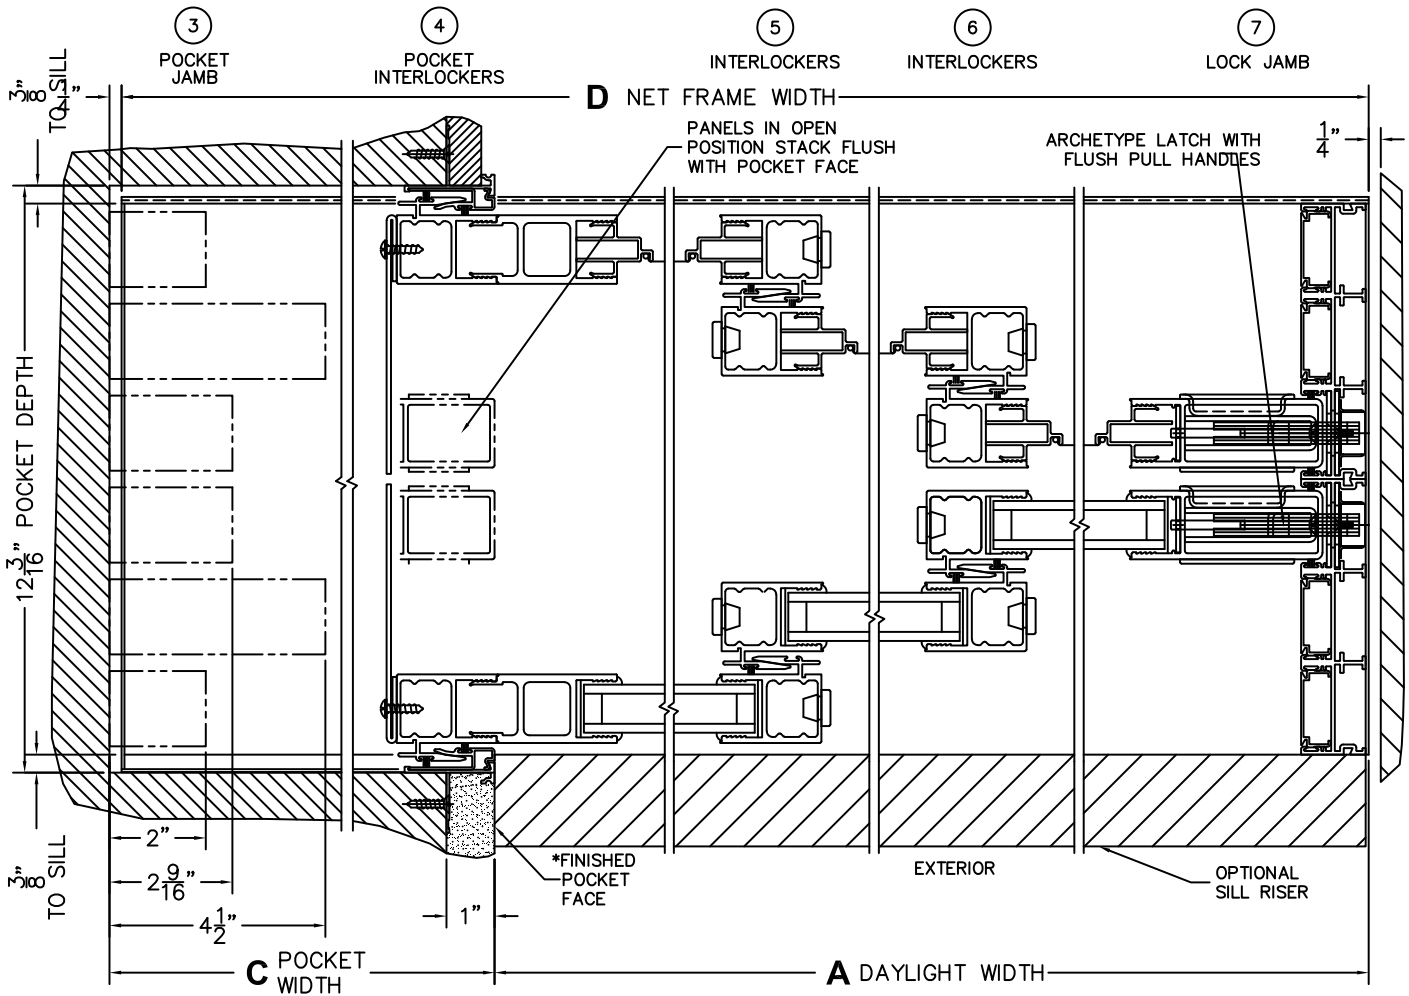

CALCULATED VALUES (FLEETWOOD SUPPLIED)

C(POCKET WIDTH)

D(NET FRAME WIDTH)

NOTES:

(USE RULER TO SCALE DIMENSIONS IN INCHES)

SCALE: 1/4

(USE RULER TO SCALE DIMENSIONS IN INCHES)

SCALE: 1/4

*CAUTION: WHEN CONSTRUCTING POCKET NOTE THAT DAYLIGHT WIDTH DOES NOT INCLUDE 1" SET BACK FOR POST INTERLOCKER.