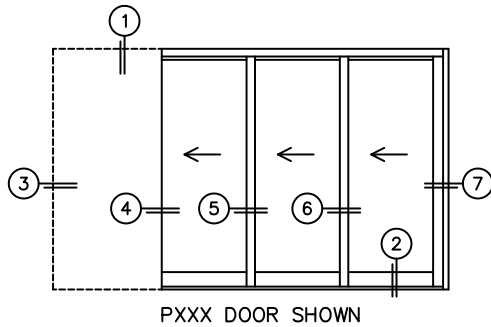

CALCULATED VALUES (FLEETWOOD SUPPLIED)

C(POCKET WIDTH)

D(NET FRAME WIDTH)

NOTES:

(USE RULER TO SCALE DIMENSIONS IN INCHES)

SCALE: 1/4

(USE RULER TO SCALE DIMENSIONS IN INCHES)

SCALE: 1/4

*CAUTION: WHEN CONSTRUCTING POCKET NOTE THAT DAYLIGHT WIDTH DOES NOT INCLUDE 1" SET BACK FOR POST INTERLOCKER.