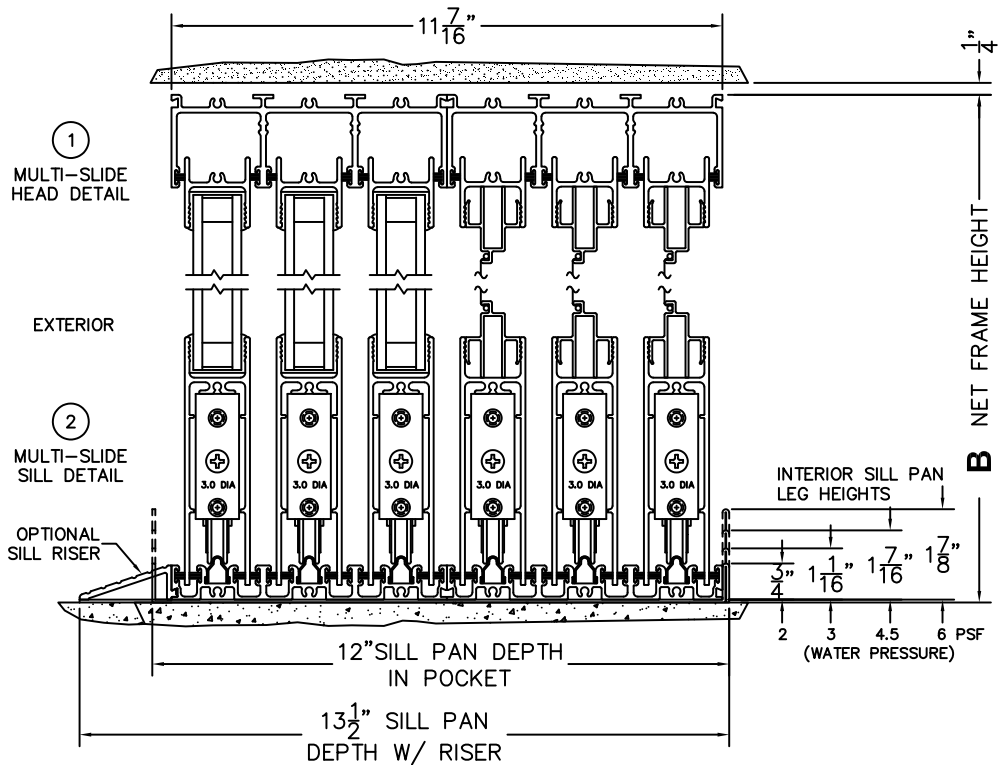

CALCULATED VALUES (FLEETWOOD SUPPLIED)

C(POCKET WIDTH)

D(NET FRAME WIDTH)

NOTES:

(USE RULER TO SCALE DIMENSIONS IN INCHES)

SCALE: 1/4

(USE RULER TO SCALE DIMENSIONS IN INCHES)

SCALE: 1/4

*CAUTION: WHEN CONSTRUCTING POCKET NOTE THAT DAYLIGHT WIDTH DOES NOT INCLUDE 1" SET BACK FOR POST INTERLOCKER.