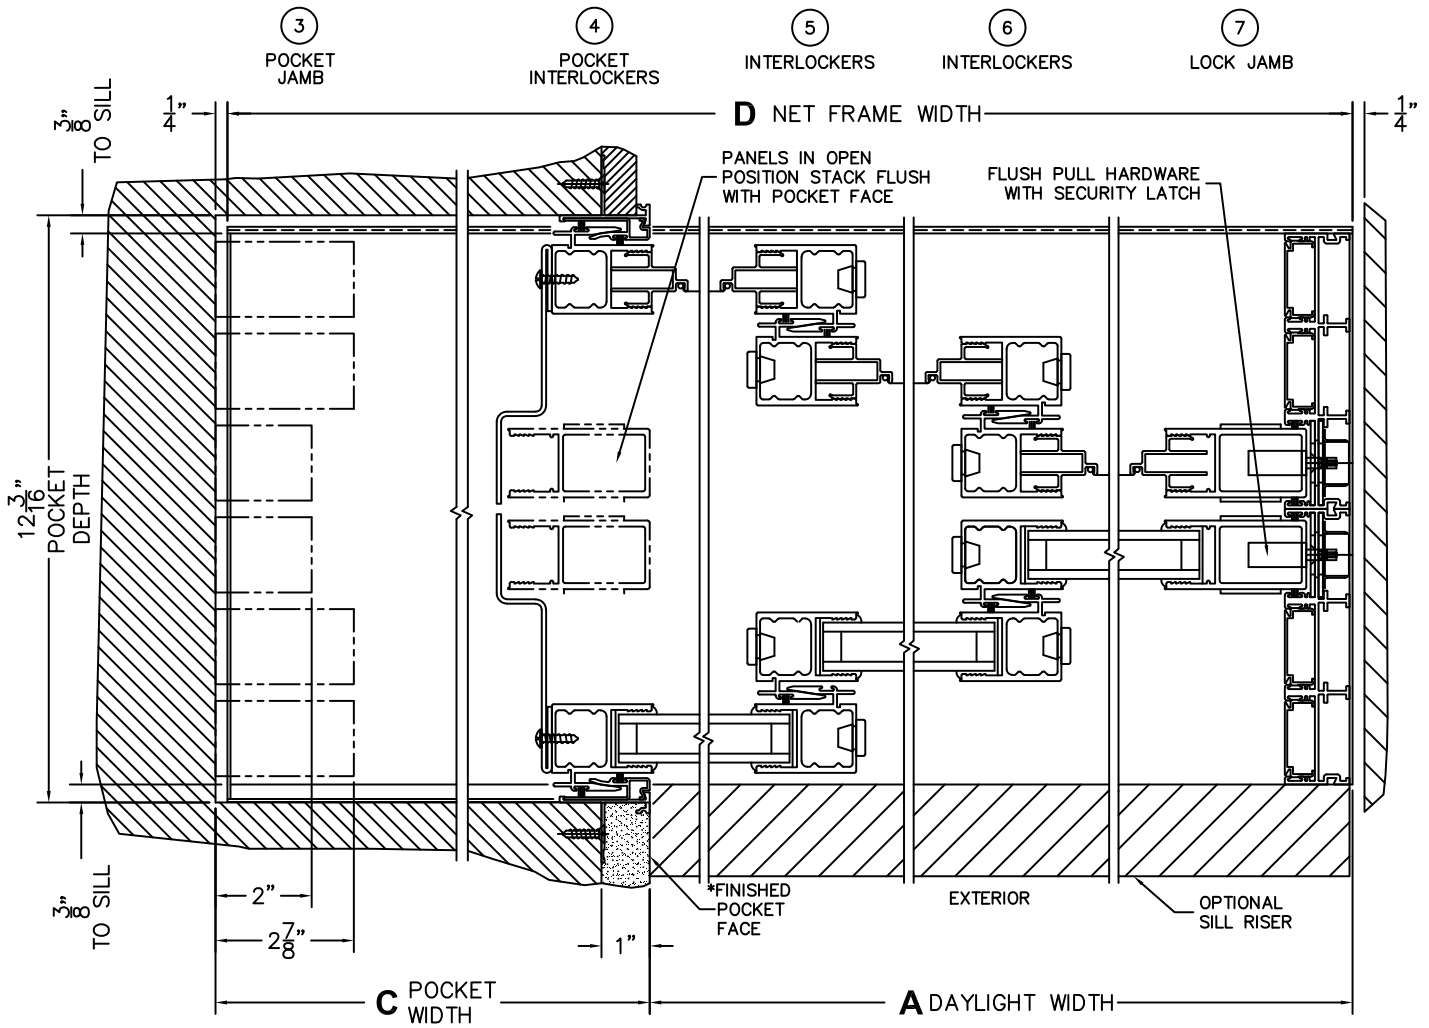

CALCULATED VALUES (FLEETWOOD SUPPLIED)

C(POCKET WIDTH)

D(NET FRAME WIDTH)

NOTES:

(USE RULER TO SCALE DIMENSIONS IN INCHES)

SCALE: 1/4

(USE RULER TO SCALE DIMENSIONS IN INCHES)

SCALE: 1/4

*CAUTION: WHEN CONSTRUCTING POCKET NOTE THAT DAYLIGHT WIDTH DOES NOT INCLUDE 1" SET BACK FOR POST INTERLOCKER.