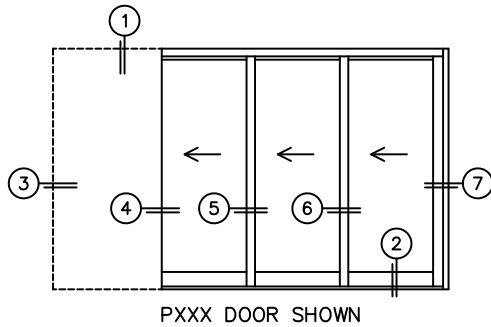

CALCULATED VALUES (FLEETWOOD SUPPLIED)

C(POCKET WIDTH)

D(NET FRAME WIDTH)

NOTES:

(USE RULER TO SCALE DIMENSIONS IN INCHES)

SCALE: 1/4

(USE RULER TO SCALE DIMENSIONS IN INCHES)

SCALE: 1/4

*CAUTION: WHEN CONSTRUCTING POCKET NOTE THAT DAYLIGHT WIDTH DOES NOT INCLUDE 1" SET BACK FOR POST INTERLOCKER.