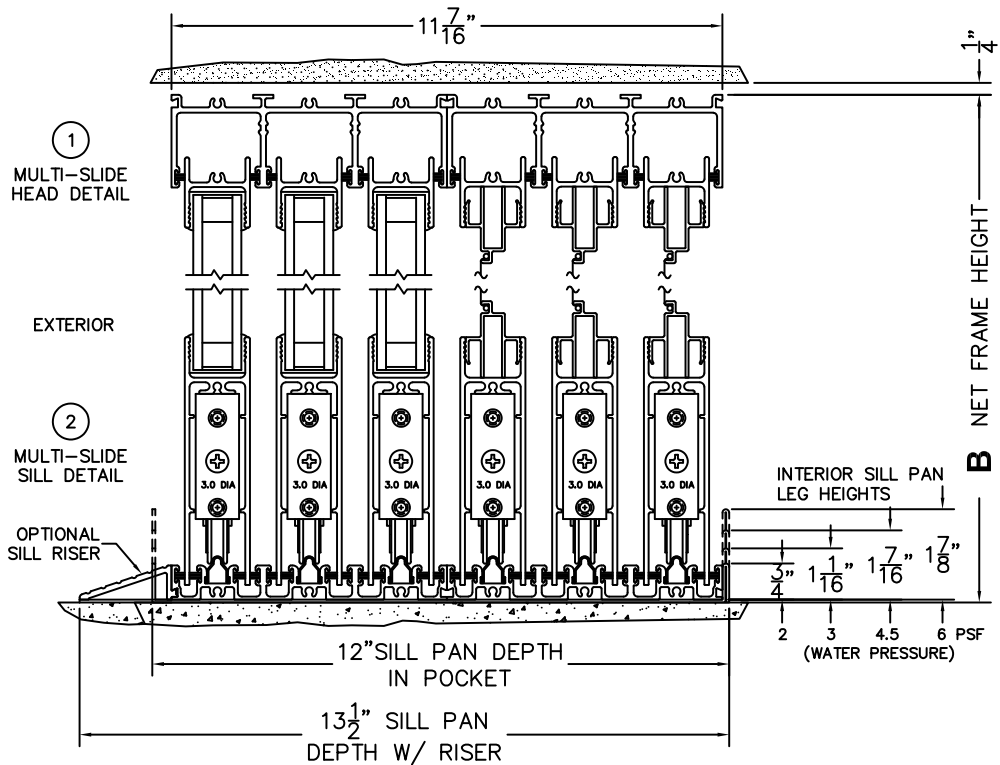

CALCULATED VALUES (FLEETWOOD SUPPLIED)

C(POCKET WIDTH)

D(NET FRAME WIDTH)

NOTES:

(USE RULER TO SCALE DIMENSIONS IN INCHES)

SCALE: 1/4

PXXX DOOR SHOWN

FLEETWOOD
WINDOWS & DOORS
FleetwoodUSA.com

NORWOOD 3070EX M/S
PXXX STANDARD CONFIGURATION
WITH SCREENS

ORDER NO.:

ITEM NO.:

(USE RULER TO SCALE DIMENSIONS IN INCHES)

SCALE: 1/4"

*CAUTION: WHEN CONSTRUCTING POCKET NOTE THAT DAYLIGHT WIDTH DOES NOT INCLUDE 1" SET BACK FOR POST INTERLOCKER.