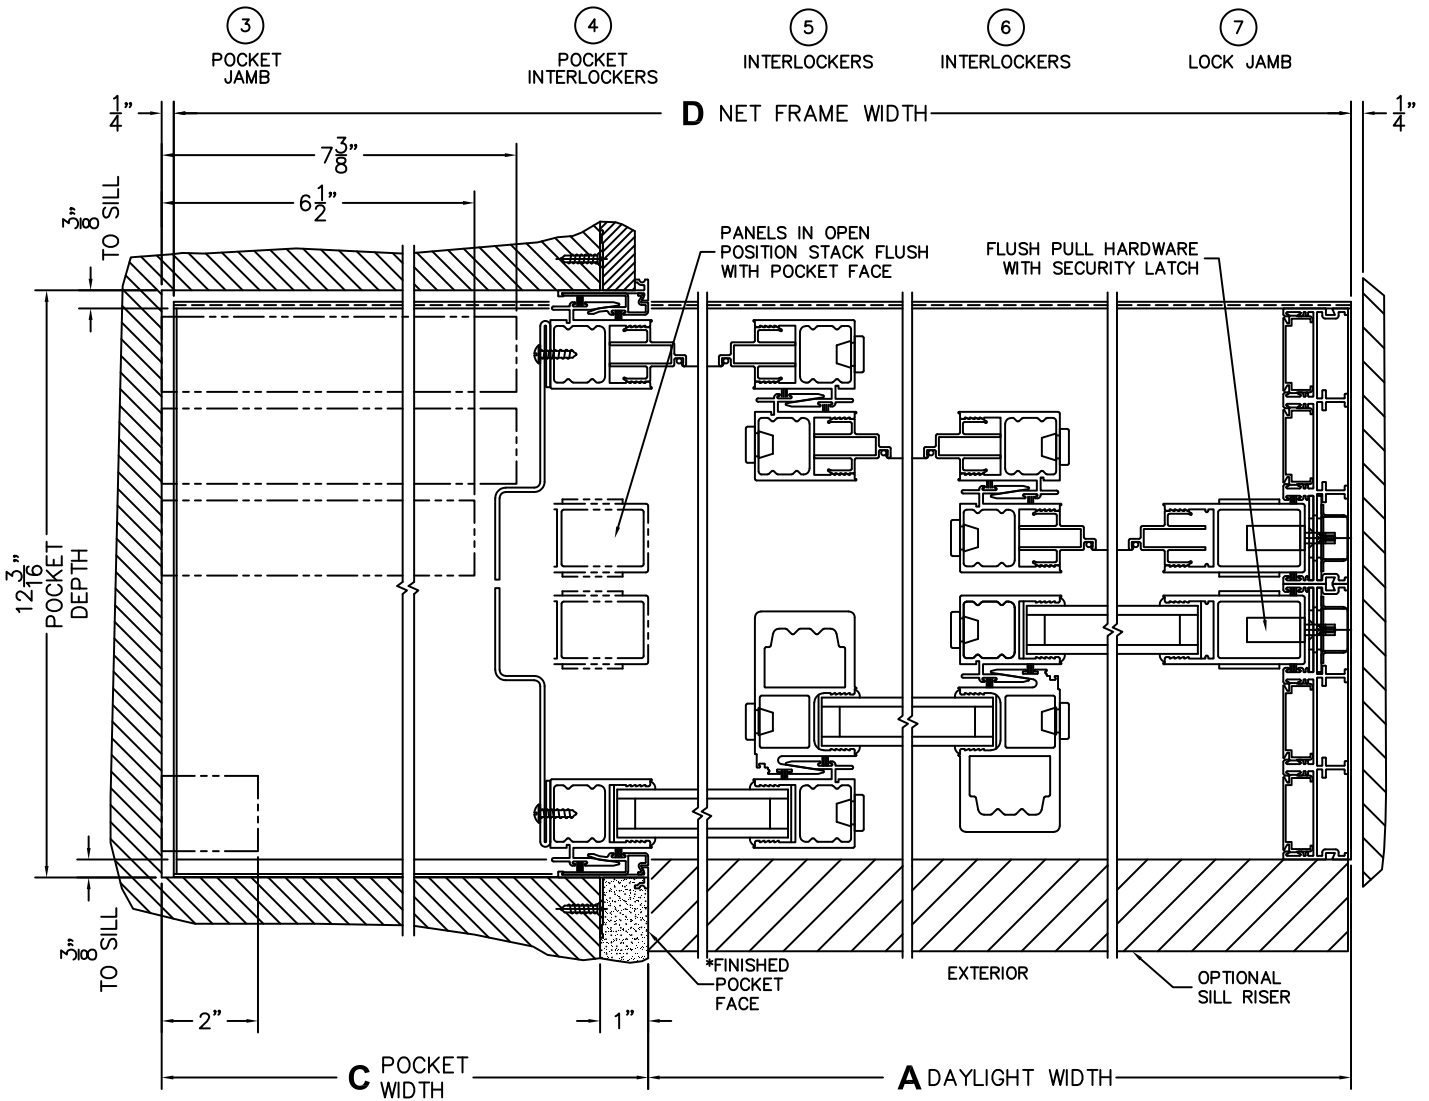

CALCULATED VALUES (FLEETWOOD SUPPLIED)

C(POCKET WIDTH)

D(NET FRAME WIDTH)

NOTES:

(USE RULER TO SCALE DIMENSIONS IN INCHES)

SCALE: 1/4

PXXX DOOR SHOWN

FLEETWOOD
WINDOWS & DOORS
FleetwoodUSA.com

NORWOOD 3070EX M/S
PXXX STANDARD CONFIGURATION
WITH SCREENS

ORDER NO.:

ITEM NO.:

(USE RULER TO SCALE DIMENSIONS IN INCHES)

SCALE: 1/4"

*CAUTION: WHEN CONSTRUCTING POCKET NOTE THAT DAYLIGHT WIDTH DOES NOT INCLUDE 1" SET BACK FOR POST INTERLOCKER.