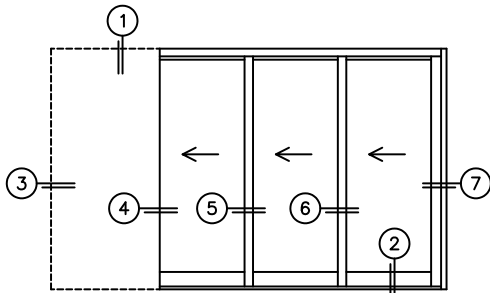

CALCULATED VALUES (FLEETWOOD SUPPLIED)

C(POCKET WIDTH)

D(NET FRAME WIDTH)

NOTES:

(USE RULER TO SCALE DIMENSIONS IN INCHES)

SCALE: 1/4

PXXX DOOR SHOWN

FLEETWOOD
WINDOWS & DOORS
FleetwoodUSA.com

NORWOOD 3070EX M/S
PXXX STANDARD CONFIGURATION
WITH SCREENS

ORDER NO.:

ITEM NO.:

(USE RULER TO SCALE DIMENSIONS IN INCHES)

SCALE: 1/4"

*CAUTION: WHEN CONSTRUCTING POCKET NOTE THAT DAYLIGHT WIDTH DOES NOT INCLUDE 1" SET BACK FOR POST INTERLOCKER.