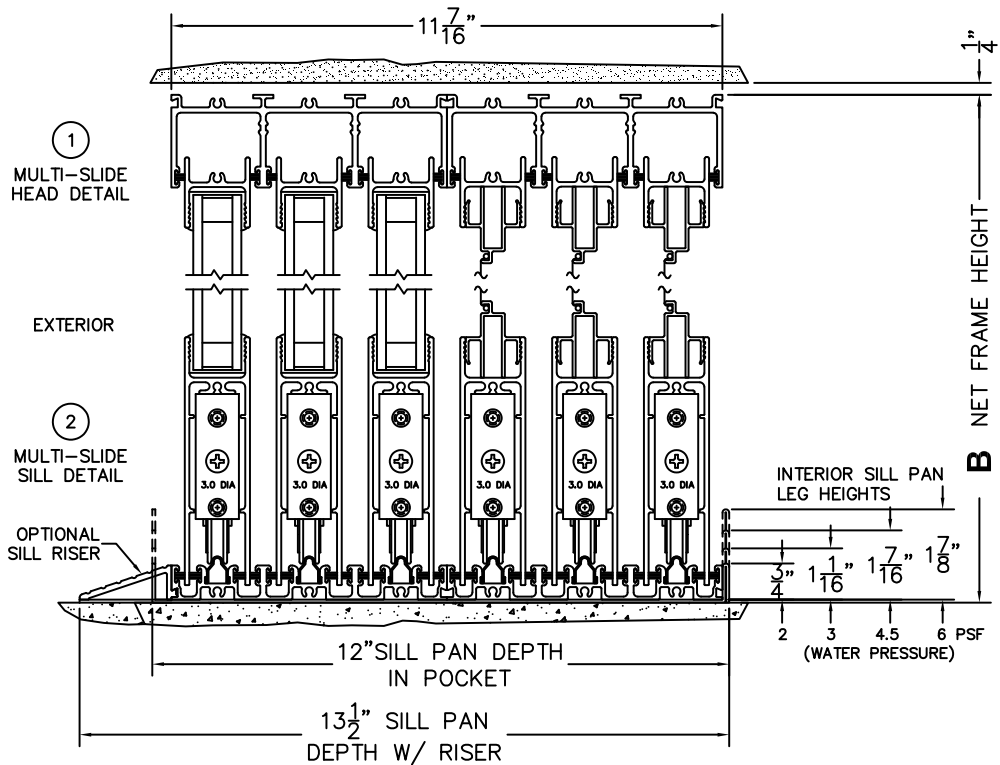

CALCULATED VALUES (FLEETWOOD SUPPLIED)

C(POCKET WIDTH)

D(NET FRAME WIDTH)

NOTES:

(USE RULER TO SCALE DIMENSIONS IN INCHES)

SCALE: 1/4

(USE RULER TO SCALE DIMENSIONS IN INCHES)

SCALE: 1/4

*CAUTION: WHEN CONSTRUCTING POCKET NOTE THAT DAYLIGHT WIDTH DOES NOT INCLUDE 1" SET BACK FOR POST INTERLOCKER.