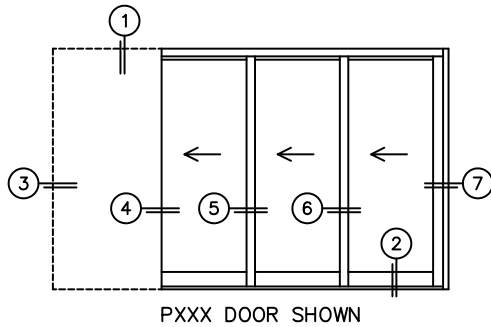

CALCULATED VALUES (FLEETWOOD SUPPLIED)

C(POCKET WIDTH)

D(NET FRAME WIDTH)

NOTES:

(USE RULER TO SCALE DIMENSIONS IN INCHES)

SCALE: 1/4

(USE RULER TO SCALE DIMENSIONS IN INCHES)

SCALE: 1/4

*CAUTION: WHEN CONSTRUCTING POCKET NOTE THAT DAYLIGHT WIDTH DOES NOT INCLUDE 1" SET BACK FOR POST INTERLOCKER.