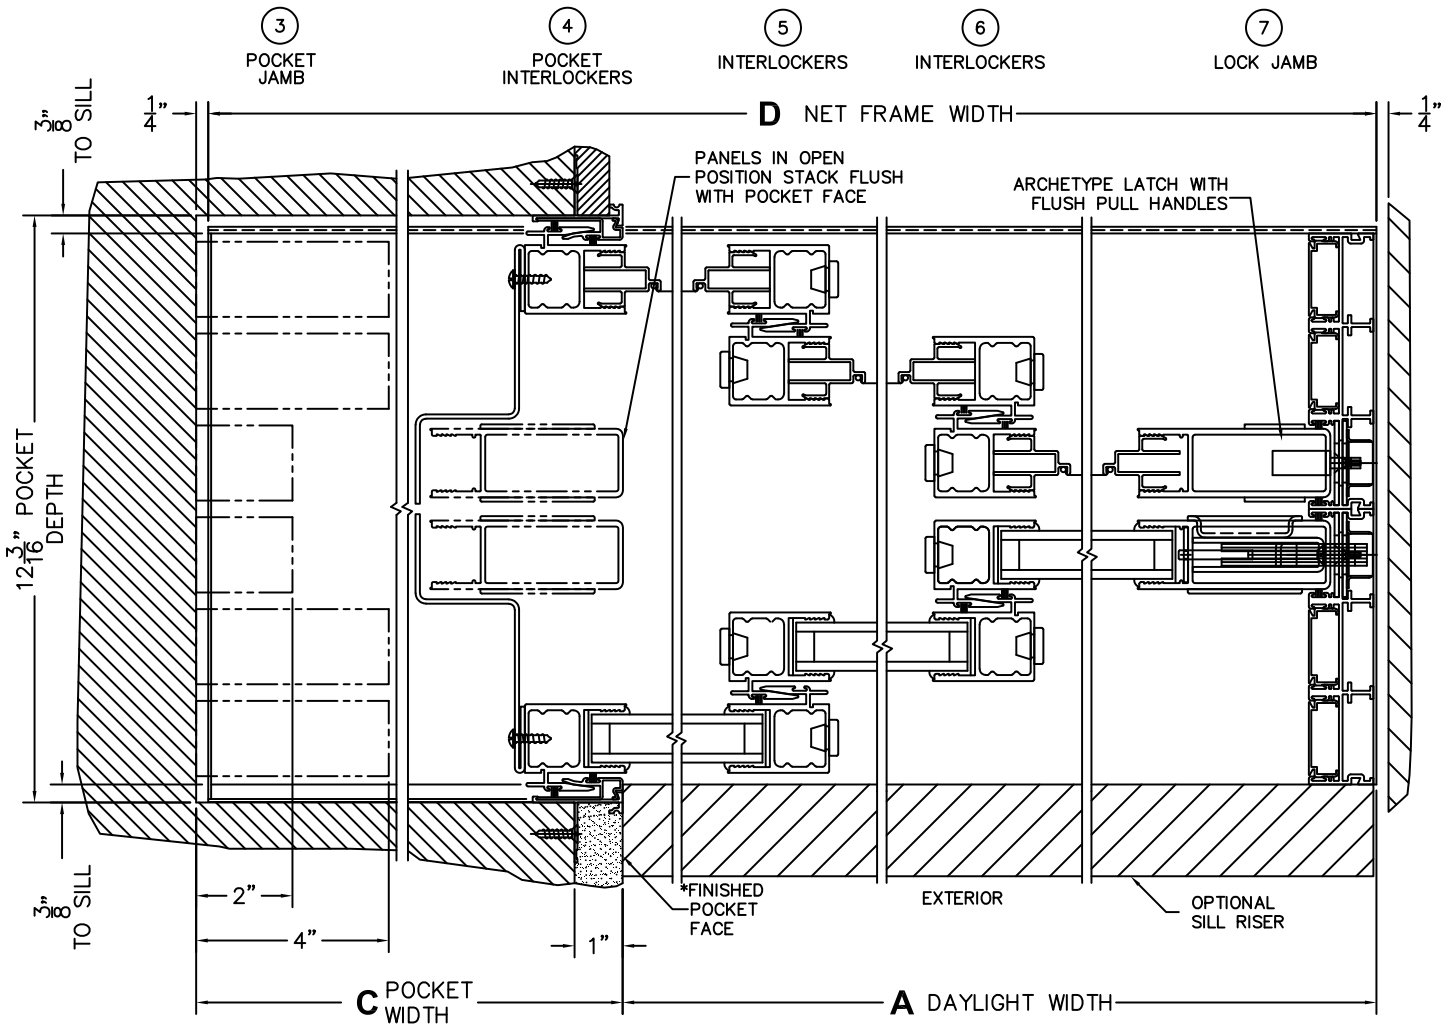

CALCULATED VALUES (FLEETWOOD SUPPLIED)

C(POCKET WIDTH)

D(NET FRAME WIDTH)

NOTES:

(USE RULER TO SCALE DIMENSIONS IN INCHES)

SCALE: 1/4

(USE RULER TO SCALE DIMENSIONS IN INCHES)

SCALE: 1/4

*CAUTION: WHEN CONSTRUCTING POCKET NOTE THAT DAYLIGHT WIDTH DOES NOT INCLUDE 1" SET BACK FOR POST INTERLOCKER.