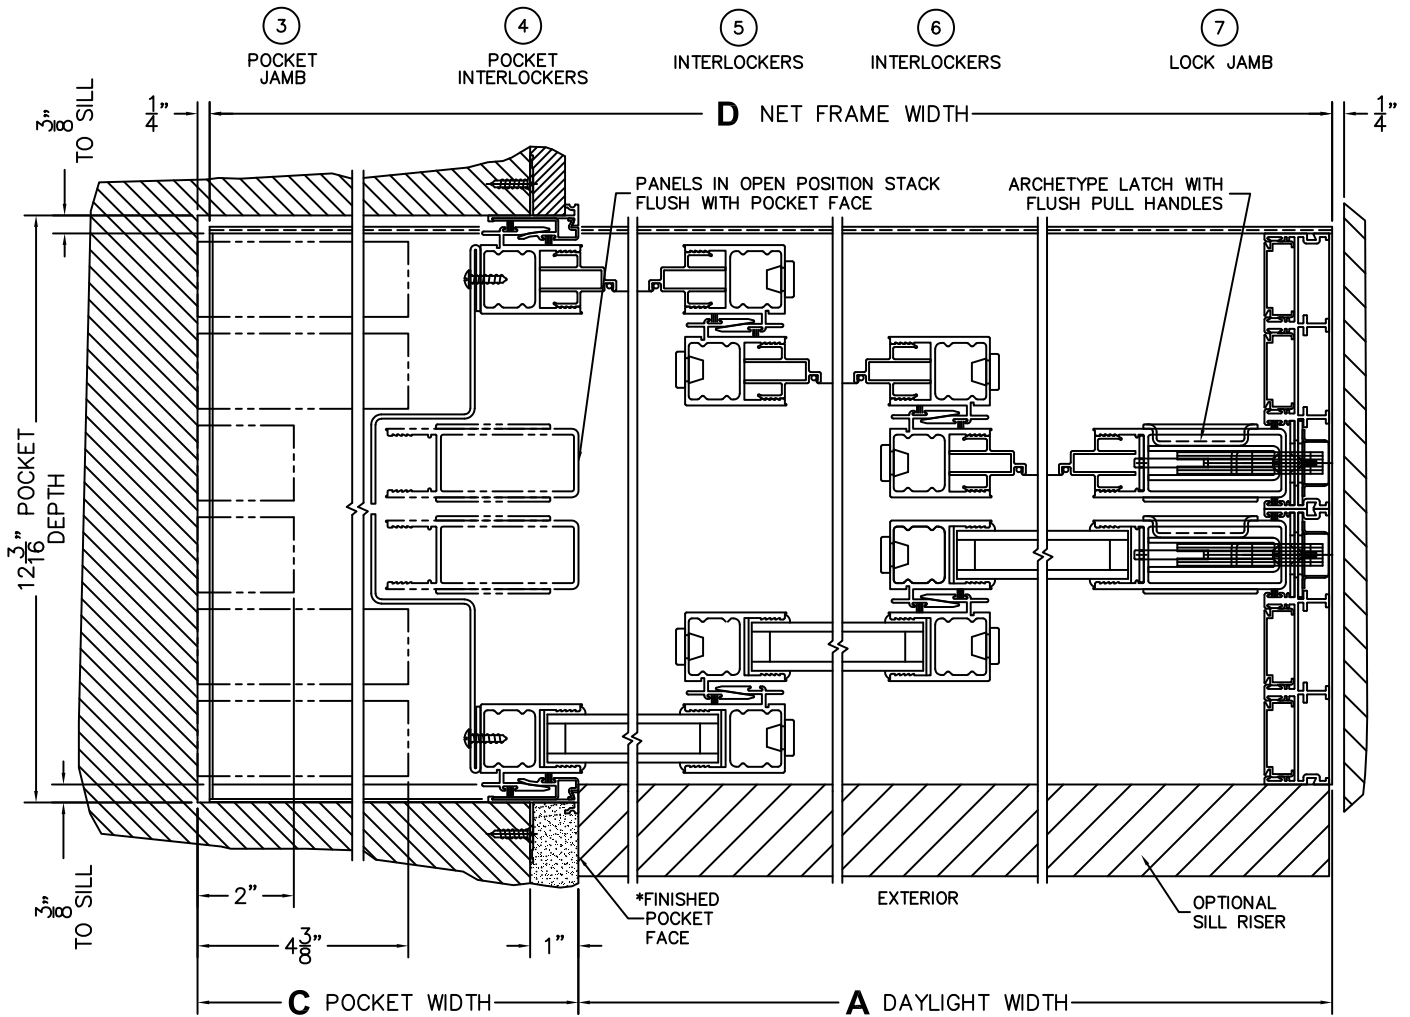

CALCULATED VALUES (FLEETWOOD SUPPLIED)

C(POCKET WIDTH)

D(NET FRAME WIDTH)

NOTES:

(USE RULER TO SCALE DIMENSIONS IN INCHES)

SCALE: 1/4

FLEETWOOD
WINDOWS & DOORS
FleetwoodUSA.com

NORWOOD 3070EX M/S
PXXX STANDARD CONFIGURATION
WITH SCREENS

ORDER NO.:

ITEM NO.:

(USE RULER TO SCALE DIMENSIONS IN INCHES)

SCALE: 1/4"

*CAUTION: WHEN CONSTRUCTING POCKET NOTE THAT DAYLIGHT WIDTH DOES NOT INCLUDE 1" SET BACK FOR POST INTERLOCKER.