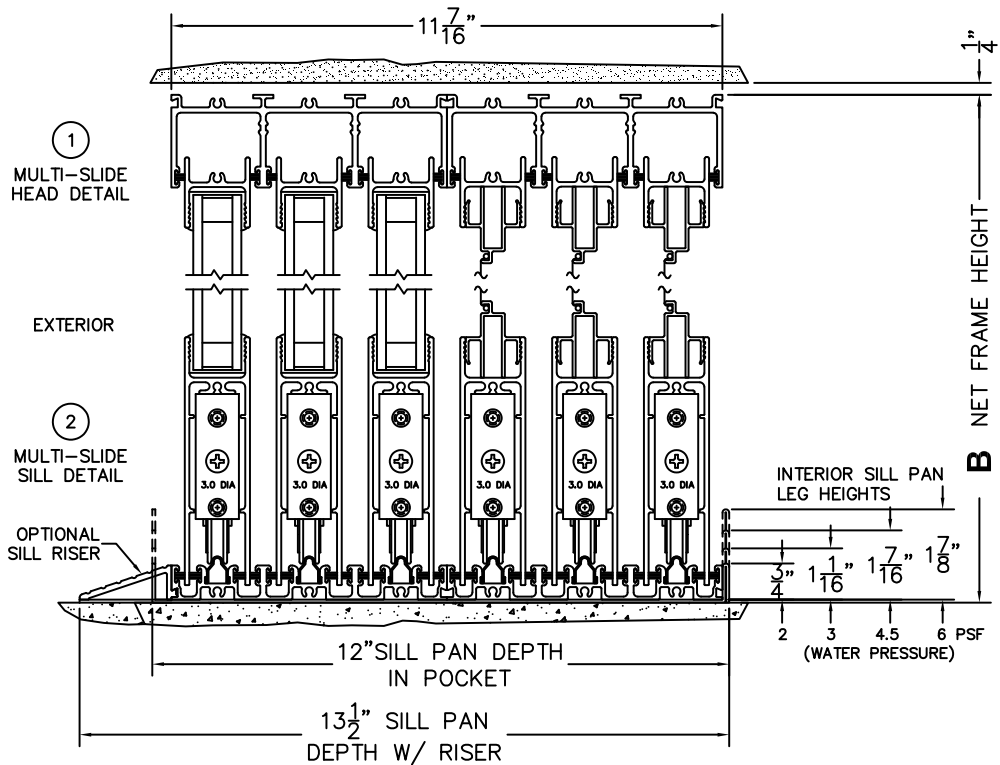

CALCULATED VALUES (FLEETWOOD SUPPLIED)

C(POCKET WIDTH)

D(NET FRAME WIDTH)

NOTES:

(USE RULER TO SCALE DIMENSIONS IN INCHES)

SCALE: 1/4

FLEETWOOD
WINDOWS & DOORS
FleetwoodUSA.com

NORWOOD 3070EX M/S
PXXX STANDARD CONFIGURATION
WITH SCREENS

ORDER NO.:

ITEM NO.:

(USE RULER TO SCALE DIMENSIONS IN INCHES)

SCALE: 1/4"

*CAUTION: WHEN CONSTRUCTING POCKET NOTE THAT DAYLIGHT WIDTH DOES NOT INCLUDE 1" SET BACK FOR POST INTERLOCKER.