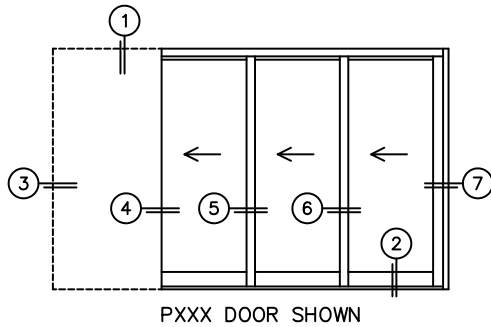

CALCULATED VALUES (FLEETWOOD SUPPLIED)

C(POCKET WIDTH)

D(NET FRAME WIDTH)

NOTES:

(USE RULER TO SCALE DIMENSIONS IN INCHES)

SCALE: 1/4

FLEETWOOD
WINDOWS & DOORS
FleetwoodUSA.com

NORWOOD 3070EX M/S
PXXX STANDARD CONFIGURATION
WITH SCREENS

ORDER NO.:

ITEM NO.:

(USE RULER TO SCALE DIMENSIONS IN INCHES)

SCALE: 1/4"

*CAUTION: WHEN CONSTRUCTING POCKET NOTE THAT DAYLIGHT WIDTH DOES NOT INCLUDE 1" SET BACK FOR POST INTERLOCKER.