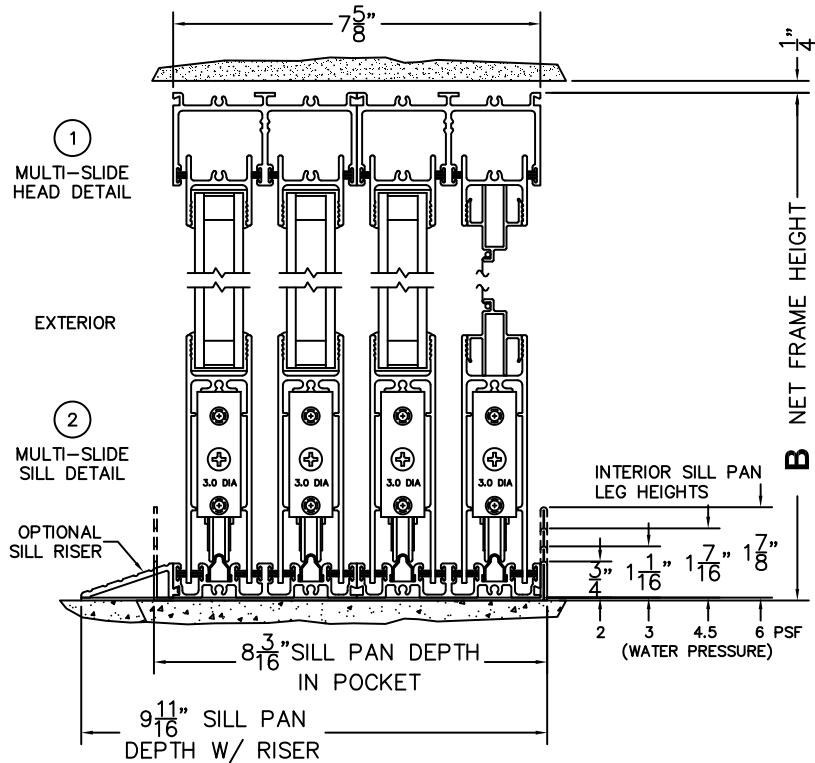

CALCULATED VALUES (FLEETWOOD SUPPLIED)

C(POCKET WIDTH)

D(NET FRAME WIDTH)

NOTES:

(USE RULER TO SCALE DIMENSIONS IN INCHES)

SCALE: 1/4

FLEETWOOD
WINDOWS & DOORS
FleetwoodUSA.com

NORWOOD 3070EX M/S
PXXX CUSTOM CONFIGURATION
WITH SCREENS

ORDER NO.:

ITEM NO.:

(USE RULER TO SCALE DIMENSIONS IN INCHES)

SCALE: 1/4

*CAUTION: WHEN CONSTRUCTING POCKET NOTE THAT DAYLIGHT WIDTH DOES NOT INCLUDE 1" SET BACK FOR POST INTERLOCKER.