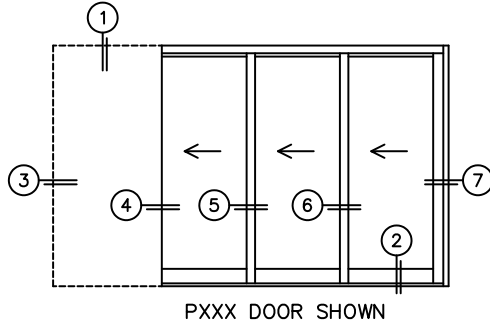

CALCULATED VALUES (FLEETWOOD SUPPLIED)

C(POCKET WIDTH)

D(NET FRAME WIDTH)

NOTES:

(USE RULER TO SCALE DIMENSIONS IN INCHES)

SCALE: 1/4

FLEETWOOD
WINDOWS & DOORS
FleetwoodUSA.com

NORWOOD 3070EX M/S
PXXX CUSTOM CONFIGURATION
WITH SCREENS

ORDER NO.:

ITEM NO.:

(USE RULER TO SCALE DIMENSIONS IN INCHES)

SCALE: 1/4

*CAUTION: WHEN CONSTRUCTING POCKET NOTE THAT DAYLIGHT WIDTH DOES NOT INCLUDE 1" SET BACK FOR POST INTERLOCKER.