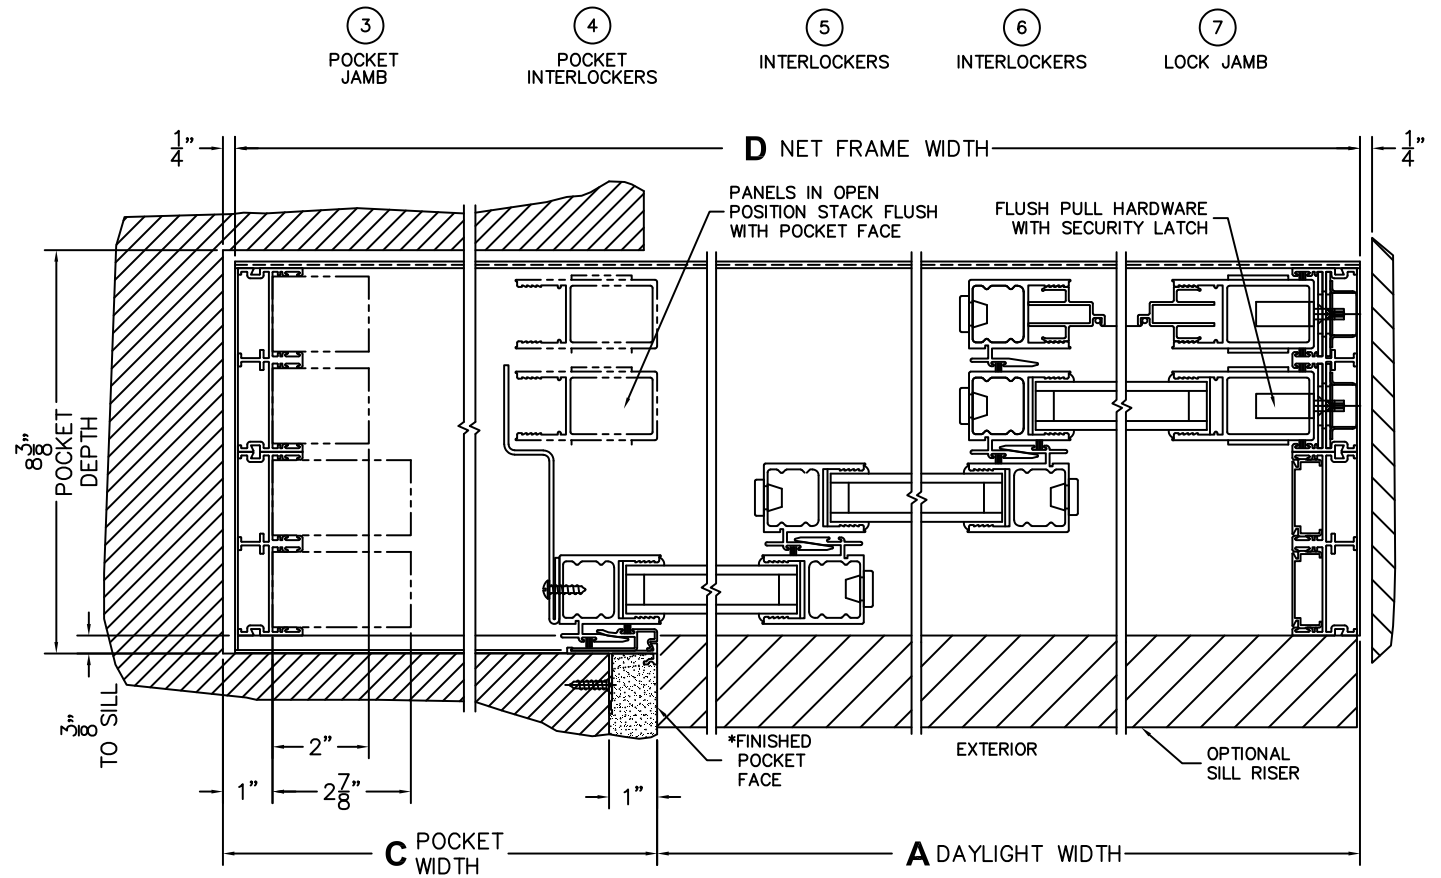

FLEETWOOD
WINDOWS & DOORS
FleetwoodUSA.com

NORWOOD 3070EX M/S
PXXX CUSTOM CONFIGURATION
WITH SCREENS

ORDER NO.:

ITEM NO.:

REQUIRED DEALER INFO.

A(DAYLIGHT WIDTH)

B(NET FRAME HEIGHT)

SILL PAN HEIGHT (INTERIOR LEG)
(3/4", 1-1/16", 1-7/16" OR 1-7/8")

CALCULATED VALUES (FLEETWOOD SUPPLIED)

C(POCKET WIDTH)

D(NET FRAME WIDTH)

NOTES:

(USE RULER TO SCALE DIMENSIONS IN INCHES)

SCALE: 1/4

FLEETWOOD
WINDOWS & DOORS
FleetwoodUSA.com

NORWOOD 3070EX M/S
PXXX CUSTOM CONFIGURATION
WITH SCREENS

ORDER NO.:

ITEM NO.:

(USE RULER TO SCALE DIMENSIONS IN INCHES)

SCALE: 1/4

*CAUTION: WHEN CONSTRUCTING POCKET NOTE THAT DAYLIGHT WIDTH DOES NOT INCLUDE 1" SET BACK FOR POST INTERLOCKER.