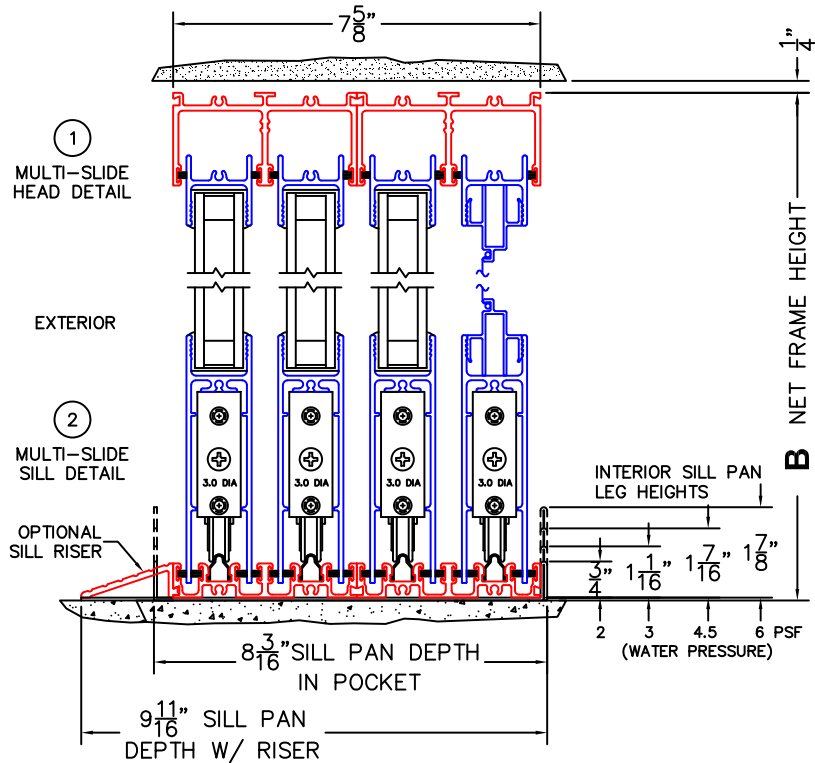

CALCULATED VALUES (FLEETWOOD SUPPLIED)

C(POCKET WIDTH)

D(NET FRAME WDT)

NOTES:

(USE RULER TO SCALE DIMENSIONS IN INCHES)

SCALE: 1/4

(USE RULER TO SCALE DIMENSIONS IN INCHES)

SCALE: 1/4

③
POCKET
JAMB

④
POCKET
INTERLOCKERS

⑤
INTERLOCKERS

⑥
INTERLOCKERS

⑦
LOCK JAMB

*CAUTION: WHEN CONSTRUCTING POCKET NOTE THAT DAYLIGHT WIDTH DOES NOT INCLUDE 1" SET BACK FOR POST INTERLOCKER.