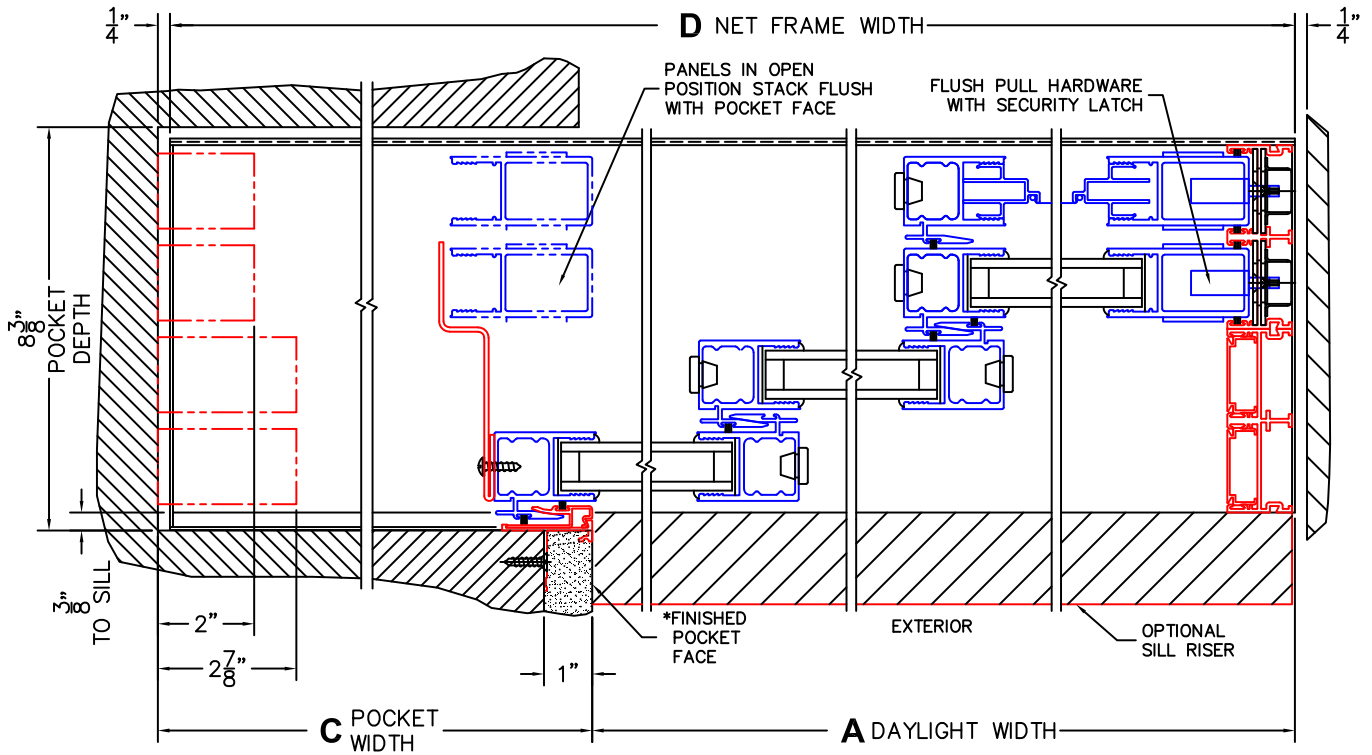

CALCULATED VALUES (FLEETWOOD SUPPLIED)

C(POCKET WIDTH)

D(NET FRAME WDT)

NOTES:

(USE RULER TO SCALE DIMENSIONS IN INCHES)

SCALE: 1/4

(USE RULER TO SCALE DIMENSIONS IN INCHES)

SCALE: 1/4

③
POCKET
JAMB

④
POCKET
INTERLOCKERS

⑤
INTERLOCKERS

⑥
INTERLOCKERS

⑦
LOCK JAMB

*CAUTION: WHEN CONSTRUCTING POCKET NOTE THAT DAYLIGHT WIDTH DOES NOT INCLUDE 1" SET BACK FOR POST INTERLOCKER.