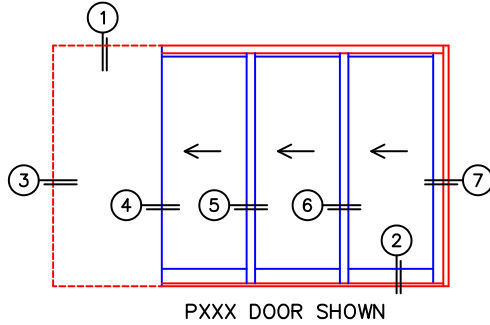

CALCULATED VALUES (FLEETWOOD SUPPLIED)

C(POCKET WIDTH)

D(NET FRAME WDT)

NOTES:

(USE RULER TO SCALE DIMENSIONS IN INCHES)

SCALE: 1/4

(USE RULER TO SCALE DIMENSIONS IN INCHES)

SCALE: 1/4

③
POCKET
JAMB

④
POCKET
INTERLOCKERS

⑤
INTERLOCKERS

⑥
INTERLOCKERS

⑦
LOCK JAMB

*CAUTION: WHEN CONSTRUCTING POCKET NOTE THAT DAYLIGHT WIDTH DOES NOT INCLUDE 1" SET BACK FOR POST INTERLOCKER.