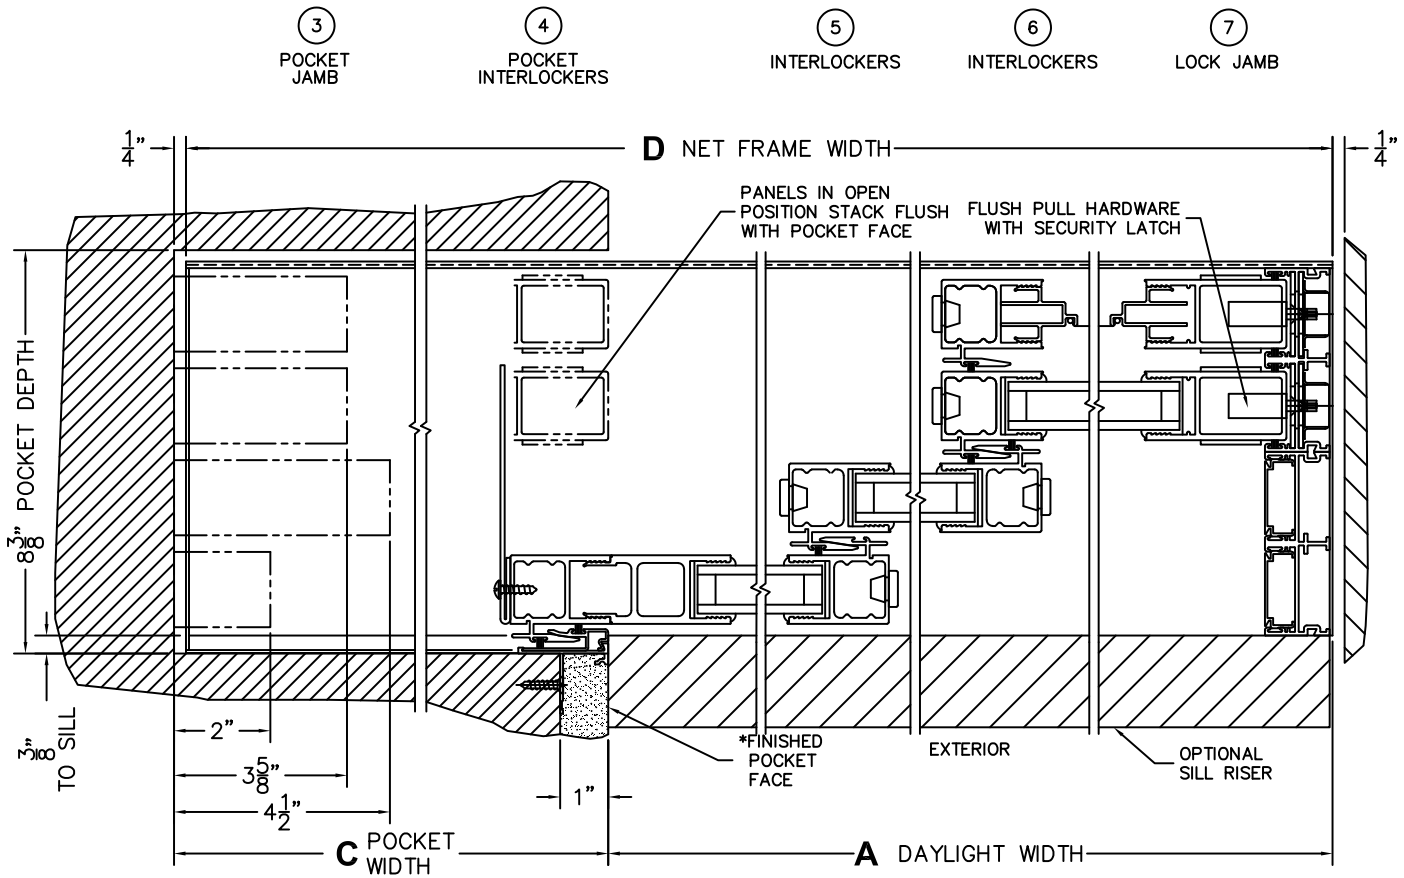

FLEETWOOD
WINDOWS & DOORS
FleetwoodUSA.com

NORWOOD 3070EX M/S
PXXX CUSTOM CONFIGURATION
WITH SCREENS

ORDER NO.:

ITEM NO.:

REQUIRED DEALER INFO.

A(DAYLIGHT WIDTH)

B(NET FRAME HEIGHT)

SILL PAN HEIGHT (INTERIOR LEG)
(3/4", 1-1/16", 1-7/16" OR 1-7/8")

CALCULATED VALUES (FLEETWOOD SUPPLIED)

C(POCKET WIDTH)

D(NET FRAME WDT)

NOTES:

(USE RULER TO SCALE DIMENSIONS IN INCHES)

SCALE: 1/4

FLEETWOOD
WINDOWS & DOORS
FleetwoodUSA.com

NORWOOD 3070EX M/S
PXXX CUSTOM CONFIGURATION
WITH SCREENS

ORDER NO.:

ITEM NO.:

(USE RULER TO SCALE DIMENSIONS IN INCHES)

SCALE: 1/4

*CAUTION: WHEN CONSTRUCTING POCKET NOTE THAT DAYLIGHT WIDTH DOES NOT INCLUDE 1" SET BACK FOR POST INTERLOCKER.