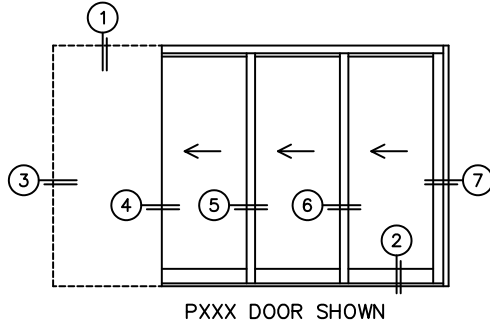

CALCULATED VALUES (FLEETWOOD SUPPLIED)

C(POCKET WIDTH)

D(NET FRAME WDT)

NOTES:

(USE RULER TO SCALE DIMENSIONS IN INCHES)

SCALE: 1/4

FLEETWOOD
WINDOWS & DOORS
FleetwoodUSA.com

NORWOOD 3070EX M/S
PXXX CUSTOM CONFIGURATION
WITH SCREENS

ORDER NO.:

ITEM NO.:

(USE RULER TO SCALE DIMENSIONS IN INCHES)

SCALE: 1/4

*CAUTION: WHEN CONSTRUCTING POCKET NOTE THAT DAYLIGHT WIDTH DOES NOT INCLUDE 1" SET BACK FOR POST INTERLOCKER.