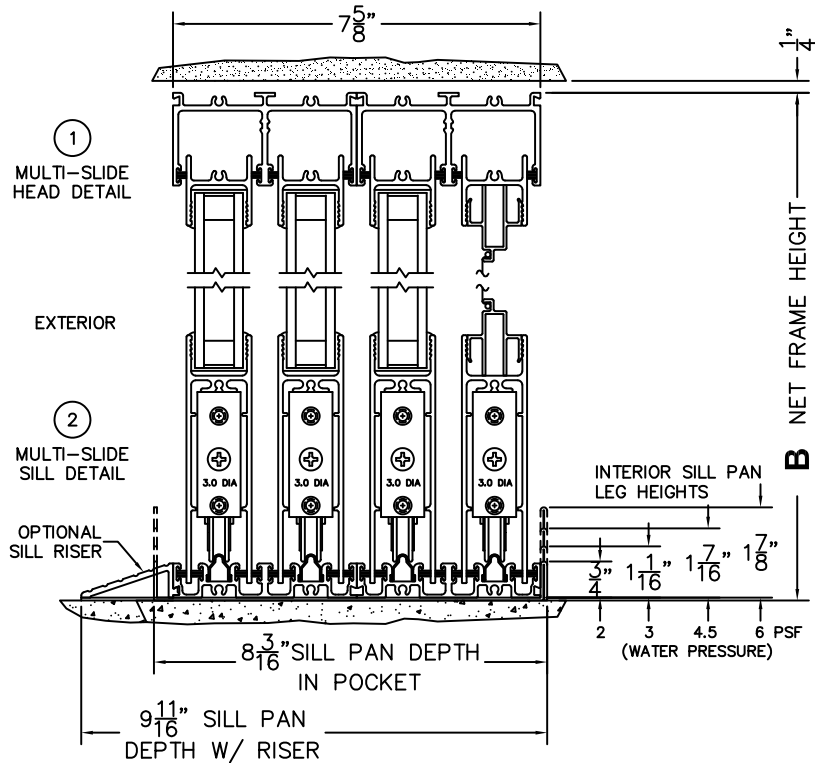

CALCULATED VALUES (FLEETWOOD SUPPLIED)

C(POCKET WIDTH)

D(NET FRAME WDT)

NOTES:

(USE RULER TO SCALE DIMENSIONS IN INCHES)

SCALE: 1/4

FLEETWOOD
WINDOWS & DOORS
FleetwoodUSA.com

NORWOOD 3070EX M/S
PXXX CUSTOM CONFIGURATION
WITH SCREENS

ORDER NO.:

ITEM NO.:

(USE RULER TO SCALE DIMENSIONS IN INCHES)

SCALE: 1/4

*CAUTION: WHEN CONSTRUCTING POCKET NOTE THAT DAYLIGHT WIDTH DOES NOT INCLUDE 1" SET BACK FOR POST INTERLOCKER.