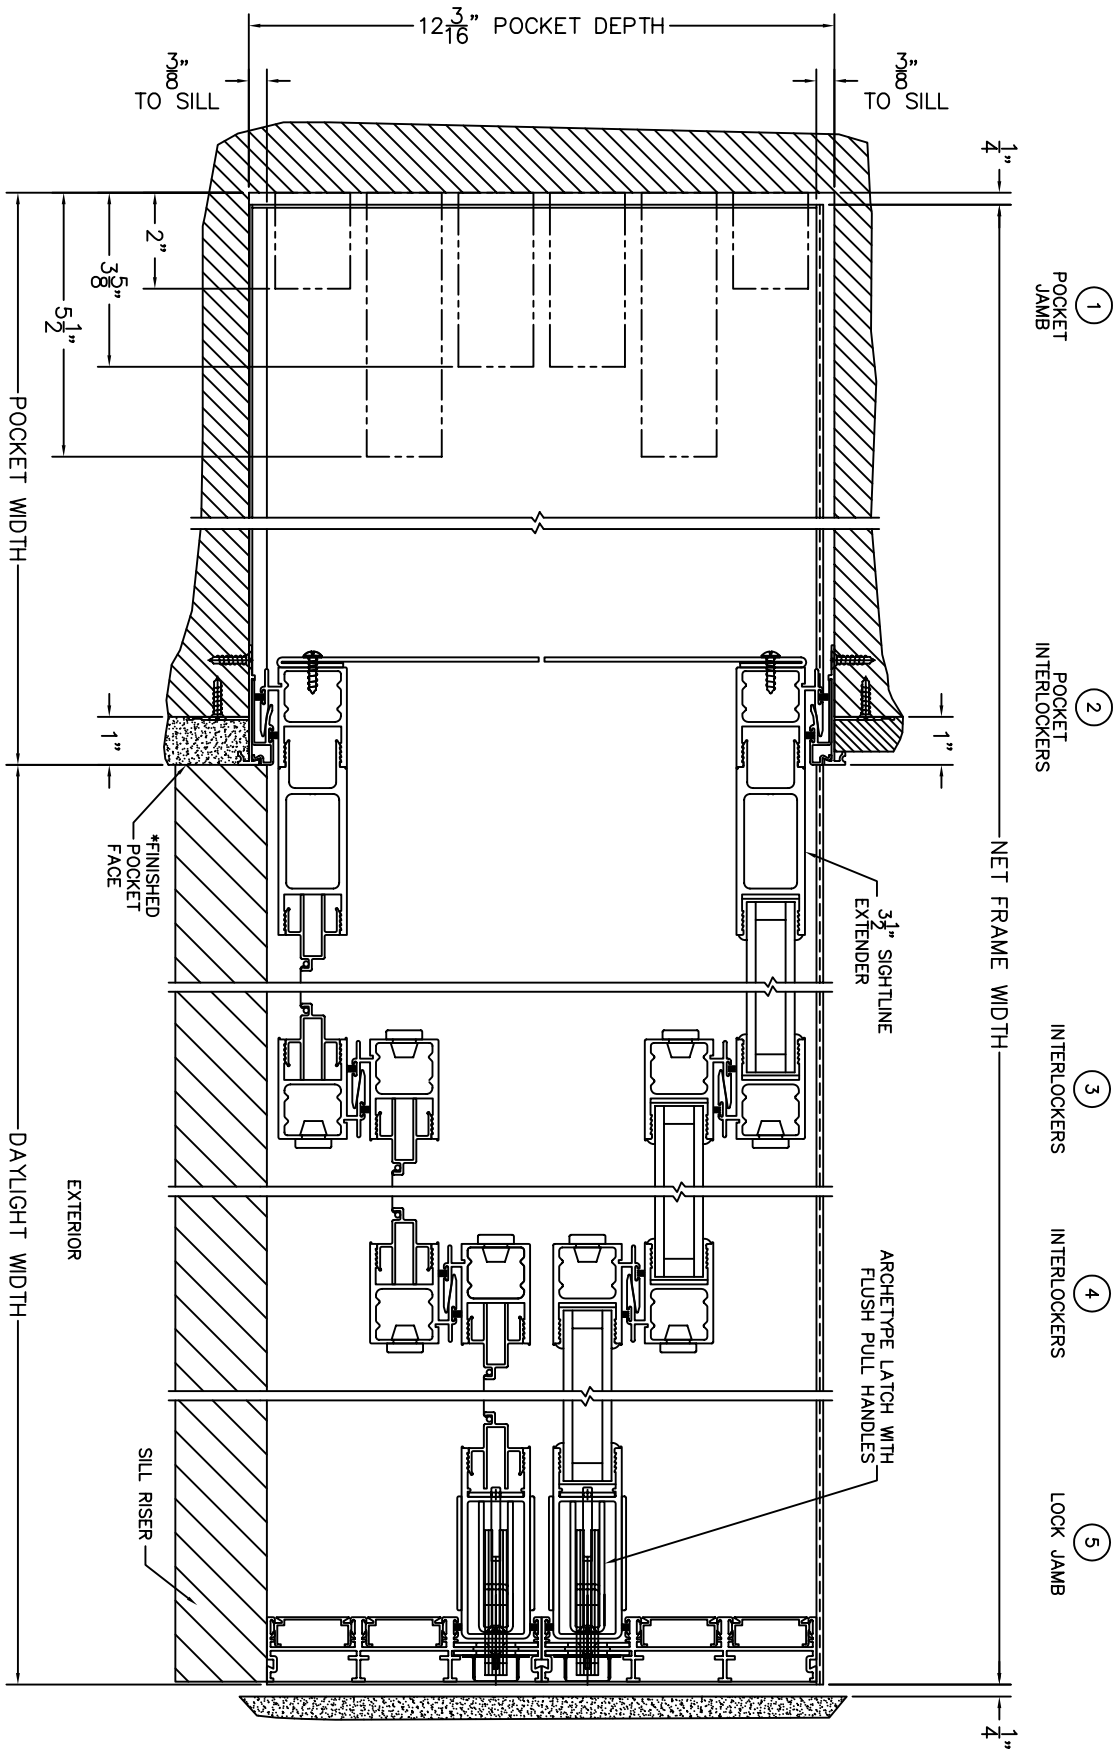

FLEETWOOD
WINDOWS & DOORS
FleetwoodUSA.com

NORWOOD 3070EX M/S
PXXX CUSTOM CONFIGURATION
WITH SCREENS

ORDER NO.:
ITEM NO.:

SCALE: 1/4

*CAUTION: WHEN CONSTRUCTING POCKET, NOTE THAT DAYLIGHT WIDTH DOES NOT INCLUDE 1" SET BACK FOR POST INTERLOCKER.