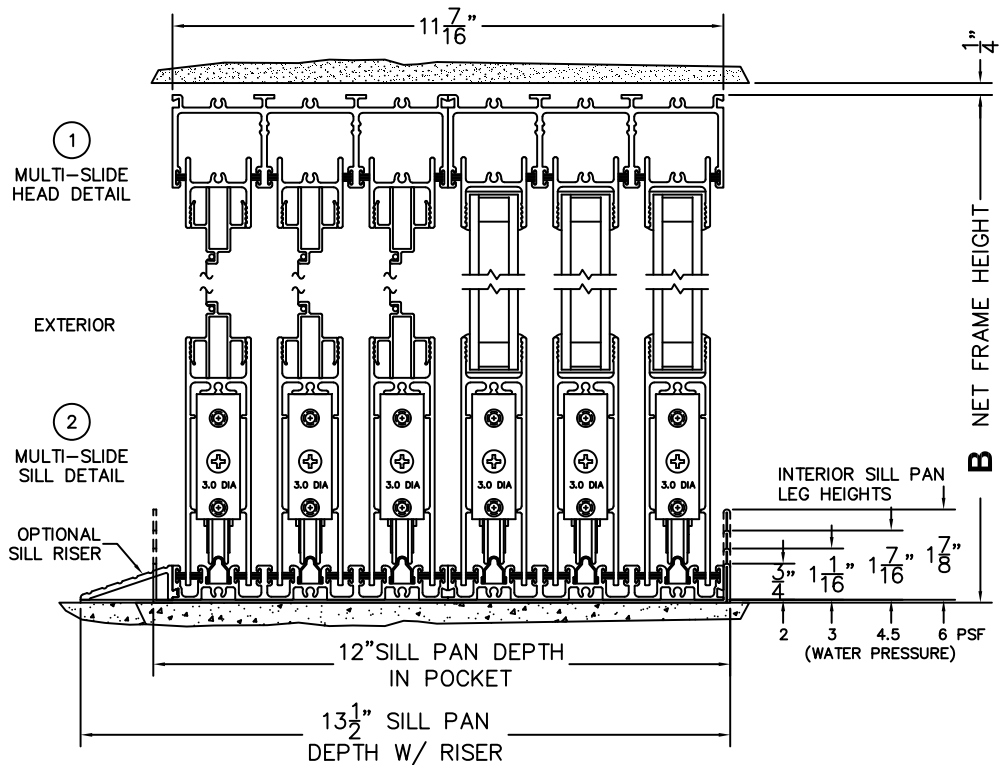

CALCULATED VALUES (FLEETWOOD SUPPLIED)

C(POCKET WIDTH)

D(NET FRAME WIDTH)

NOTES:

(USE RULER TO SCALE DIMENSIONS IN INCHES)

SCALE: 1/4

PXXX DOOR SHOWN

(USE RULER TO SCALE DIMENSIONS IN INCHES)

SCALE: 1/4

*CAUTION: WHEN CONSTRUCTING POCKET NOTE THAT DAYLIGHT WIDTH DOES NOT INCLUDE 1" SET BACK FOR POST INTERLOCKER.