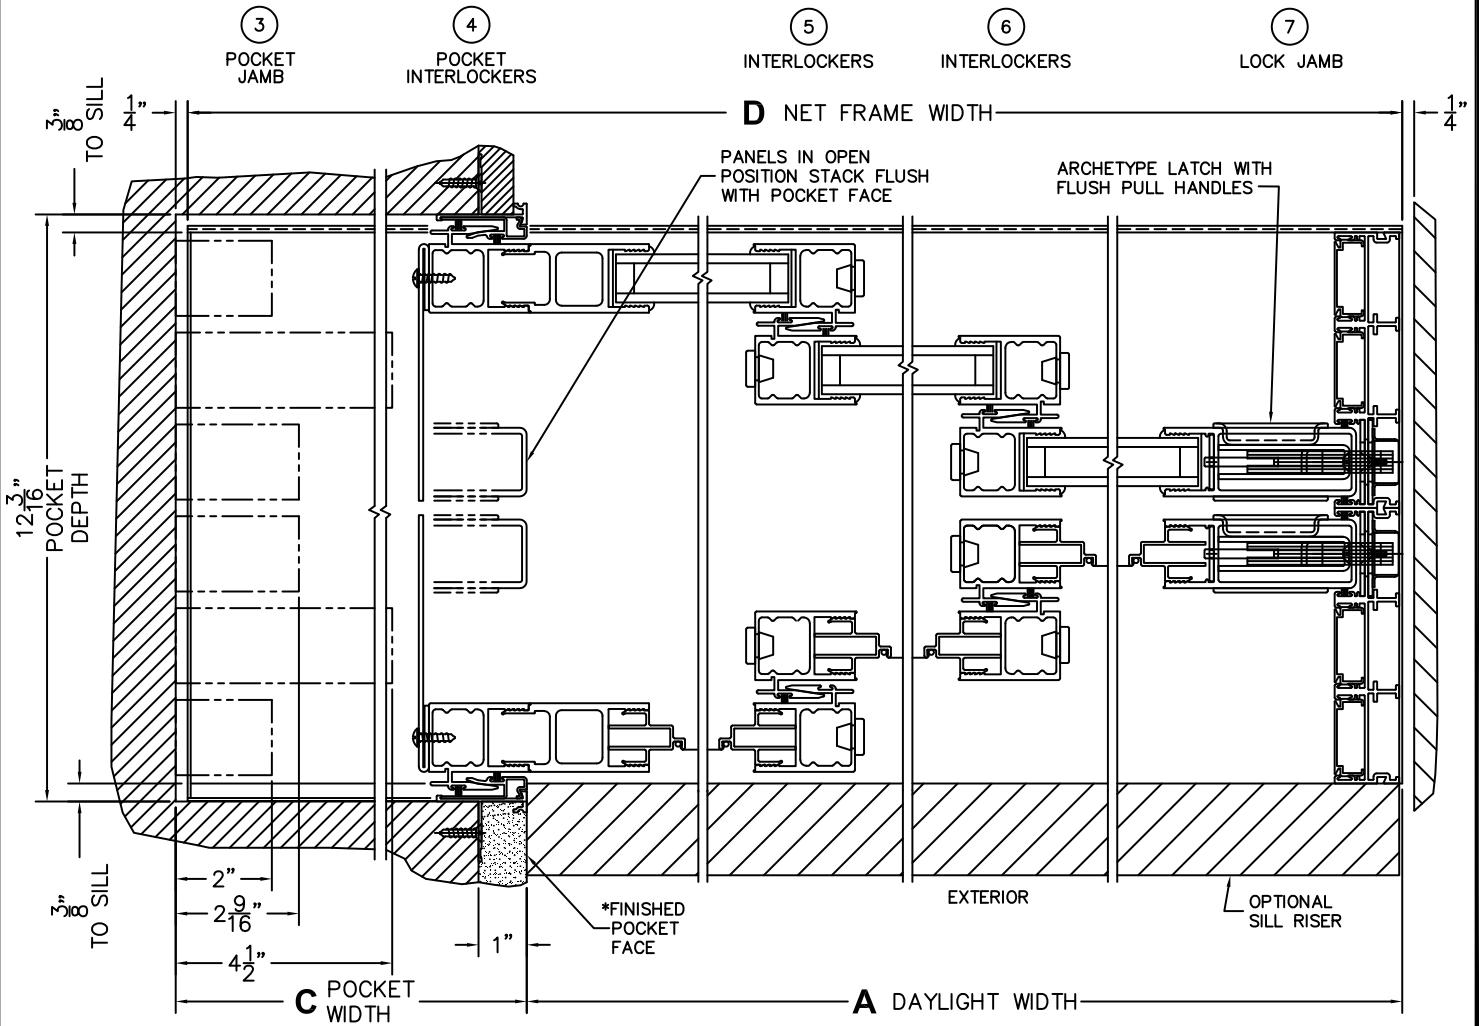

CALCULATED VALUES (FLEETWOOD SUPPLIED)

C(POCKET WIDTH)

D(NET FRAME WIDTH)

NOTES:

(USE RULER TO SCALE DIMENSIONS IN INCHES)

SCALE: 1/4

PXXX DOOR SHOWN

(USE RULER TO SCALE DIMENSIONS IN INCHES)

SCALE: 1/4

*CAUTION: WHEN CONSTRUCTING POCKET NOTE THAT DAYLIGHT WIDTH DOES NOT INCLUDE 1" SET BACK FOR POST INTERLOCKER.