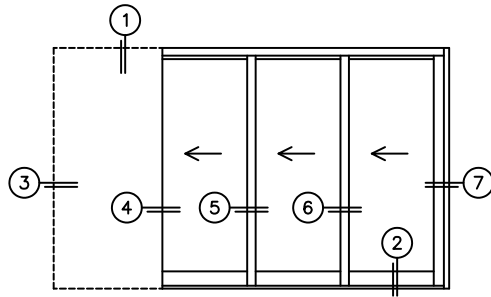

CALCULATED VALUES (FLEETWOOD SUPPLIED)

C(POCKET WIDTH)

D(NET FRAME WIDTH)

NOTES:

(USE RULER TO SCALE DIMENSIONS IN INCHES)

SCALE: 1/4

PXXX DOOR SHOWN

(USE RULER TO SCALE DIMENSIONS IN INCHES)

SCALE: 1/4

*CAUTION: WHEN CONSTRUCTING POCKET NOTE THAT DAYLIGHT WIDTH DOES NOT INCLUDE 1" SET BACK FOR POST INTERLOCKER.