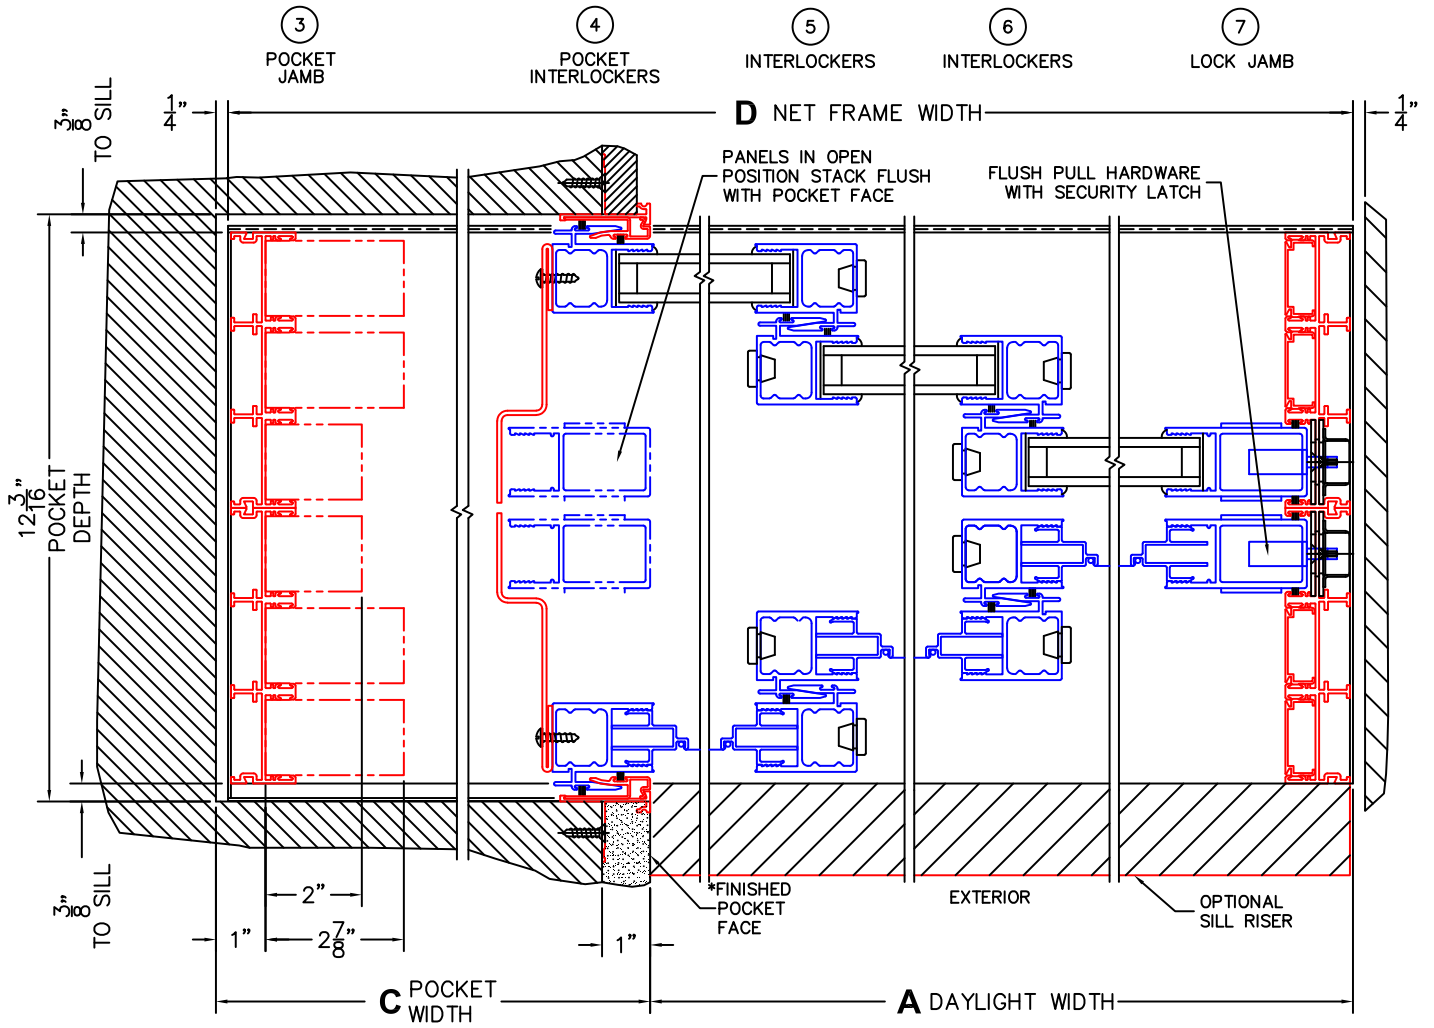

CALCULATED VALUES (FLEETWOOD SUPPLIED)

C(POCKET WIDTH)

D(NET FRAME WIDTH)

NOTES:

(USE RULER TO SCALE DIMENSIONS IN INCHES)

SCALE: 1/4

PXXX DOOR SHOWN

(USE RULER TO SCALE DIMENSIONS IN INCHES)

SCALE: 1/4"

*CAUTION: WHEN CONSTRUCTING POCKET NOTE THAT DAYLIGHT WIDTH DOES NOT INCLUDE 1" SET BACK FOR POST INTERLOCKER.