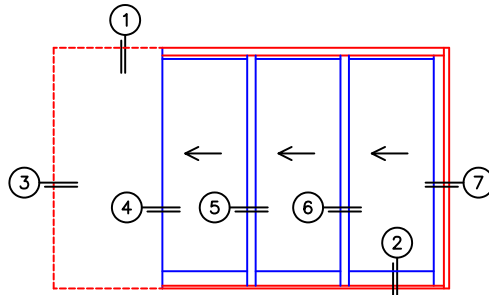

CALCULATED VALUES (FLEETWOOD SUPPLIED)

C(POCKET WIDTH)

D(NET FRAME WIDTH)

NOTES:

(USE RULER TO SCALE DIMENSIONS IN INCHES)

SCALE: 1/4

PXXX DOOR SHOWN

(USE RULER TO SCALE DIMENSIONS IN INCHES)

SCALE: 1/4"

*CAUTION: WHEN CONSTRUCTING POCKET NOTE THAT DAYLIGHT WIDTH DOES NOT INCLUDE 1" SET BACK FOR POST INTERLOCKER.