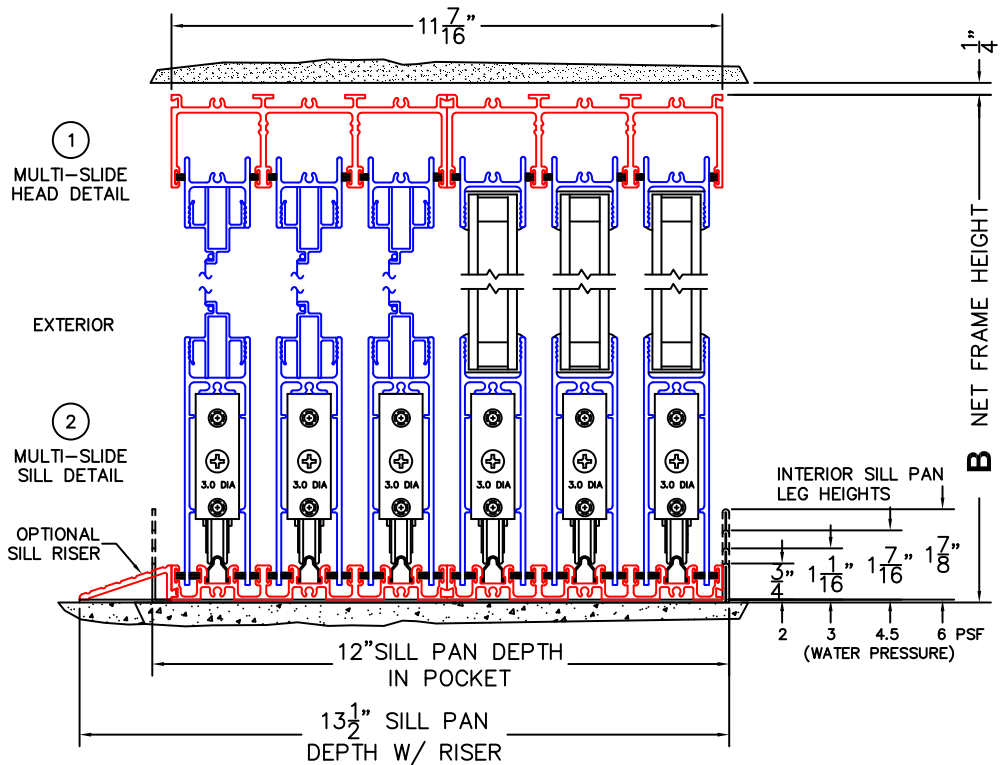

CALCULATED VALUES (FLEETWOOD SUPPLIED)

C(POCKET WIDTH)

D(NET FRAME WIDTH)

NOTES:

(USE RULER TO SCALE DIMENSIONS IN INCHES)

SCALE: 1/4

PXXX DOOR SHOWN

(USE RULER TO SCALE DIMENSIONS IN INCHES)

SCALE: 1/4"

*CAUTION: WHEN CONSTRUCTING POCKET NOTE THAT DAYLIGHT WIDTH DOES NOT INCLUDE 1" SET BACK FOR POST INTERLOCKER.