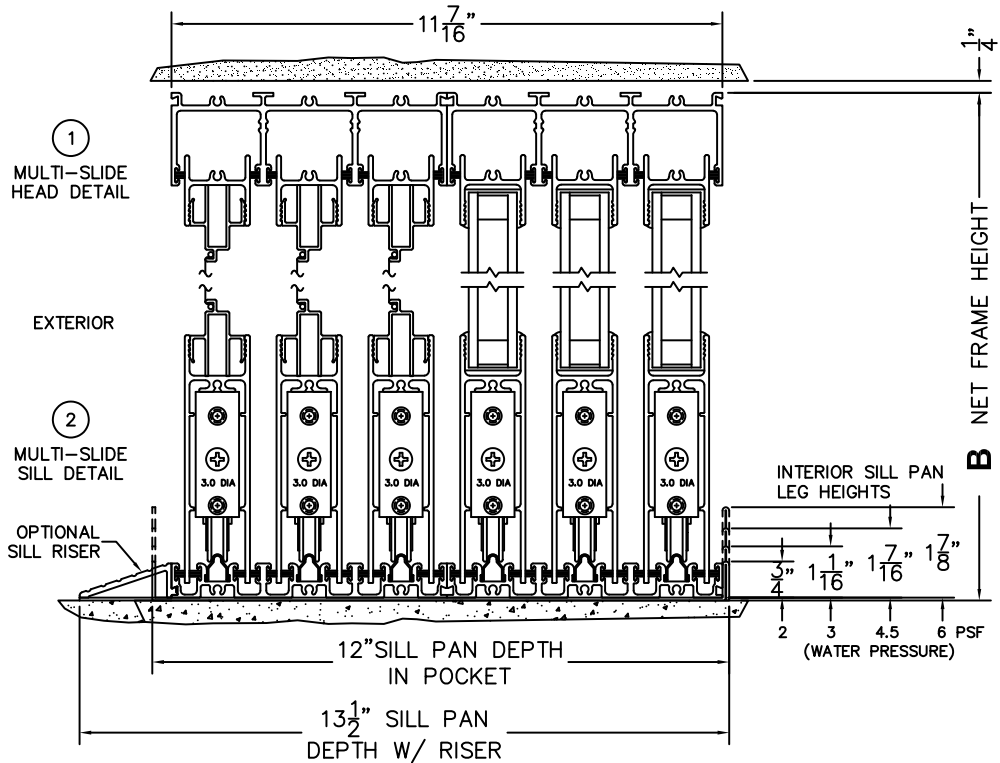

CALCULATED VALUES (FLEETWOOD SUPPLIED)

C(POCKET WIDTH)

D(NET FRAME WIDTH)

NOTES:

(USE RULER TO SCALE DIMENSIONS IN INCHES)

SCALE: 1/4

FLEETWOOD
WINDOWS & DOORS
FleetwoodUSA.com

NORWOOD 3070EX M/S
PXXX STANDARD CONFIGURATION
WITH SCREENS

ORDER NO.:

ITEM NO.:

(USE RULER TO SCALE DIMENSIONS IN INCHES)

SCALE: 1/4

*CAUTION: WHEN CONSTRUCTING POCKET NOTE THAT DAYLIGHT WIDTH DOES NOT INCLUDE 1" SET BACK FOR POST INTERLOCKER.