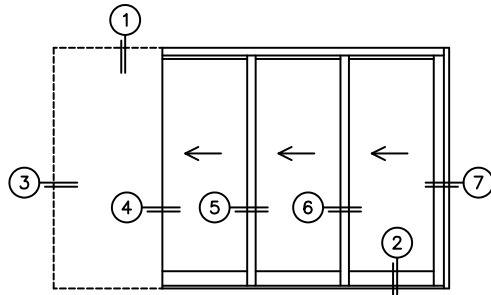

CALCULATED VALUES (FLEETWOOD SUPPLIED)

C(POCKET WIDTH)

D(NET FRAME WIDTH)

NOTES:

(USE RULER TO SCALE DIMENSIONS IN INCHES)

SCALE: 1/4

FLEETWOOD
WINDOWS & DOORS
FleetwoodUSA.com

NORWOOD 3070EX M/S
PXXX STANDARD CONFIGURATION
WITH SCREENS

ORDER NO.:

ITEM NO.:

(USE RULER TO SCALE DIMENSIONS IN INCHES)

SCALE: 1/4

*CAUTION: WHEN CONSTRUCTING POCKET NOTE THAT DAYLIGHT WIDTH DOES NOT INCLUDE 1" SET BACK FOR POST INTERLOCKER.