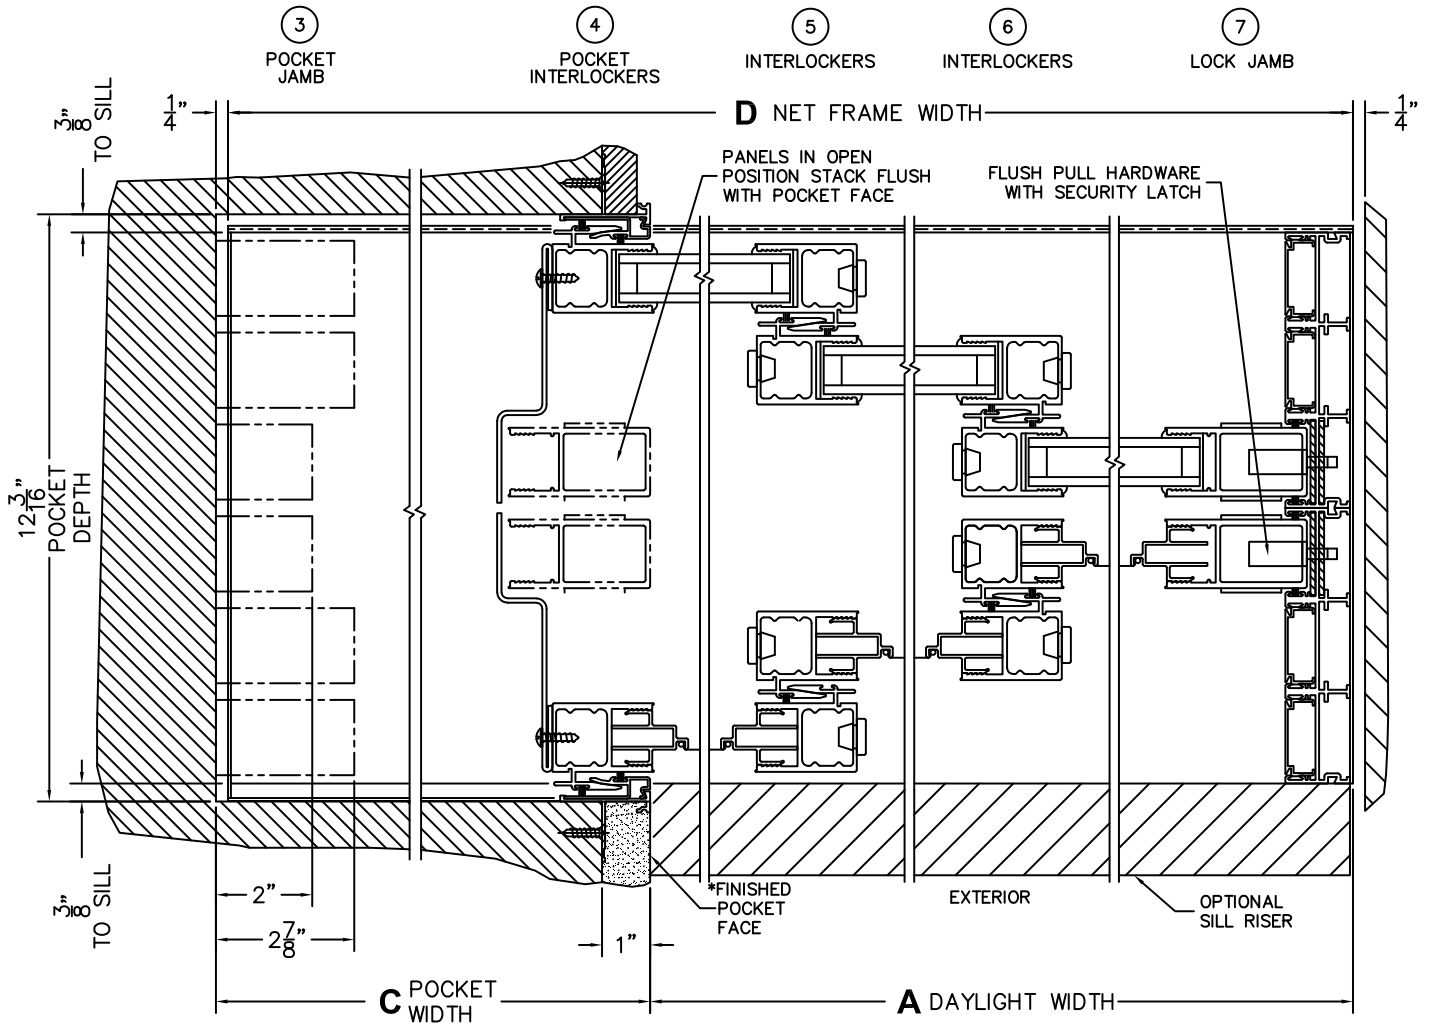

CALCULATED VALUES (FLEETWOOD SUPPLIED)

C(POCKET WIDTH)

D(NET FRAME WIDTH)

NOTES:

(USE RULER TO SCALE DIMENSIONS IN INCHES)

SCALE: 1/4

FLEETWOOD
WINDOWS & DOORS
FleetwoodUSA.com

NORWOOD 3070EX M/S
PXXX STANDARD CONFIGURATION
WITH SCREENS

ORDER NO.:

ITEM NO.:

(USE RULER TO SCALE DIMENSIONS IN INCHES)

SCALE: 1/4

*CAUTION: WHEN CONSTRUCTING POCKET NOTE THAT DAYLIGHT WIDTH DOES NOT INCLUDE 1" SET BACK FOR POST INTERLOCKER.