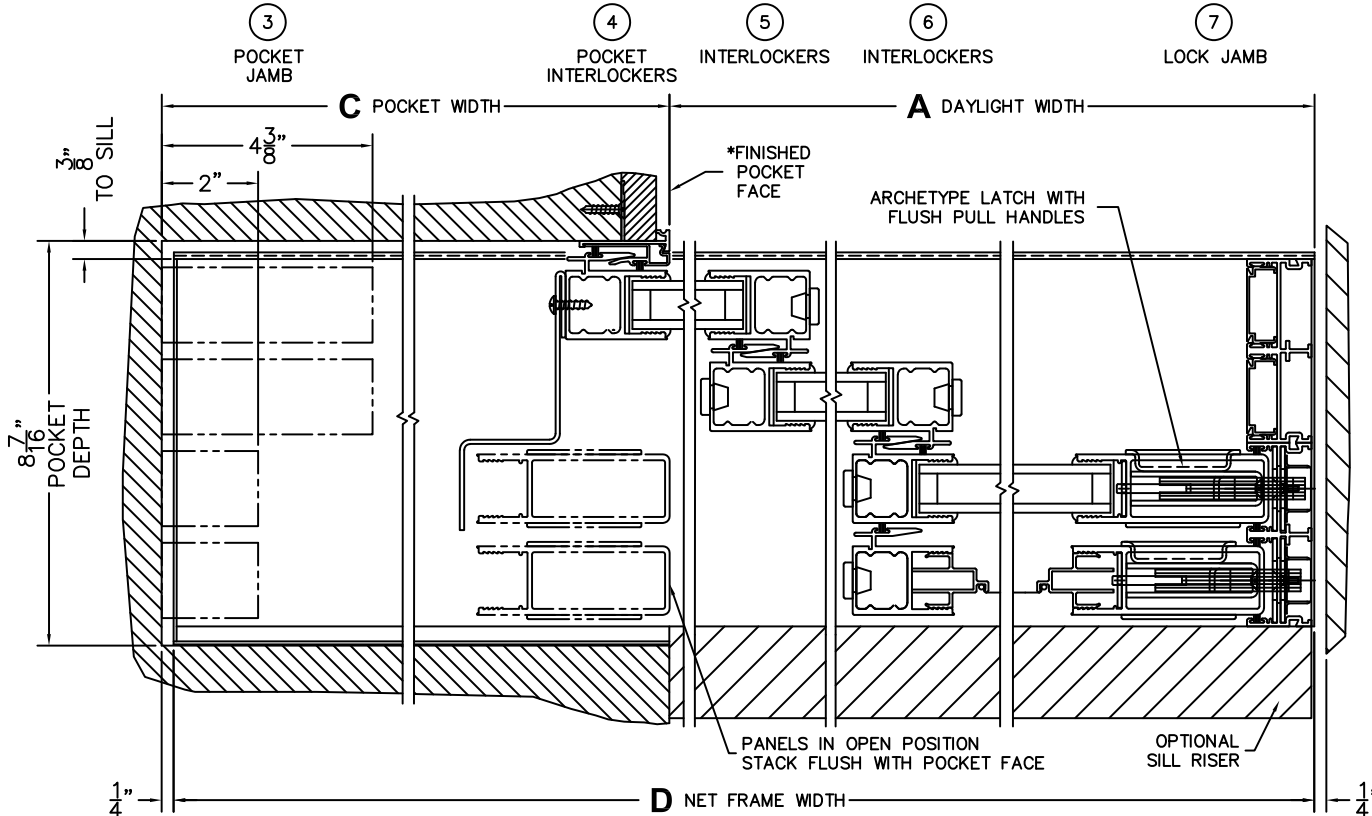

CALCULATED VALUES (FLEETWOOD SUPPLIED)

C(POCKET WIDTH)

D(NET FRAME WIDTH)

NOTES:

(USE RULER TO SCALE DIMENSIONS IN INCHES)

SCALE: 1/4

①
MULTI-SLIDE
HEAD DETAIL

EXTERIOR

②
MULTI-SLIDE
SILL DETAIL

OPTIONAL
SILL RISER

PXXX DOOR SHOWN

③
POCKET
JAMB

④
POCKET
INTERLOCKERS

⑤
INTERLOCKERS

⑥
INTERLOCKERS

⑦
LOCK JAMB

*CAUTION: WHEN CONSTRUCTING POCKET NOTE THAT DAYLIGHT WIDTH DOES NOT INCLUDE 1" SET BACK FOR POST INTERLOCKER.