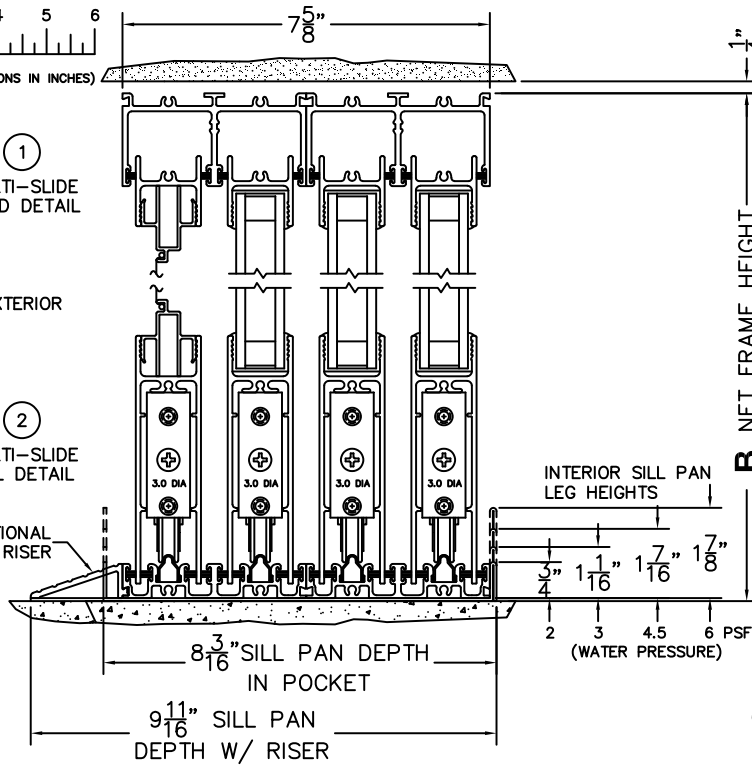

FLEETWOOD
WINDOWS & DOORS
FleetwoodUSA.com

NORWOOD 3070EX M/S
PXXX STANDARD CONFIGURATION
WITH SCREENS

ORDER NO.:

ITEM NO.:

REQUIRED DEALER INFO.

A(DAYLIGHT WIDTH)

B(NET FRAME HEIGHT)

SILL PAN HEIGHT (INTERIOR LEG)
(3/4", 1-1/16", 1-7/16" OR 1-7/8")

CALCULATED VALUES (FLEETWOOD SUPPLIED)

C(POCKET WIDTH)

D(NET FRAME WIDTH)

NOTES:

(USE RULER TO SCALE DIMENSIONS IN INCHES)

SCALE: 1/4

①
MULTI-SLIDE
HEAD DETAIL

EXTERIOR

②
MULTI-SLIDE
SILL DETAIL

OPTIONAL
SILL RISER

PXXX DOOR SHOWN

③
POCKET
JAMB

④
POCKET
INTERLOCKERS

⑤
INTERLOCKERS

⑥
INTERLOCKERS

⑦
LOCK JAMB