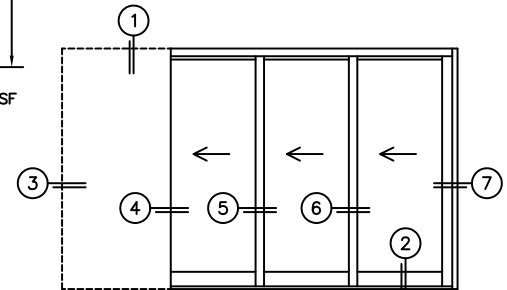

CALCULATED VALUES (FLEETWOOD SUPPLIED)

C(POCKET WIDTH)

D(NET FRAME WIDTH)

NOTES:

(USE RULER TO SCALE DIMENSIONS IN INCHES)

SCALE: 1/4

①
MULTI-SLIDE
HEAD DETAIL

EXTERIOR

②
MULTI-SLIDE
SILL DETAIL

OPTIONAL
SILL RISER

PXXX DOOR SHOWN

③
POCKET
JAMB

④
POCKET
INTERLOCKERS

⑤
INTERLOCKERS

⑥
INTERLOCKERS

⑦
LOCK JAMB

*CAUTION: WHEN CONSTRUCTING POCKET NOTE THAT DAYLIGHT WIDTH DOES NOT INCLUDE 1" SET BACK FOR POST INTERLOCKER.