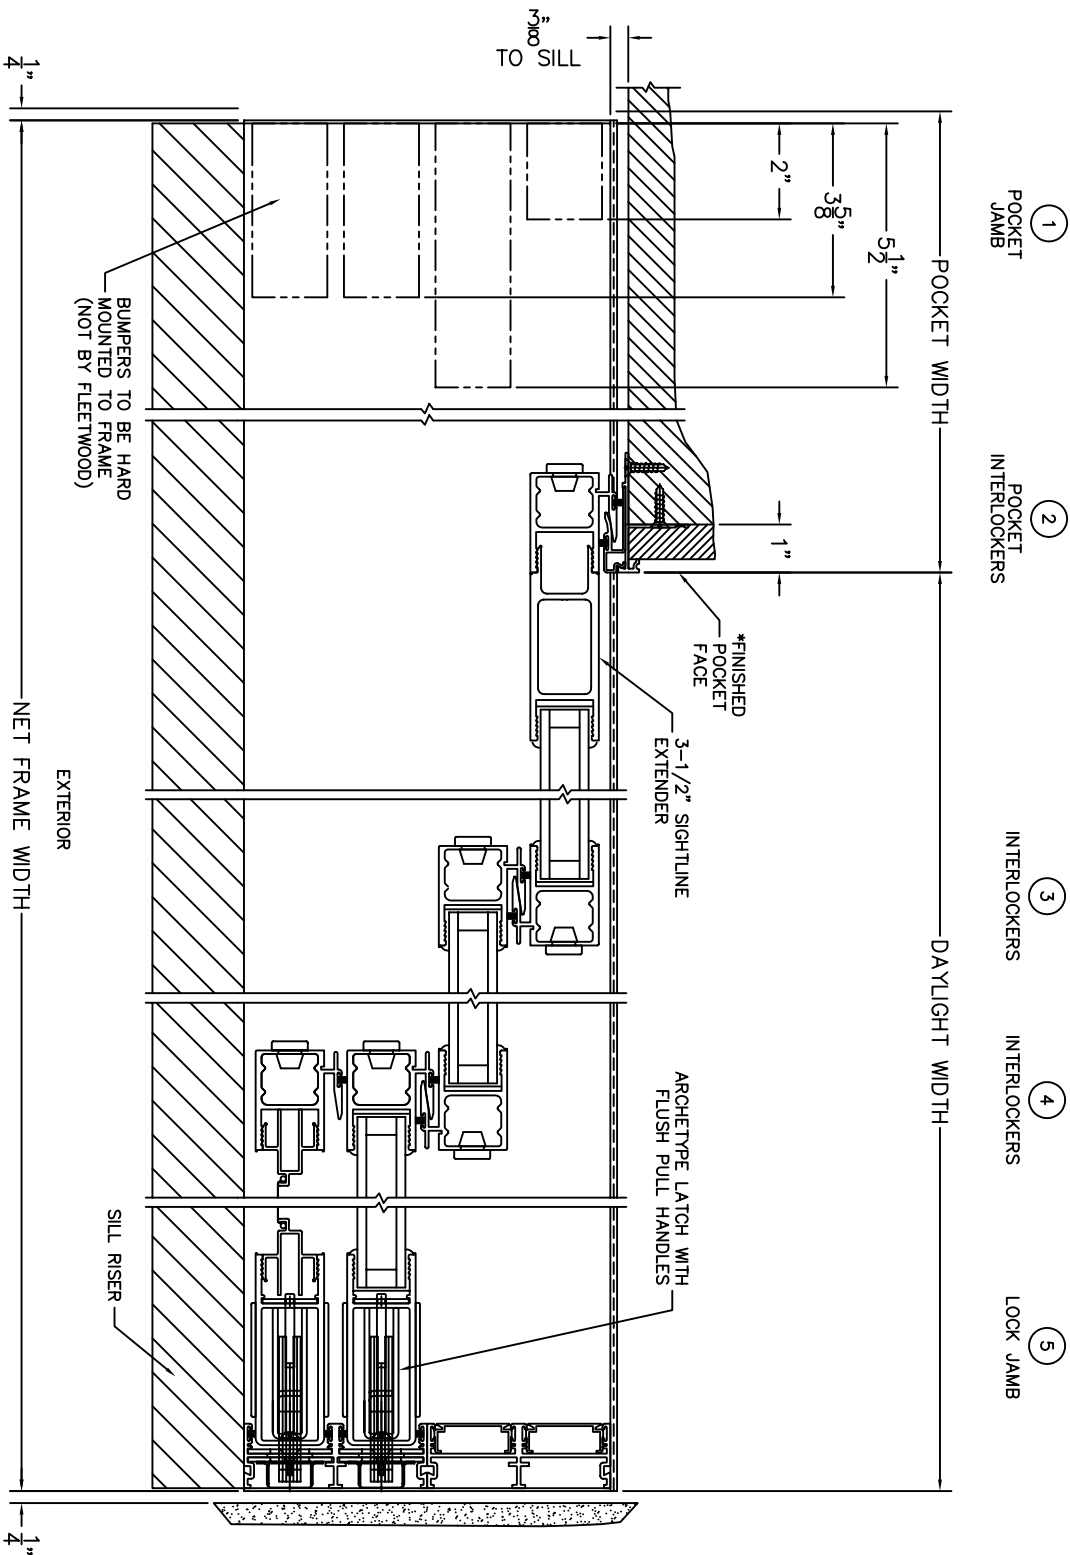

FLEETWOOD
WINDOWS & DOORS
FleetwoodUSA.com

NORWOOD 3070EX M/S
PXXX CUSTOM CONFIGURATION
WITH SCREENS

ORDER NO.:

ITEM NO.:

SCALE: 1/4

*CAUTION: WHEN CONSTRUCTING POCKET NOTE THAT DAYLIGHT WIDTH DOES NOT INCLUDE 1" SET BACK FOR POST INTERLOCKER.