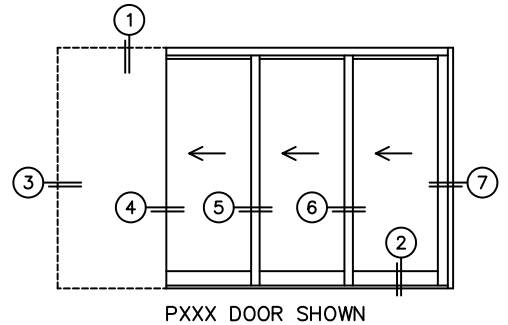

**A**(DAYLIGHT WIDTH)

**B**(NET FRAME HEIGHT)

SILL PAN HEIGHT (INTERIOR LEG)  
 (1-3/4", 2", 2-1/2")

CALCULATED VALUES (FLEETWOOD SUPPLIED)

**C**(POCKET WIDTH)

**D**(NET FRAME WIDTH)

NOTES:

SCALE: 1/4

\*CAUTION: WHEN CONSTRUCTING POCKET NOTE THAT DAYLIGHT WIDTH DOES NOT INCLUDE 1" SET BACK FOR POST INTERLOCKER.