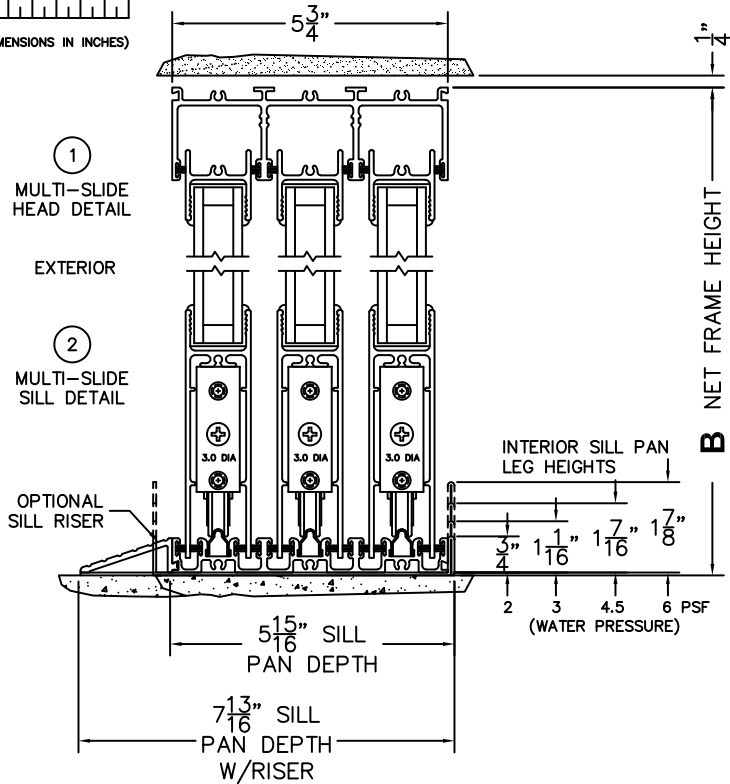

**A**(DAYLIGHT WIDTH)

**B**(NET FRAME HEIGHT)

SILL PAN HEIGHT (INTERIOR LEG)  
 (1-3/4", 2", 2-1/2")

CALCULATED VALUES (FLEETWOOD SUPPLIED)

**C**(POCKET WIDTH)

**D**(NET FRAME WIDTH)

NOTES:

SCALE: 1/4

\*CAUTION: WHEN CONSTRUCTING POCKET NOTE THAT DAYLIGHT WIDTH DOES NOT INCLUDE 1" SET BACK FOR POST INTERLOCKER.