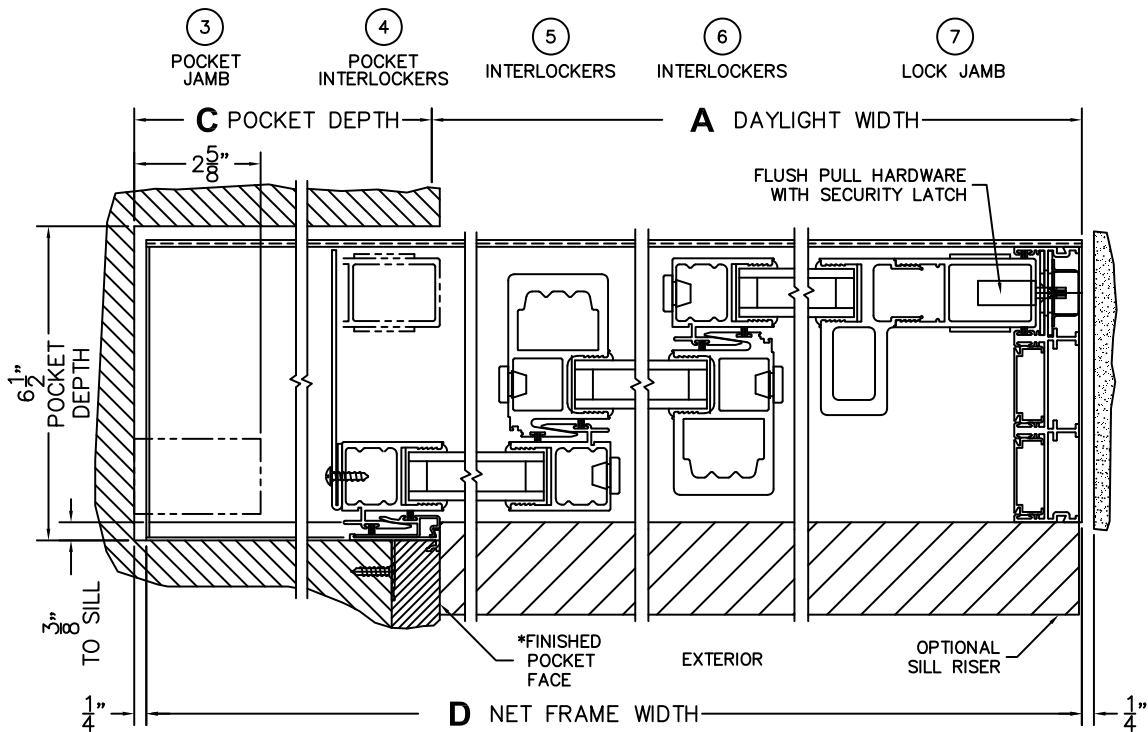

**A**(DAYLIGHT WIDTH)

**B**(NET FRAME HEIGHT)

SILL PAN HEIGHT (INTERIOR LEG)  
 (1-3/4", 2", 2-1/2")

CALCULATED VALUES (FLEETWOOD SUPPLIED)

**C**(POCKET WIDTH)

**D**(NET FRAME WIDTH)

NOTES:

SCALE: 1/4

\*CAUTION: WHEN CONSTRUCTING POCKET NOTE THAT DAYLIGHT WIDTH DOES NOT INCLUDE 1" SET BACK FOR POST INTERLOCKER.