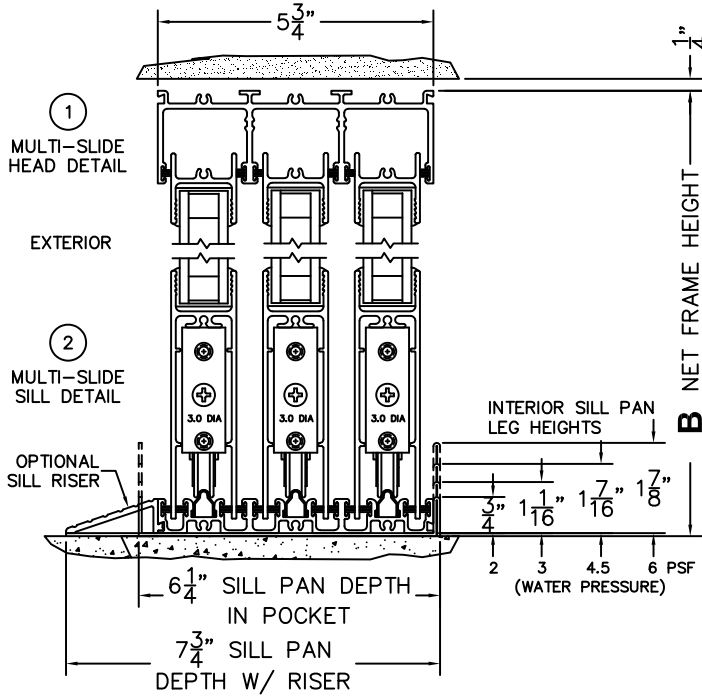

CALCULATED VALUES (FLEETWOOD SUPPLIED)

C(POCKET WIDTH)

D(NET FRAME WIDTH)

NOTES:

(USE RULER TO SCALE DIMENSIONS IN INCHES)

SCALE: 1/4

PXXX DOOR SHOWN

*CAUTION: WHEN CONSTRUCTING POCKET NOTE THAT DAYLIGHT WIDTH DOES NOT INCLUDE 1" SET BACKFOR POST INTERLOCKER.