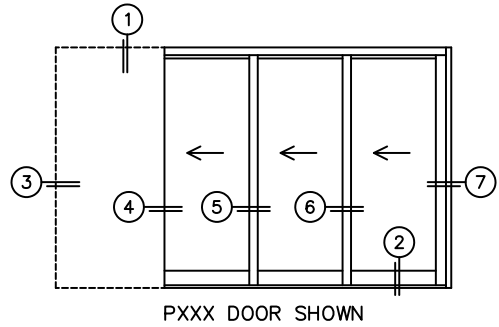

CALCULATED VALUES (FLEETWOOD SUPPLIED)

C(POCKET WIDTH)

D(NET FRAME WIDTH)

NOTES:

(USE RULER TO SCALE DIMENSIONS IN INCHES)

SCALE: 1/4

PXXX DOOR SHOWN

*CAUTION: WHEN CONSTRUCTING POCKET NOTE THAT DAYLIGHT WIDTH DOES NOT INCLUDE 1" SET BACKFOR POST INTERLOCKER.