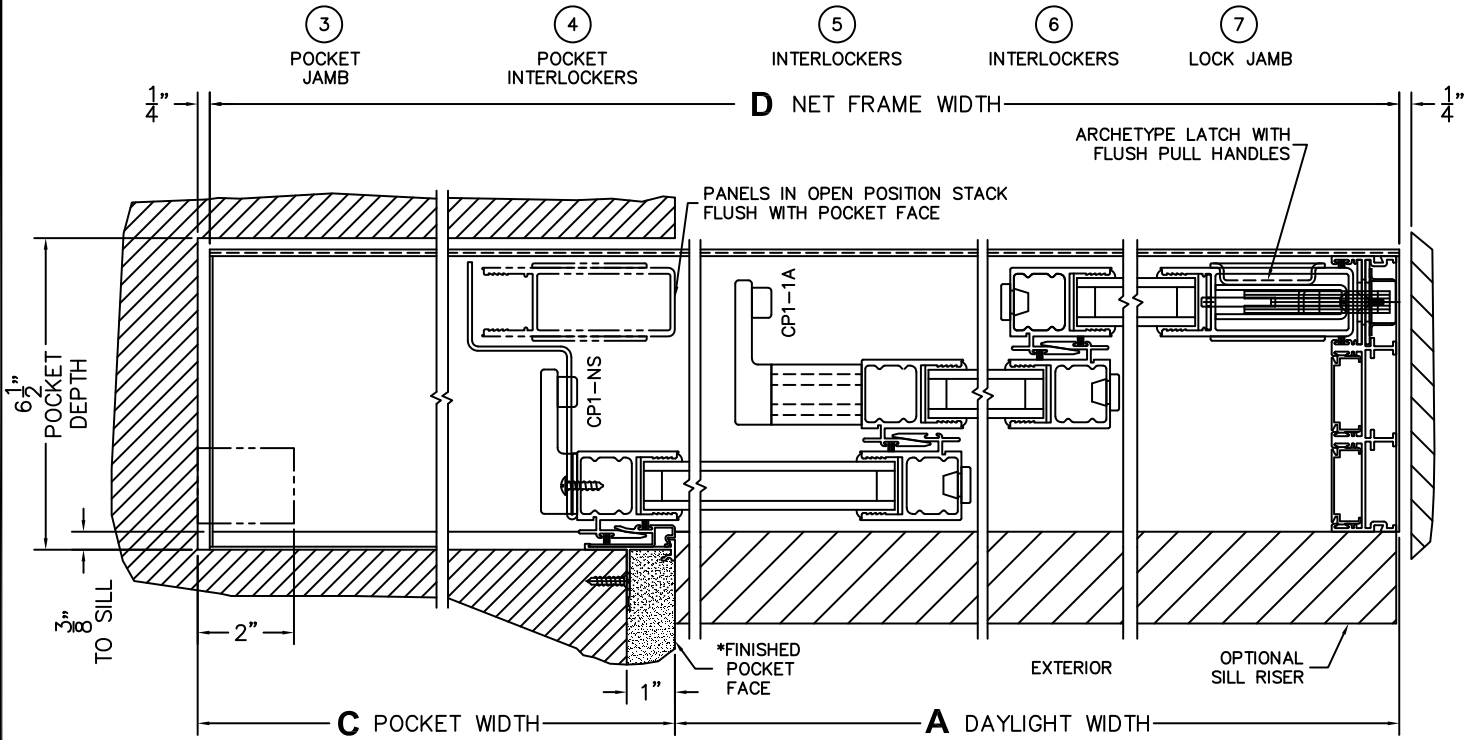

CALCULATED VALUES (FLEETWOOD SUPPLIED)

C(POCKET WIDTH)

D(NET FRAME WIDTH)

NOTES:

(USE RULER TO SCALE DIMENSIONS IN INCHES)

SCALE: 1/4

PXXX DOOR SHOWN

*CAUTION: WHEN CONSTRUCTING POCKET NOTE THAT DAYLIGHT WIDTH DOES NOT INCLUDE 1" SET BACKFOR POST INTERLOCKER.