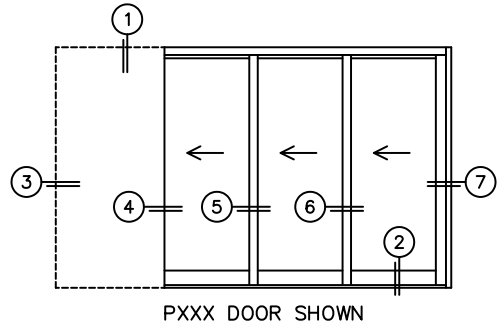

CALCULATED VALUES (FLEETWOOD SUPPLIED)

C(POCKET WIDTH)

D(NET FRAME WIDTH)

NOTES:

(USE RULER TO SCALE DIMENSIONS IN INCHES)

SCALE: 1/4"

PXXX DOOR SHOWN

3
POCKET
JAMB

4
POCKET
INTERLOCKERS

5
INTERLOCKERS

6
INTERLOCKERS

7
LOCK JAMB

ARCHETYPE LATCH WITH
FLUSH PULL HANDLES

PANELS IN OPEN POSITION STACK
FLUSH WITH POCKET FACE

*FINISHED
POCKET
FACE

EXTERIOR

OPTIONAL
SILL RISER

C POCKET
WIDTH

A DAYLIGHT WIDTH

D NET FRAME WIDTH

*CAUTION: WHEN CONSTRUCTING POCKET NOTE THAT DAYLIGHT WIDTH DOES NOT INCLUDE 1" SET BACK FOR POST INTERLOCKER.