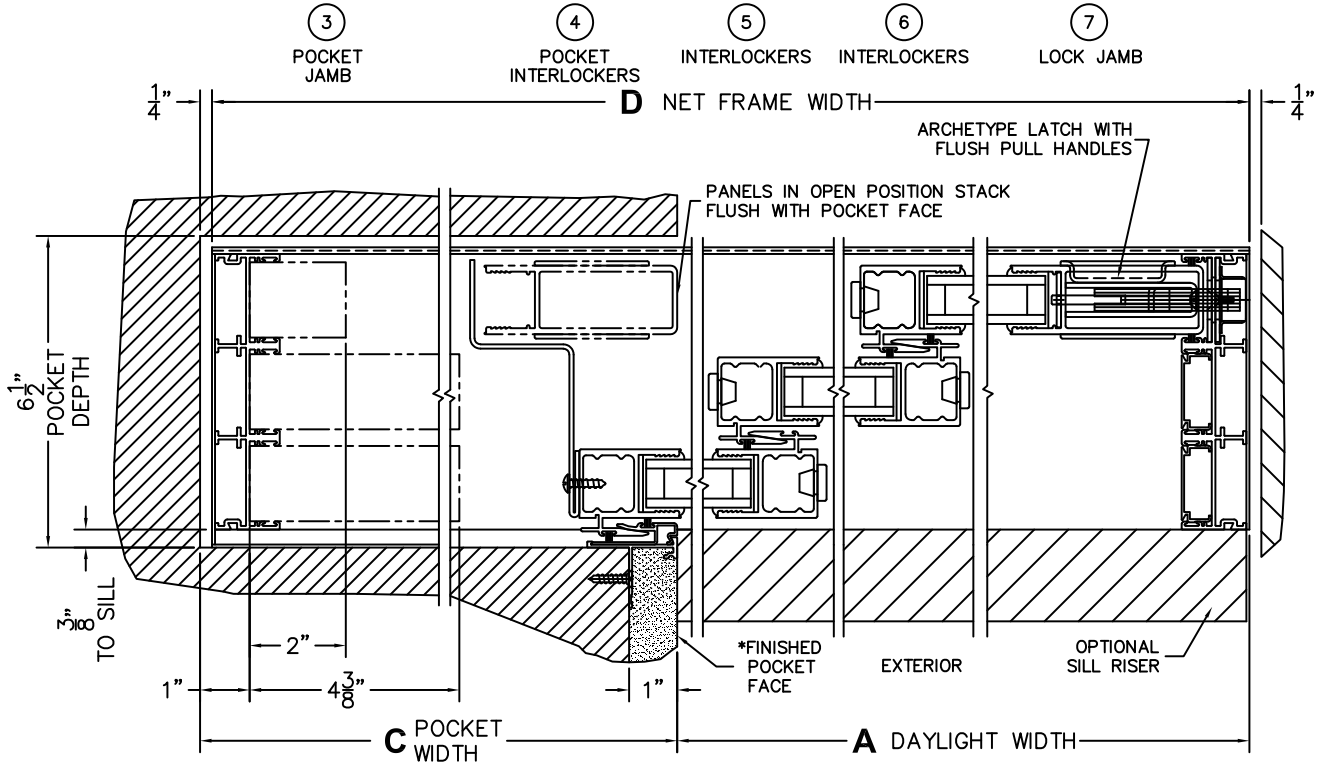

CALCULATED VALUES (FLEETWOOD SUPPLIED)

C(POCKET WIDTH)

D(NET FRAME WIDTH)

NOTES:

(USE RULER TO SCALE DIMENSIONS IN INCHES)

SCALE: 1/4"

PXXX DOOR SHOWN

3
POCKET
JAMB

4
POCKET
INTERLOCKERS

5
INTERLOCKERS

6
INTERLOCKERS

7
LOCK JAMB

ARCHETYPE LATCH WITH
FLUSH PULL HANDLES

PANELS IN OPEN POSITION STACK
FLUSH WITH POCKET FACE

*FINISHED
POCKET
FACE

EXTERIOR

OPTIONAL
SILL RISER

C POCKET
WIDTH

A DAYLIGHT WIDTH

D NET FRAME WIDTH

*CAUTION: WHEN CONSTRUCTING POCKET NOTE THAT DAYLIGHT WIDTH DOES NOT INCLUDE 1" SET BACK FOR POST INTERLOCKER.