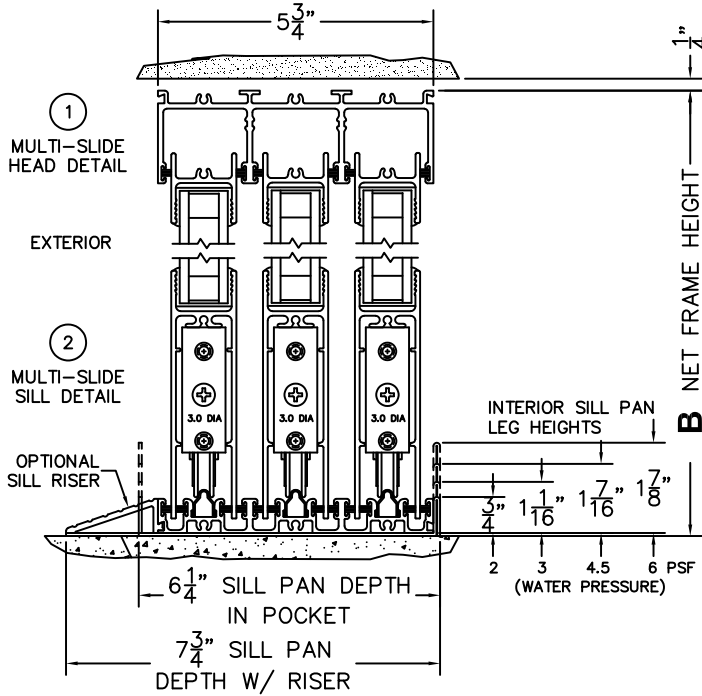

CALCULATED VALUES (FLEETWOOD SUPPLIED)

C(POCKET WIDTH)

D(NET FRAME WIDTH)

NOTES:

(USE RULER TO SCALE DIMENSIONS IN INCHES)

SCALE: 1/4"

PXXX DOOR SHOWN

3
POCKET
JAMB

4
POCKET
INTERLOCKERS

5
INTERLOCKERS

6
INTERLOCKERS

7
LOCK JAMB

ARCHETYPE LATCH WITH
FLUSH PULL HANDLES

PANELS IN OPEN POSITION STACK
FLUSH WITH POCKET FACE

*FINISHED
POCKET
FACE

EXTERIOR

OPTIONAL
SILL RISER

C POCKET
WIDTH

A DAYLIGHT WIDTH

D NET FRAME WIDTH

*CAUTION: WHEN CONSTRUCTING POCKET NOTE THAT DAYLIGHT WIDTH DOES NOT INCLUDE 1" SET BACK FOR POST INTERLOCKER.