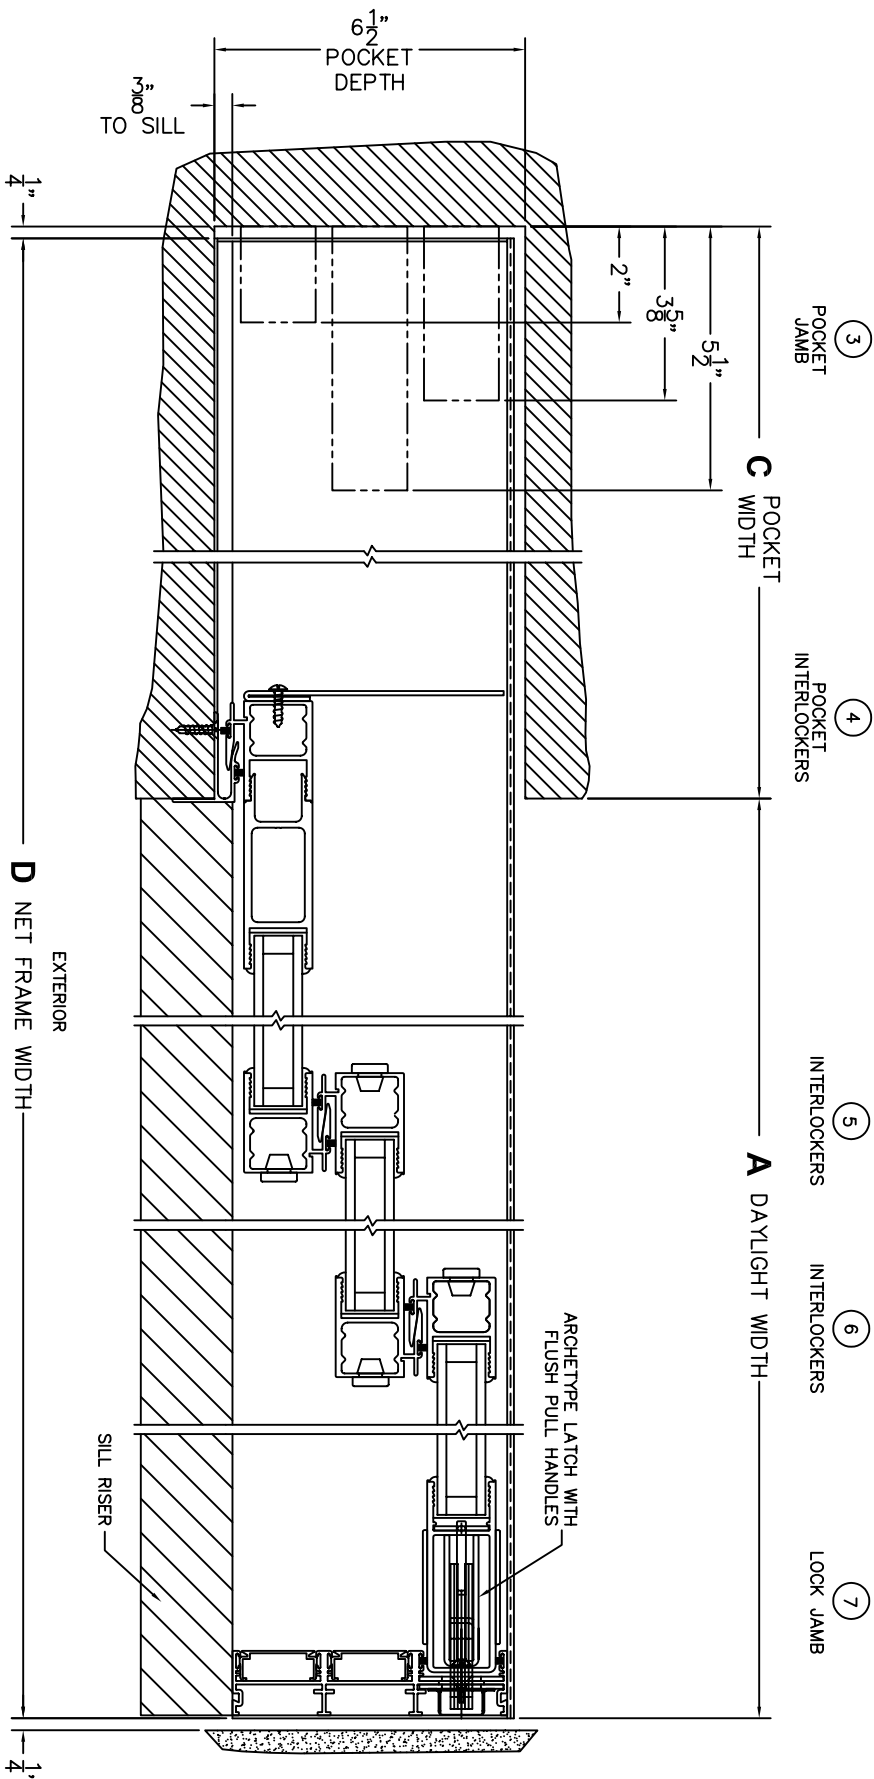

FLEETWOOD
WINDOWS & DOORS
FleetwoodUSA.com

NORWOOD 3070EX M/S
PXXX CUSTOM CONFIGURATION
NO SCREENS

ORDER NO.:

ITEM NO.:

SCALE: 1/4

REQUIRED DEALER INFO.

A(DAYLIGHT WIDTH)

B(NET FRAME HEIGHT)

SILL PAN HEIGHT(INTERIOR LEG)
(3/4", 1-1/16", 1-7/16" OR 1-7/8")

CALCULATED VALUES (FLEETWOOD SUPPLIED)

C(POCKET WIDTH)

D(NET FRAME WIDTH)

NOTES:

PXXX DOOR SHOWN

FLEETWOOD
WINDOWS & DOORS
FleetwoodUSA.com

NORWOOD 3070EX M/S
PXXX CUSTOM CONFIGURATION
NO SCREENS

ORDER NO.:
ITEM NO.:

SCALE: 1/4

FLEETWOOD
 WINDOWS & DOORS
 FleetwoodUSA.com

NORWOOD 3070EX M/S
 PXXX CUSTOM CONFIGURATION
 NO SCREENS

ORDER NO.:

ITEM NO.:

SCALE: 1/4

POCKET VIEW: PANELS IN OPEN POSITION