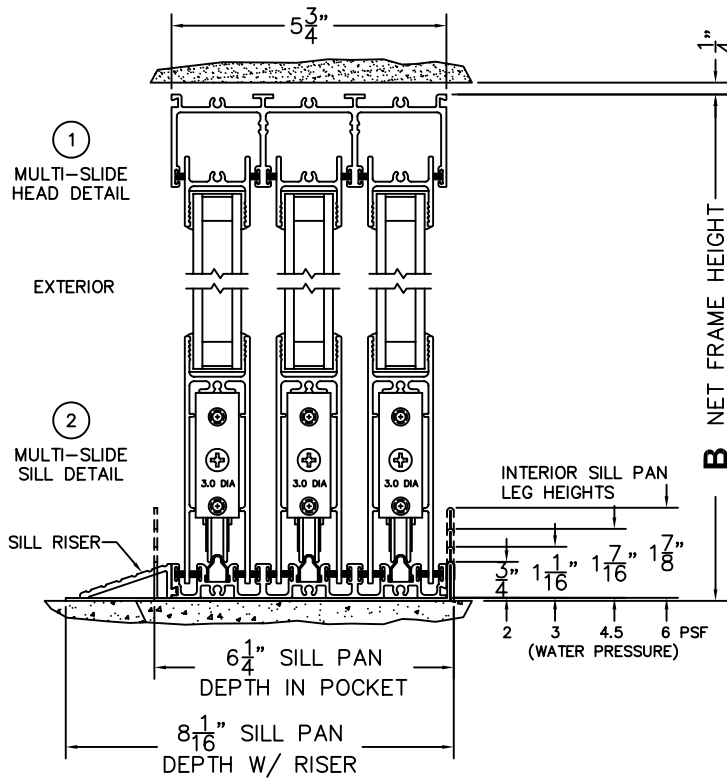

SILL PAN HEIGHT(INTERIOR LEG)
(3/4", 1-1/16", 1-7/16" OR 1-7/8")

CALCULATED VALUES (FLEETWOOD SUPPLIED)

C(POCKET WIDTH)

D(NET FRAME WIDTH)

NOTES:

PXXX DOOR SHOWN

FLEETWOOD
WINDOWS & DOORS
FleetwoodUSA.com

NORWOOD 3070EX M/S
PXXX CUSTOM CONFIGURATION
NO SCREENS

ORDER NO.:
ITEM NO.:

SCALE: 1/4

FLEETWOOD
 WINDOWS & DOORS
 FleetwoodUSA.com

NORWOOD 3070EX M/S
 PXXX CUSTOM CONFIGURATION
 NO SCREENS

ORDER NO.:

ITEM NO.:

SCALE: 1/4

POCKET VIEW: PANELS IN OPEN POSITION