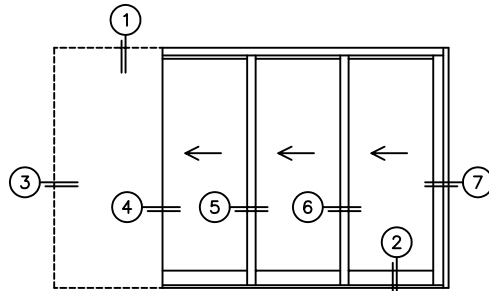

SILL PAN HEIGHT(INTERIOR LEG)
(3/4", 1-1/16", 1-7/16" OR 1-7/8")

CALCULATED VALUES (FLEETWOOD SUPPLIED)

C(POCKET WIDTH)

D(NET FRAME WIDTH)

NOTES:

PXXX DOOR SHOWN

FLEETWOOD
WINDOWS & DOORS
FleetwoodUSA.com

NORWOOD 3070EX M/S
PXXX CUSTOM CONFIGURATION
NO SCREENS

ORDER NO.:
ITEM NO.:

SCALE: 1/4

FLEETWOOD
 WINDOWS & DOORS
 FleetwoodUSA.com

NORWOOD 3070EX M/S
 PXXX CUSTOM CONFIGURATION
 NO SCREENS

ORDER NO.:

ITEM NO.:

SCALE: 1/4

POCKET VIEW: PANELS IN OPEN POSITION