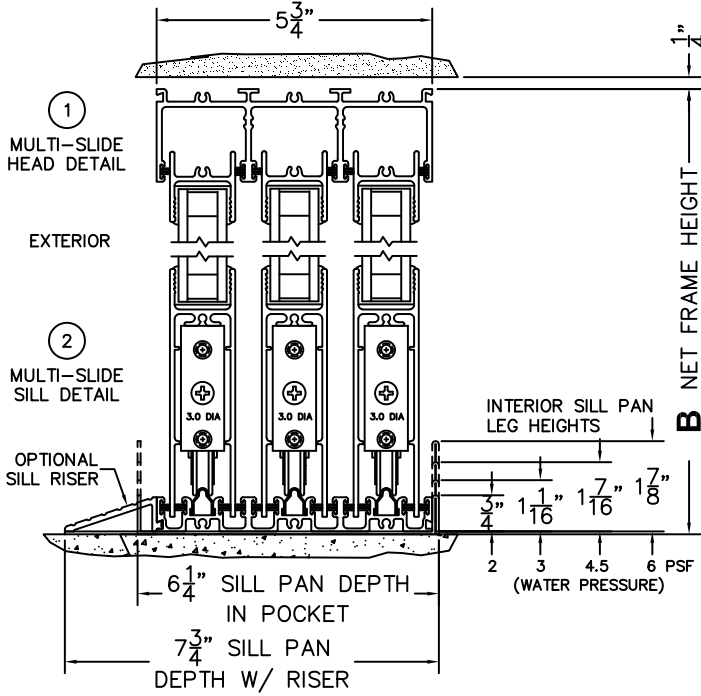

CALCULATED VALUES (FLEETWOOD SUPPLIED)

C(POCKET WIDTH)

D(NET FRAME WIDTH)

NOTES:

(USE RULER TO SCALE DIMENSIONS IN INCHES)

SCALE: 1/4

③
POCKET
JAMB

④
POCKET
INTERLOCKERS

⑤
INTERLOCKERS

⑥
INTERLOCKERS

⑦
LOCK JAMB