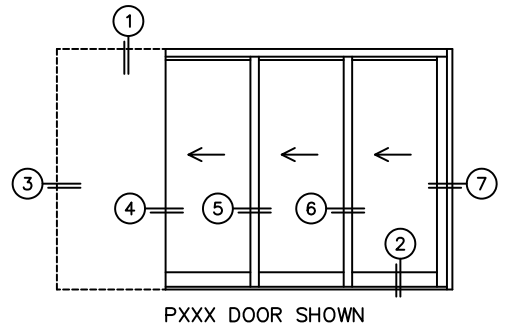

CALCULATED VALUES (FLEETWOOD SUPPLIED)

C(POCKET WIDTH)

D(NET FRAME WIDTH)

NOTES:

(USE RULER TO SCALE DIMENSIONS IN INCHES)

SCALE: 1/4

③
POCKET
JAMB

④
POCKET
INTERLOCKERS