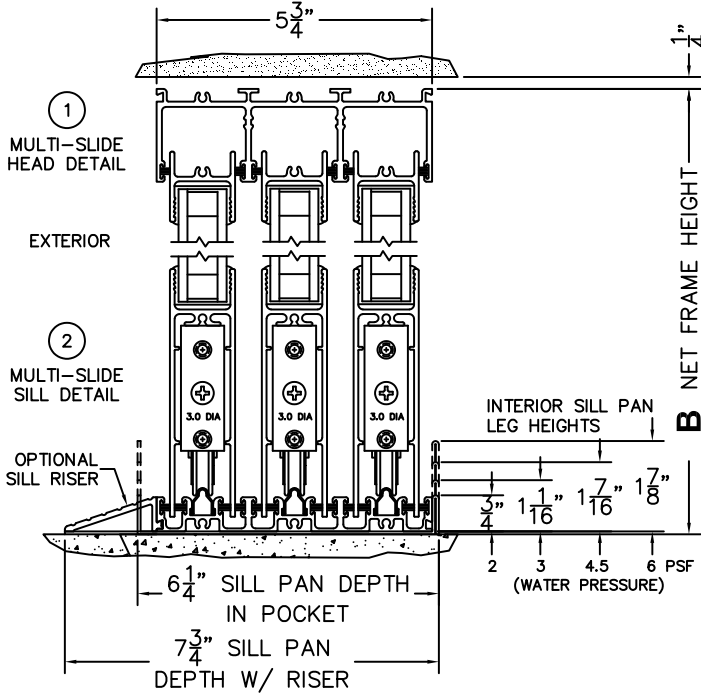

CALCULATED VALUES (FLEETWOOD SUPPLIED)

C(POCKET WIDTH)

D(NET FRAME WIDTH)

NOTES:

(USE RULER TO SCALE DIMENSIONS IN INCHES)

SCALE: 1/4

3
POCKET
JAMB

4
POCKET
INTERLOCKERS

5
INTERLOCKERS

6
INTERLOCKERS

7
LOCK JAMB

*CAUTION: WHEN CONSTRUCTING POCKET NOTE THAT DAYLIGHT WIDTH DOES NOT INCLUDE 1" SET BACK FOR POST INTERLOCKER.