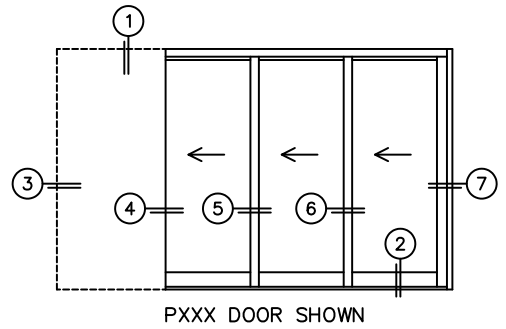

CALCULATED VALUES (FLEETWOOD SUPPLIED)

C(POCKET WIDTH)

D(NET FRAME WIDTH)

NOTES:

(USE RULER TO SCALE DIMENSIONS IN INCHES)

SCALE: 1/4

3
POCKET
JAMB

4
POCKET
INTERLOCKERS

5
INTERLOCKERS

6
INTERLOCKERS

7
LOCK JAMB

*CAUTION: WHEN CONSTRUCTING POCKET NOTE THAT DAYLIGHT WIDTH DOES NOT INCLUDE 1" SET BACK FOR POST INTERLOCKER.