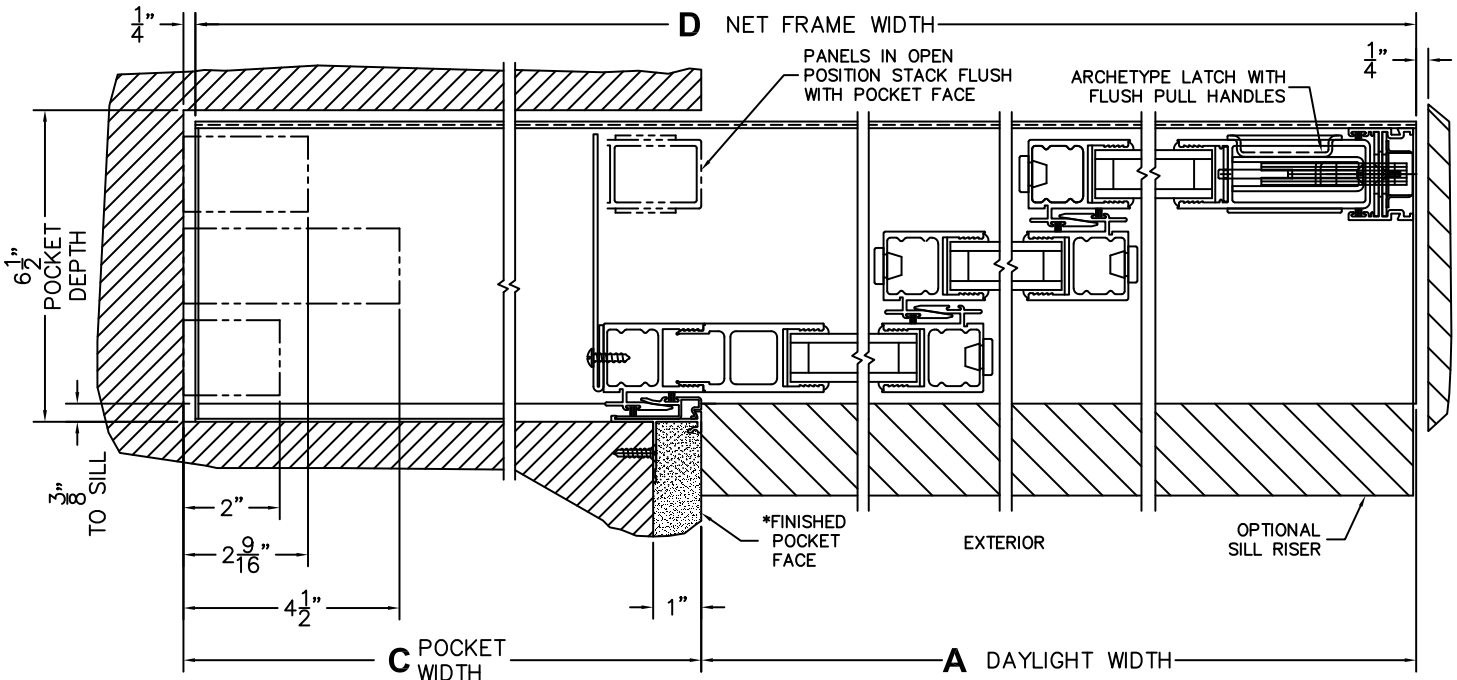

CALCULATED VALUES (FLEETWOOD SUPPLIED)

C(POCKET WIDTH)

D(NET FRAME WIDTH)

NOTES:

(USE RULER TO SCALE DIMENSIONS IN INCHES)

SCALE: 1/4

3
POCKET
JAMB

4
POCKET
INTERLOCKERS

5
INTERLOCKERS

6
INTERLOCKERS

7
LOCK JAMB

*CAUTION: WHEN CONSTRUCTING POCKET NOTE THAT DAYLIGHT WIDTH DOES NOT INCLUDE 1" SET BACK FOR POST INTERLOCKER.