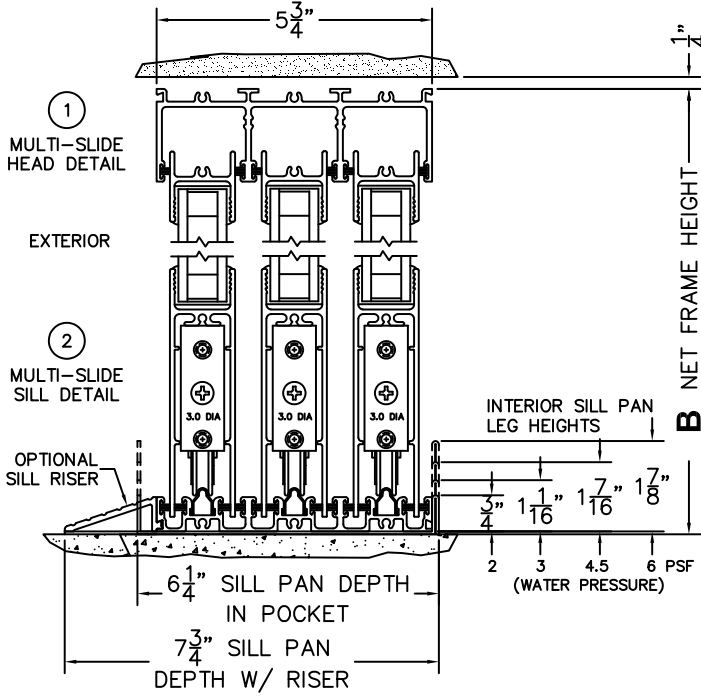

CALCULATED VALUES (FLEETWOOD SUPPLIED)

C(POCKET WIDTH)

D(NET FRAME WIDTH)

NOTES:

(USE RULER TO SCALE DIMENSIONS IN INCHES)

SCALE: 1/4

*CAUTION: WHEN CONSTRUCTING POCKET NOTE THAT DAYLIGHT WIDTH DOES NOT INCLUDE 1" SET BACK FOR POST INTERLOCKER.