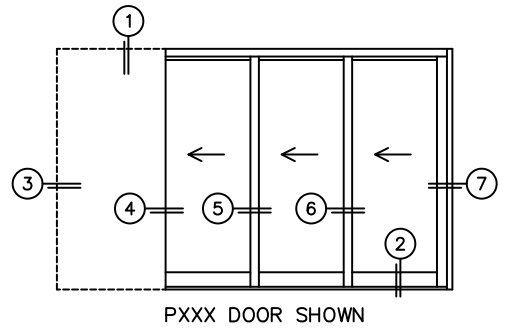

CALCULATED VALUES (FLEETWOOD SUPPLIED)

C(POCKET WIDTH)

D(NET FRAME WIDTH)

NOTES:

(USE RULER TO SCALE DIMENSIONS IN INCHES)

SCALE: 1/4

*CAUTION: WHEN CONSTRUCTING POCKET NOTE THAT DAYLIGHT WIDTH DOES NOT INCLUDE 1" SET BACK FOR POST INTERLOCKER.