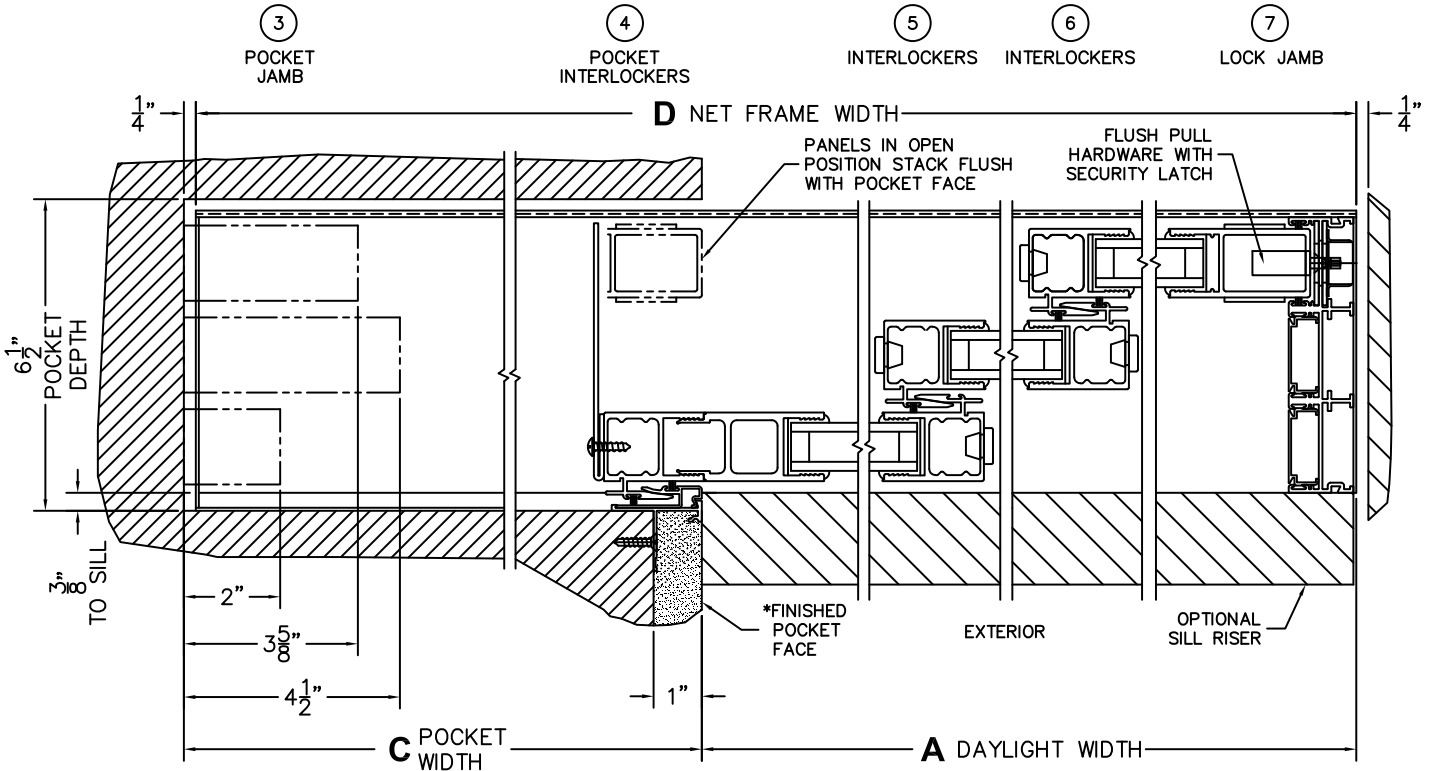

CALCULATED VALUES (FLEETWOOD SUPPLIED)

C(POCKET WIDTH)

D(NET FRAME WIDTH)

NOTES:

(USE RULER TO SCALE DIMENSIONS IN INCHES)

SCALE: 1/4

*CAUTION: WHEN CONSTRUCTING POCKET NOTE THAT DAYLIGHT WIDTH DOES NOT INCLUDE 1" SET BACK FOR POST INTERLOCKER.