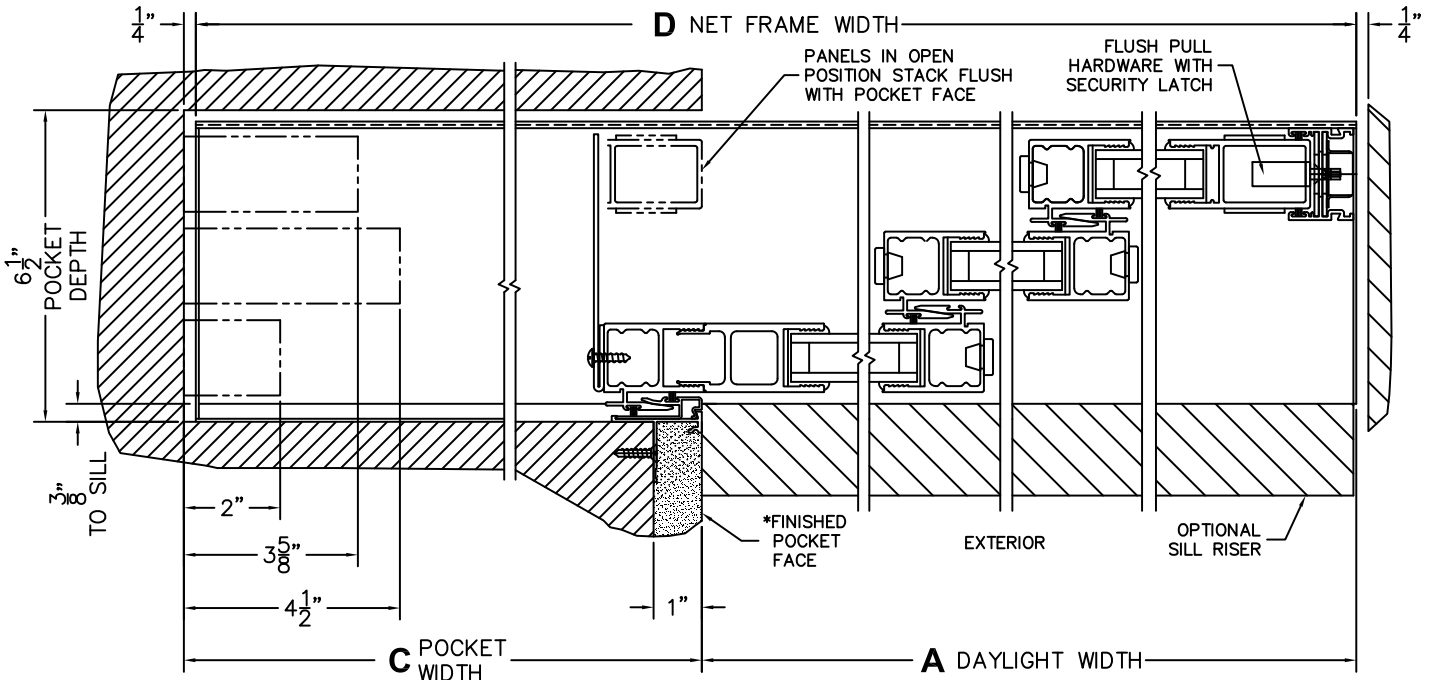

CALCULATED VALUES (FLEETWOOD SUPPLIED)

C(POCKET WIDTH)

D(NET FRAME WIDTH)

NOTES:

(USE RULER TO SCALE DIMENSIONS IN INCHES)

SCALE: 1/4

3
POCKET JAMB

4
POCKET INTERLOCKERS

5
INTERLOCKERS

6
INTERLOCKERS

7
LOCK JAMB

*CAUTION: WHEN CONSTRUCTING POCKET NOTE THAT DAYLIGHT WIDTH DOES NOT INCLUDE 1" SET BACK FOR POST INTERLOCKER.