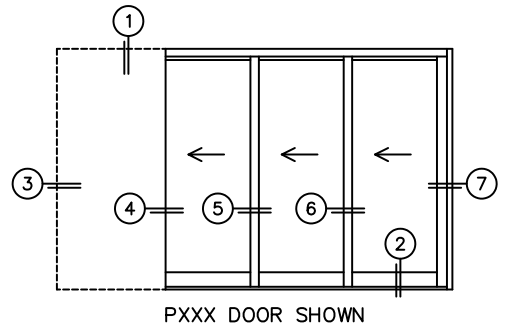

CALCULATED VALUES (FLEETWOOD SUPPLIED)

C(POCKET WIDTH)

D(NET FRAME WIDTH)

NOTES:

(USE RULER TO SCALE DIMENSIONS IN INCHES)

SCALE: 1/4

3
POCKET JAMB

4
POCKET INTERLOCKERS

5
INTERLOCKERS

6
INTERLOCKERS

7
LOCK JAMB

*CAUTION: WHEN CONSTRUCTING POCKET NOTE THAT DAYLIGHT WIDTH DOES NOT INCLUDE 1" SET BACK FOR POST INTERLOCKER.