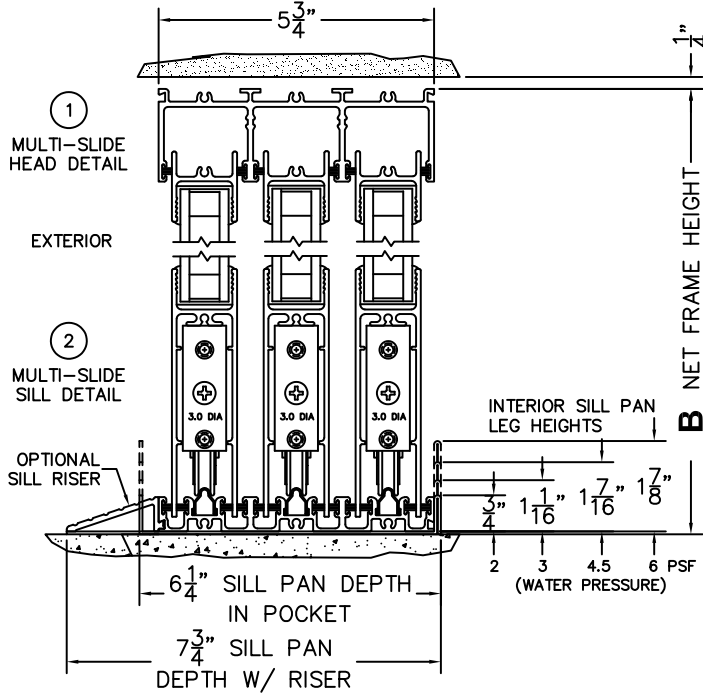

CALCULATED VALUES (FLEETWOOD SUPPLIED)

C(POCKET WIDTH)

D(NET FRAME WIDTH)

NOTES:

(USE RULER TO SCALE DIMENSIONS IN INCHES)

SCALE: 1/4

3
POCKET JAMB

4
POCKET INTERLOCKERS

5
INTERLOCKERS

6
INTERLOCKERS

7
LOCK JAMB

*CAUTION: WHEN CONSTRUCTING POCKET NOTE THAT DAYLIGHT WIDTH DOES NOT INCLUDE 1" SET BACK FOR POST INTERLOCKER.